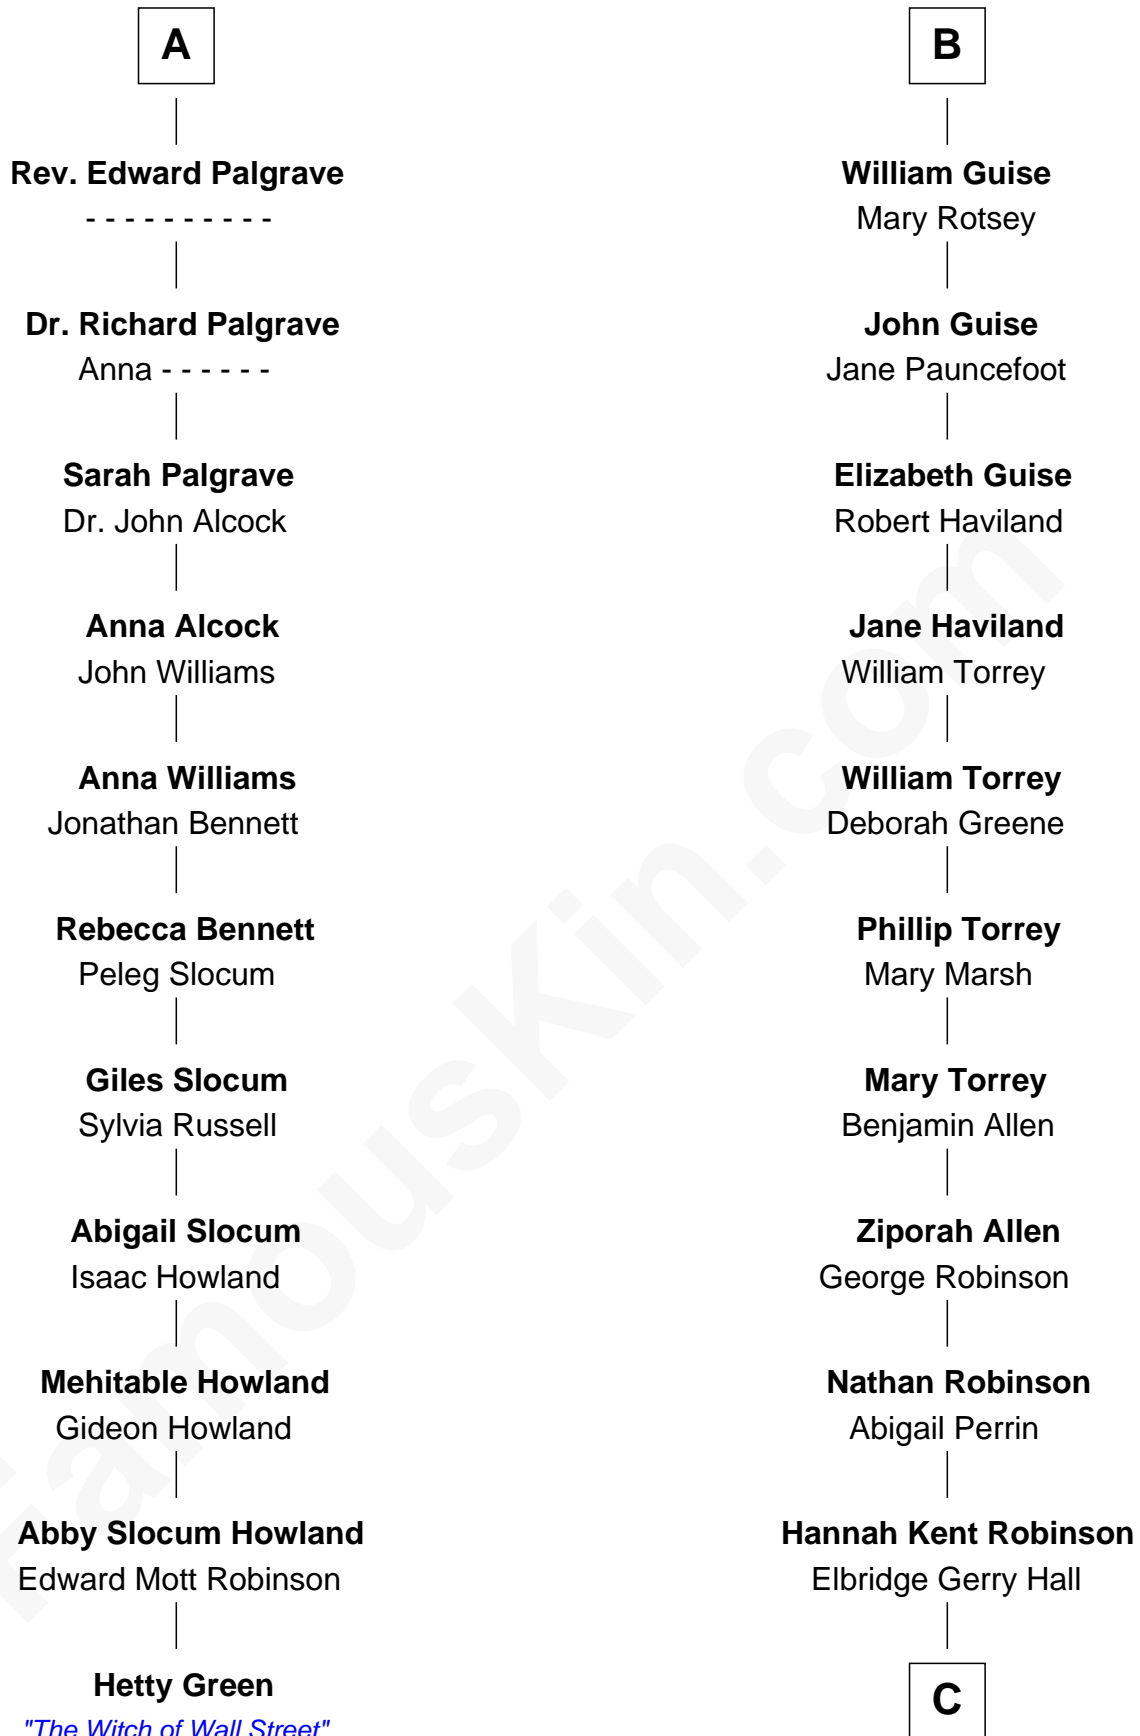

# FamousKin.com Relationship Chart of

**Hetty Green**

*"The Witch of Wall Street"*

17th cousin 3 times removed of

**Raquel Welch**

*Movie Actress*

C

**Justin Smith Hall**  
Sarah Mehitable Stanford

**Emery Stanford Hall**  
Clara Louise Adams

**Josephine Sarah Hall**  
Armando Carlos Tejada

**Raquel Welch**  
*aka Raquel Welch*