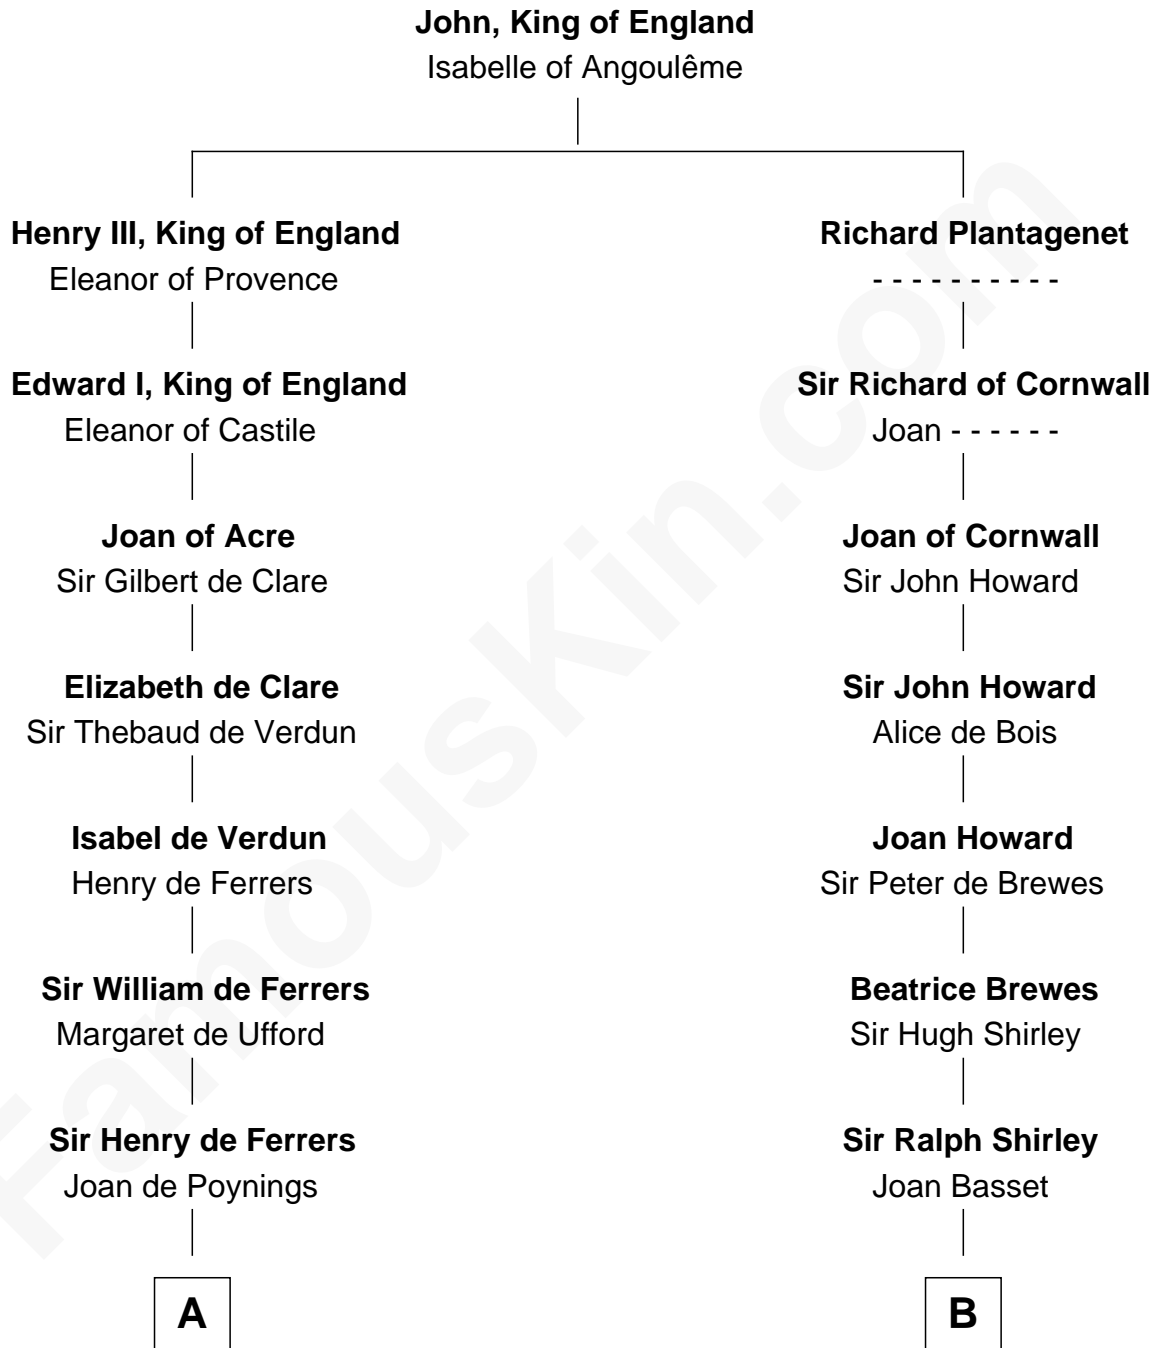

FamousKin.com Relationship Chart of

Hetty Green

"The Witch of Wall Street"

21st cousin of

Helen (Herron) Taft

First Lady of President William H. Taft

C

Thomas Hicks