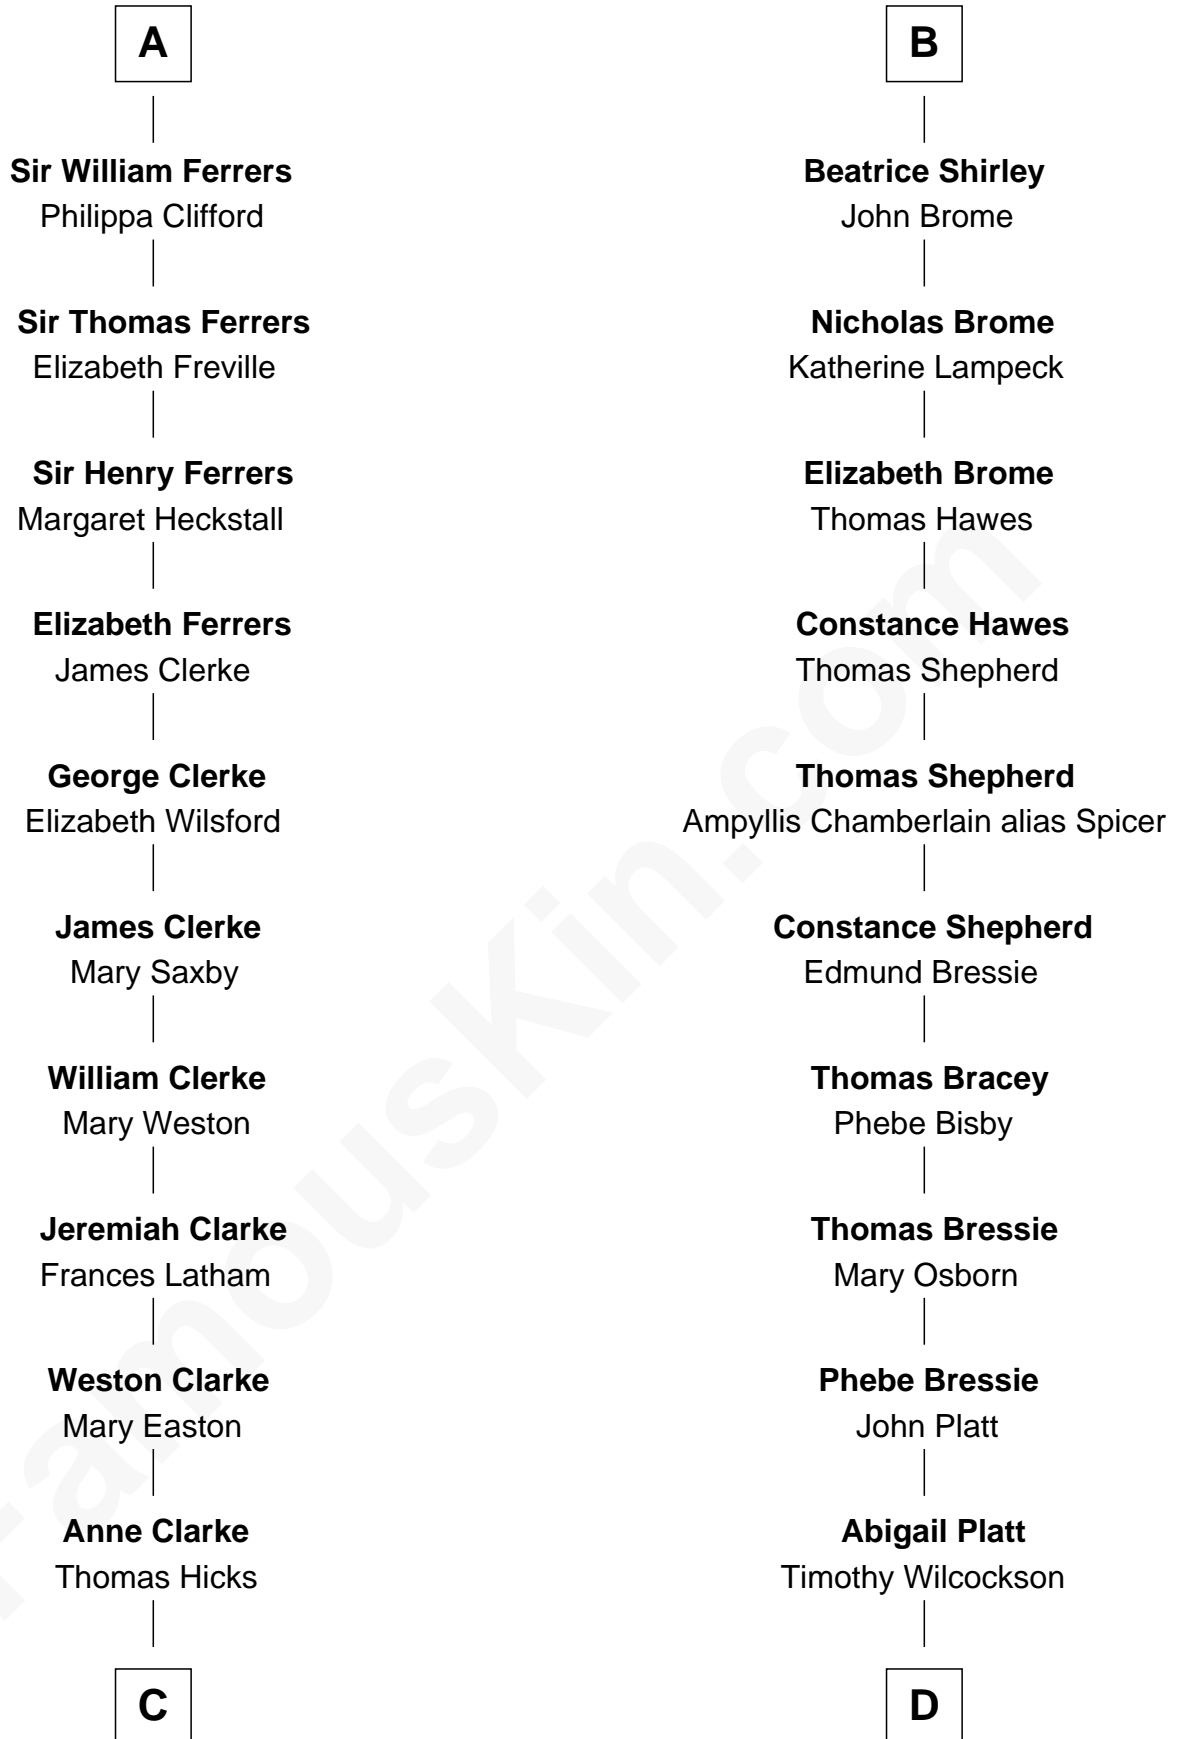

FamousKin.com Relationship Chart of

Hetty Green

"The Witch of Wall Street"

21st cousin of

Helen (Herron) Taft

First Lady of President William H. Taft

C

Thomas Hicks

Judith Akin

Sarah Hicks

Gideon Howland

Gideon Howland

Mehitable Howland

Abby Slocum Howland

Edward Mott Robinson

Hetty Green