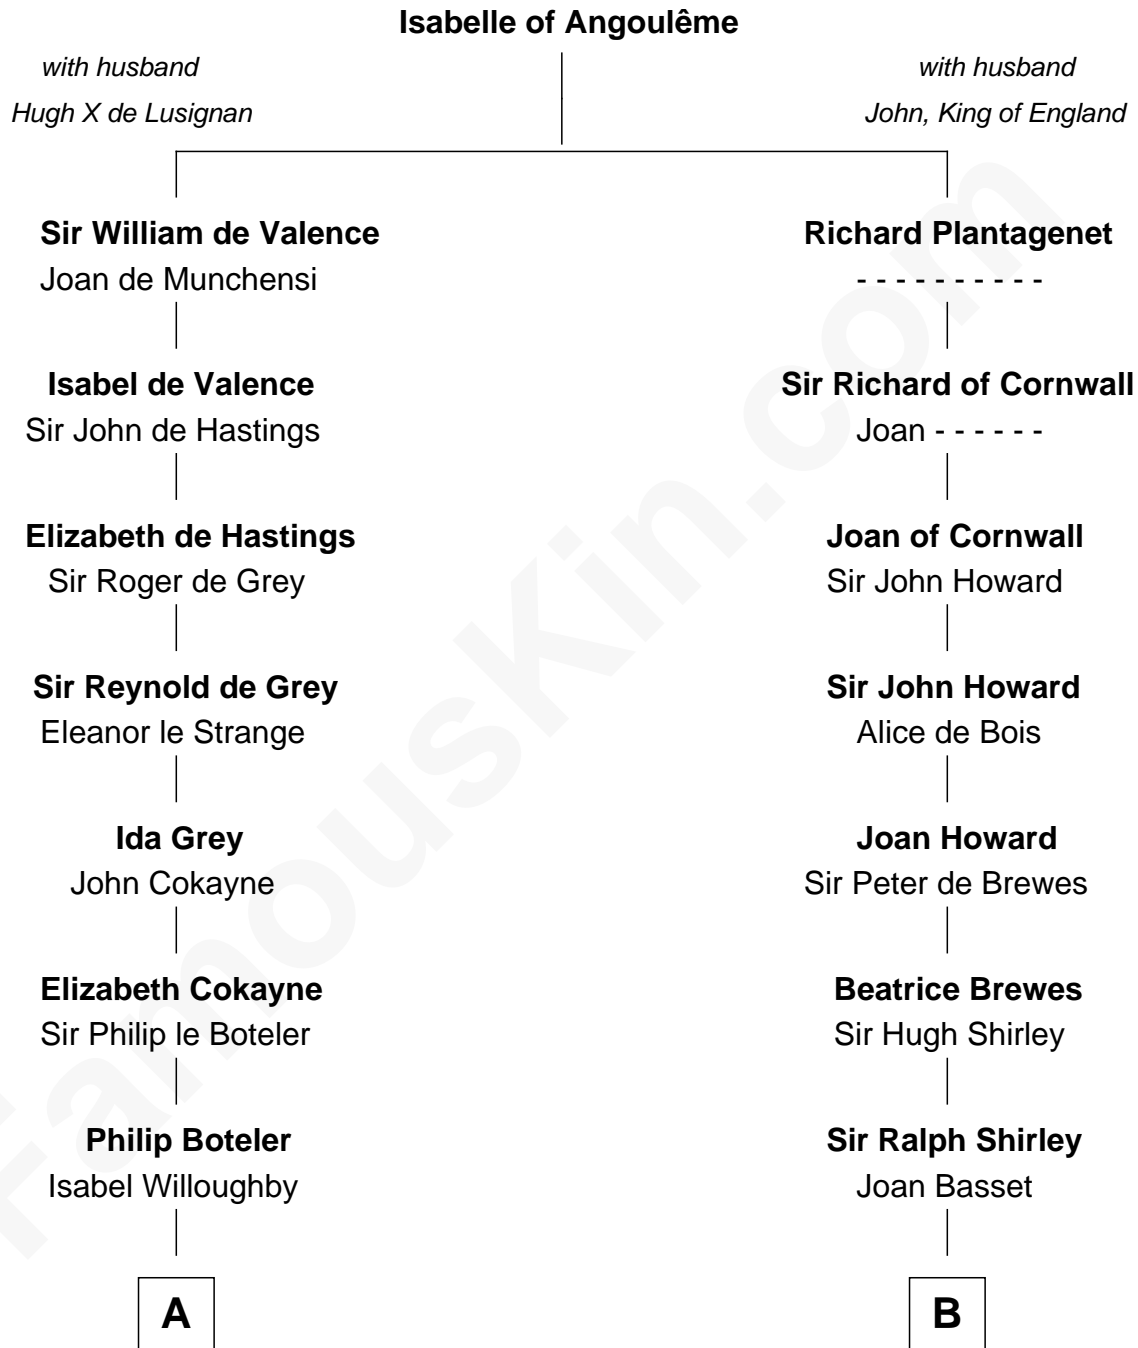

FamousKin.com

Relationship Chart of

Hetty Green

"The Witch of Wall Street"

20th cousin 1 time removed of

Helen (Herron) Taft

First Lady of President William H. Taft