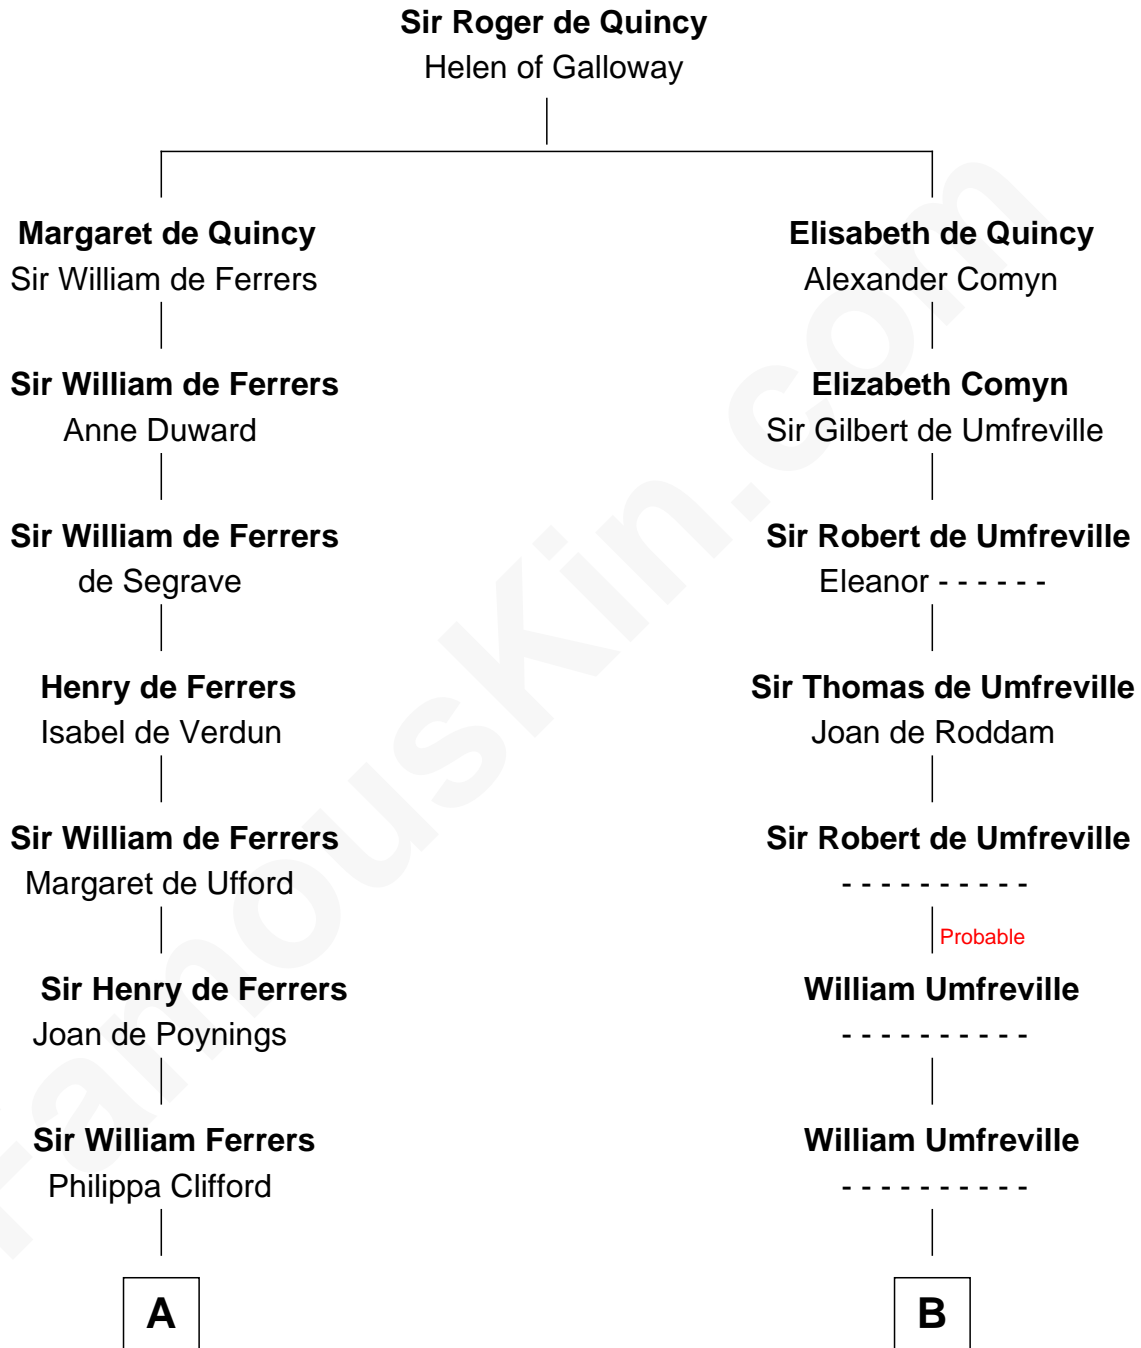

FamousKin.com

Relationship Chart of

Hetty Green

"The Witch of Wall Street"

18th cousin 2 times removed of

Helen (Herron) Taft

First Lady of President William H. Taft

C

Sarah Hicks

Gideon Howland

Gideon Howland

Mehitable Howland

Abby Slocum Howland

Edward Mott Robinson

Hetty Green

"The Witch of Wall Street"

D

Harriet Anne Collins

John Williamson Herron

Helen (Herron) Taft

First Lady of William H. Taft

FamousKin.com