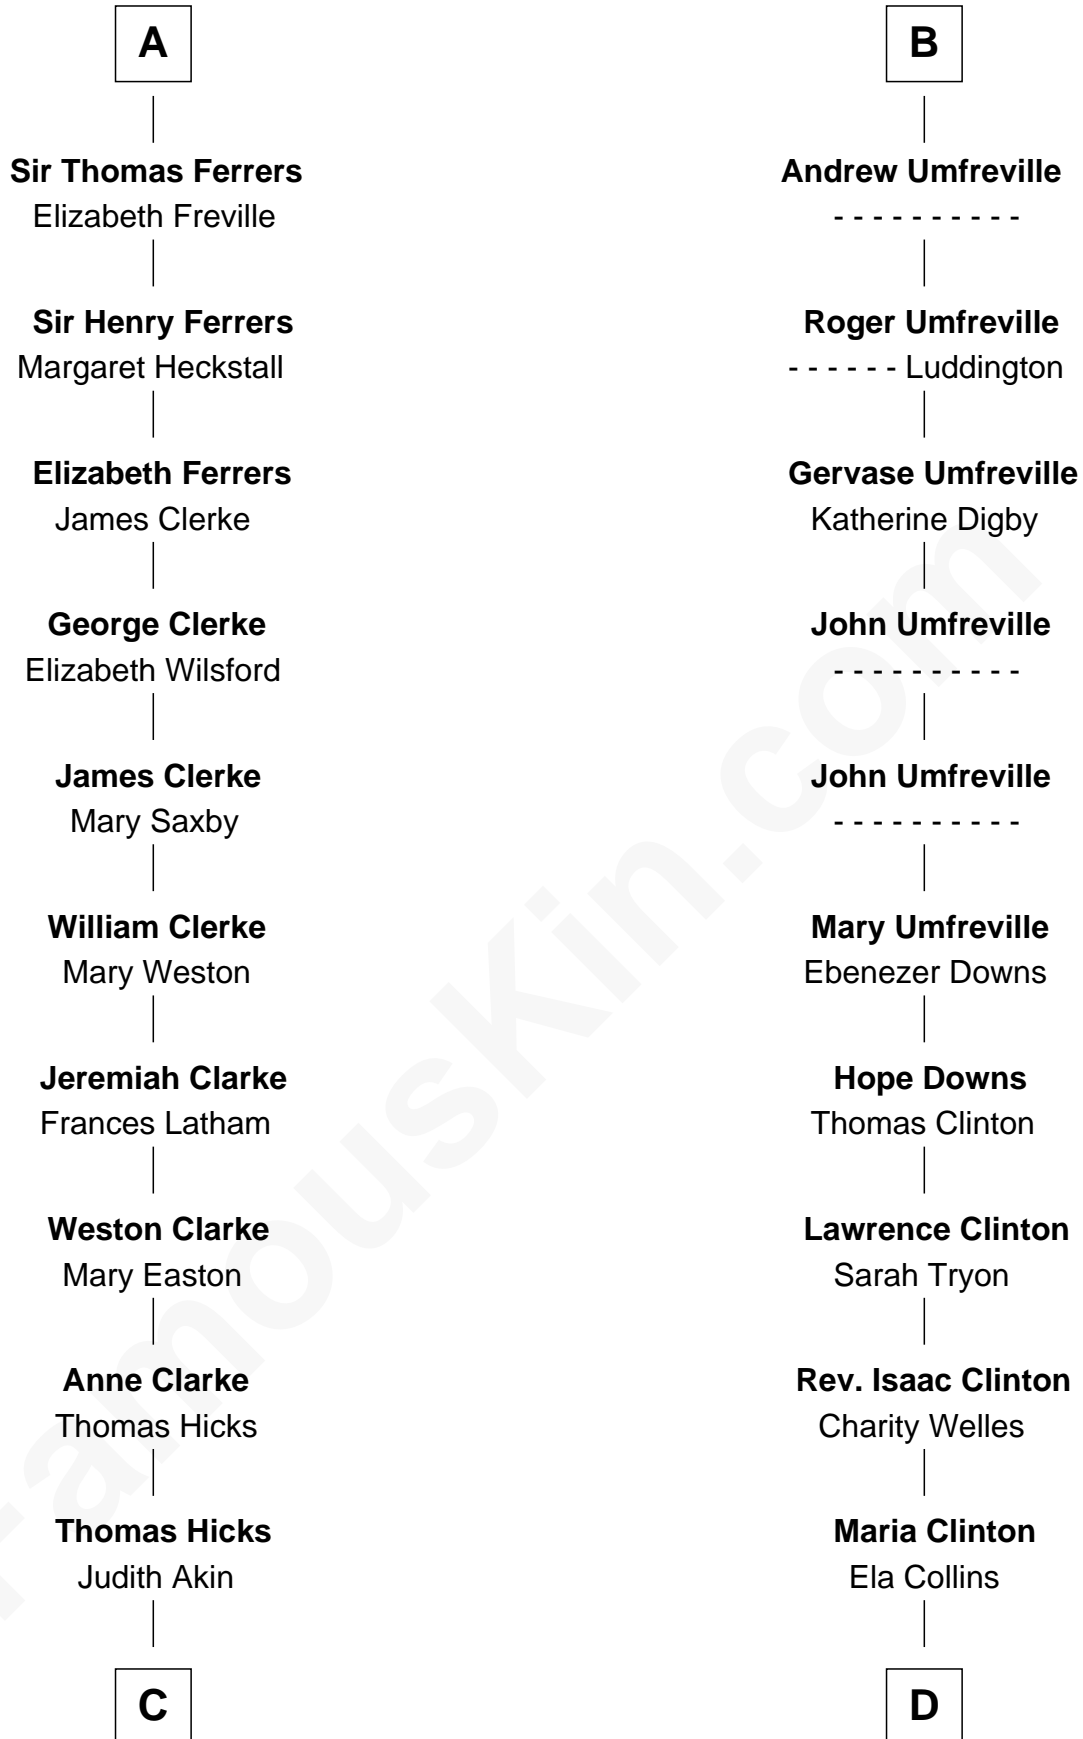

FamousKin.com

Relationship Chart of

Hetty Green

"The Witch of Wall Street"

18th cousin 2 times removed of

Helen (Herron) Taft

First Lady of President William H. Taft

C

Sarah Hicks

Gideon Howland

Gideon Howland

Mehitable Howland

Abby Slocum Howland

Edward Mott Robinson

Hetty Green

"The Witch of Wall Street"