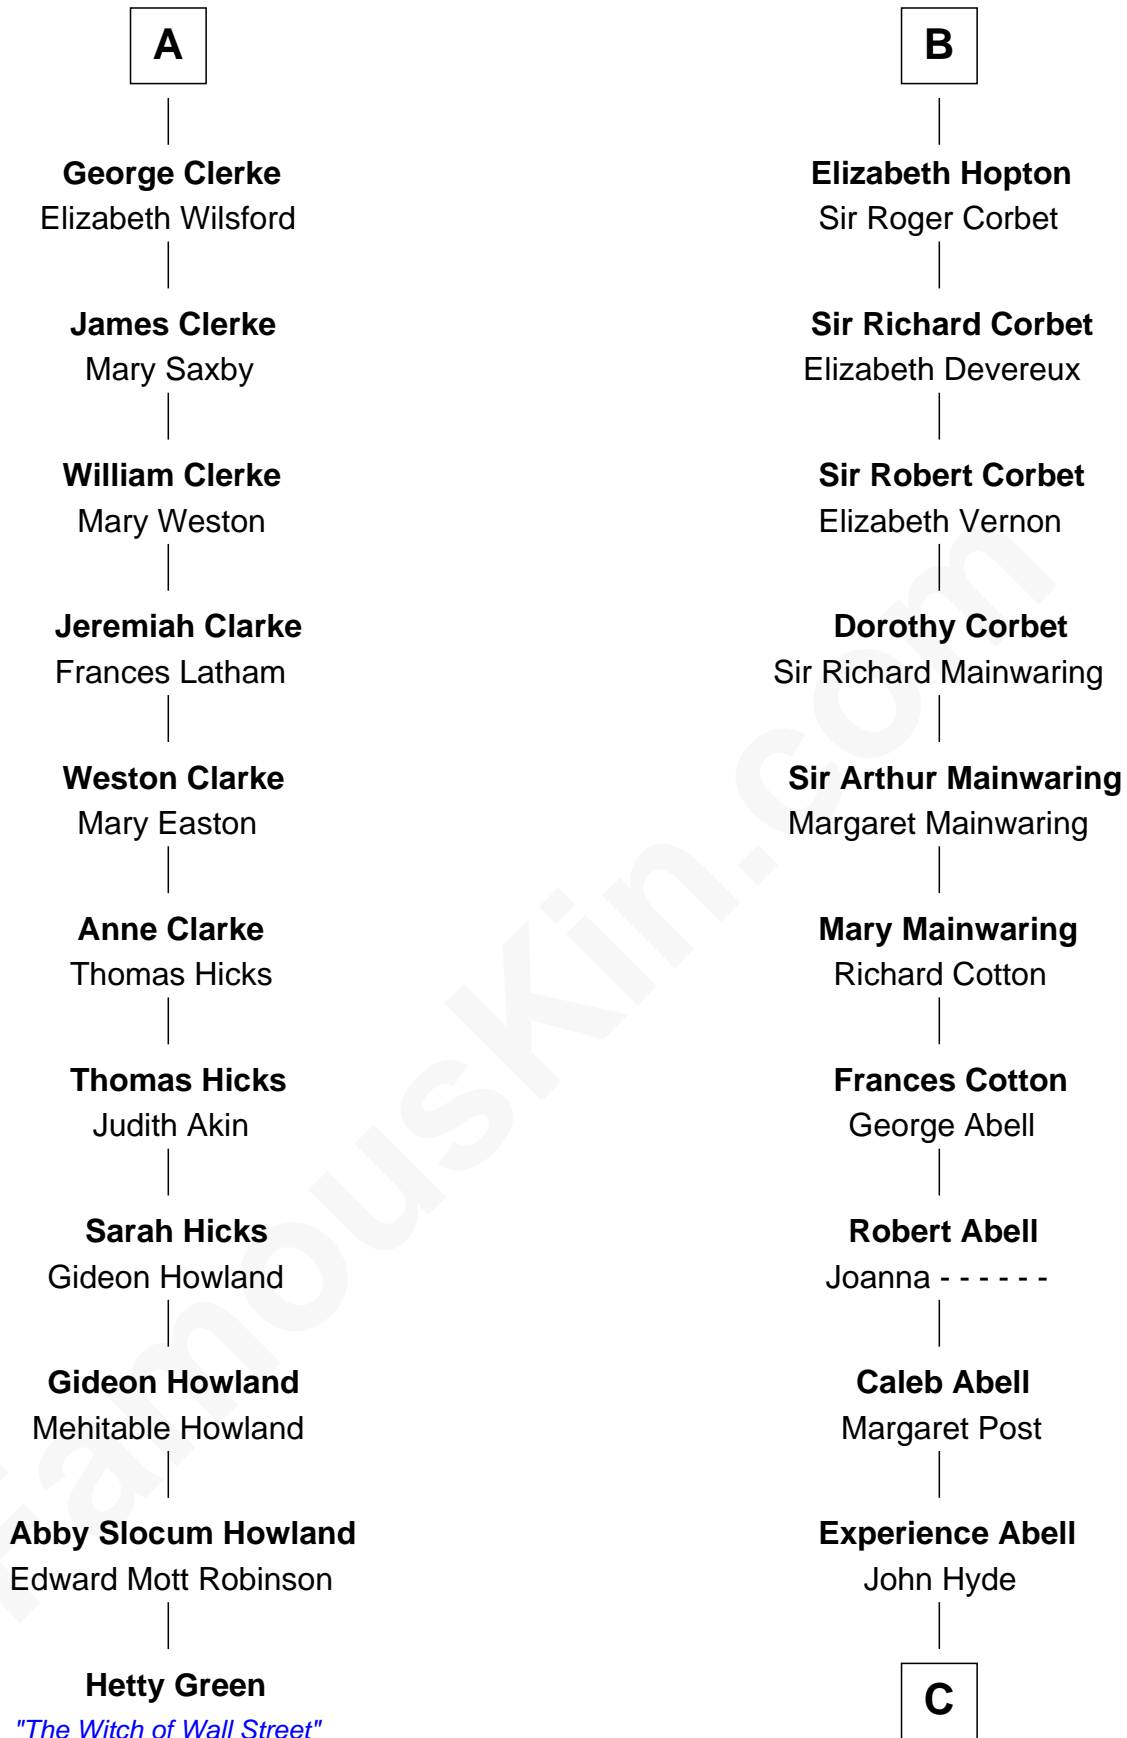

FamousKin.com

Relationship Chart of

Hetty Green

"The Witch of Wall Street"

17th cousin 4 times removed of

Grover Cleveland

22nd and 24th U.S. President

C

James Hyde
Sarah Marshall

Abiah Hyde
Aaron Cleveland

William Cleveland
Margaret Falley

Rev. Richard Falley Cleveland
Ann Neal

Grover Cleveland
22nd and 24th U.S. President

FamousKin.com