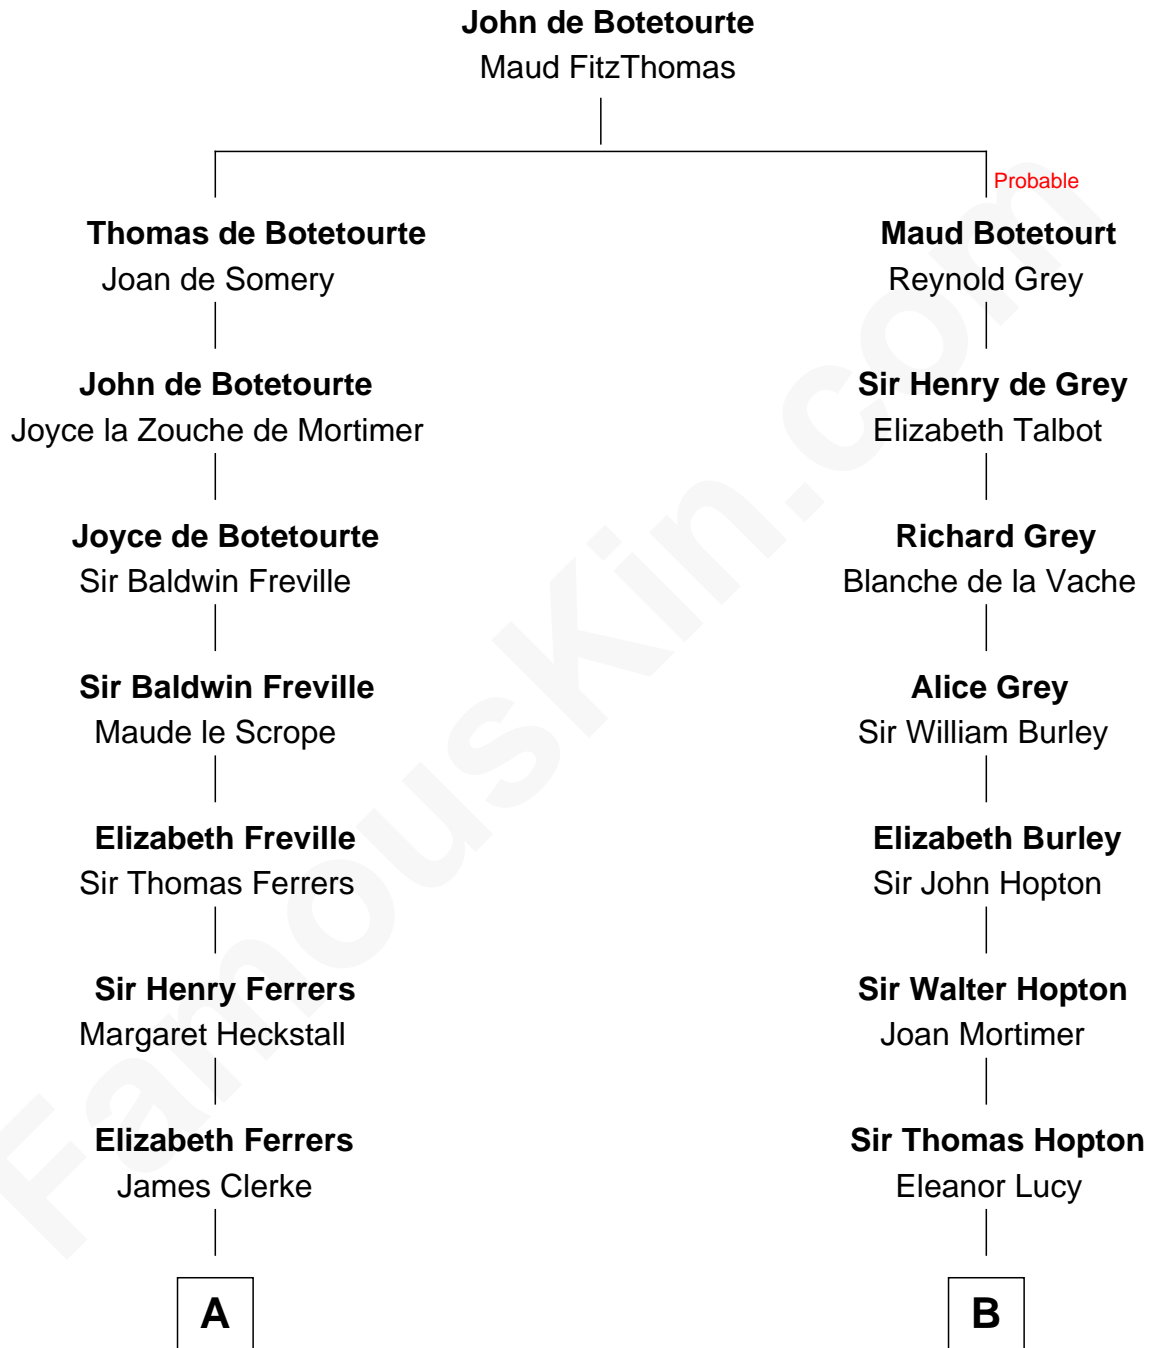

FamousKin.com

Relationship Chart of

Hetty Green

"The Witch of Wall Street"

17th cousin 4 times removed of

Grover Cleveland

22nd and 24th U.S. President

C

James Hyde
Sarah Marshall

Abiah Hyde
Aaron Cleveland

William Cleveland
Margaret Falley

Rev. Richard Falley Cleveland
Ann Neal

Grover Cleveland
22nd and 24th U.S. President

FamousKin.com