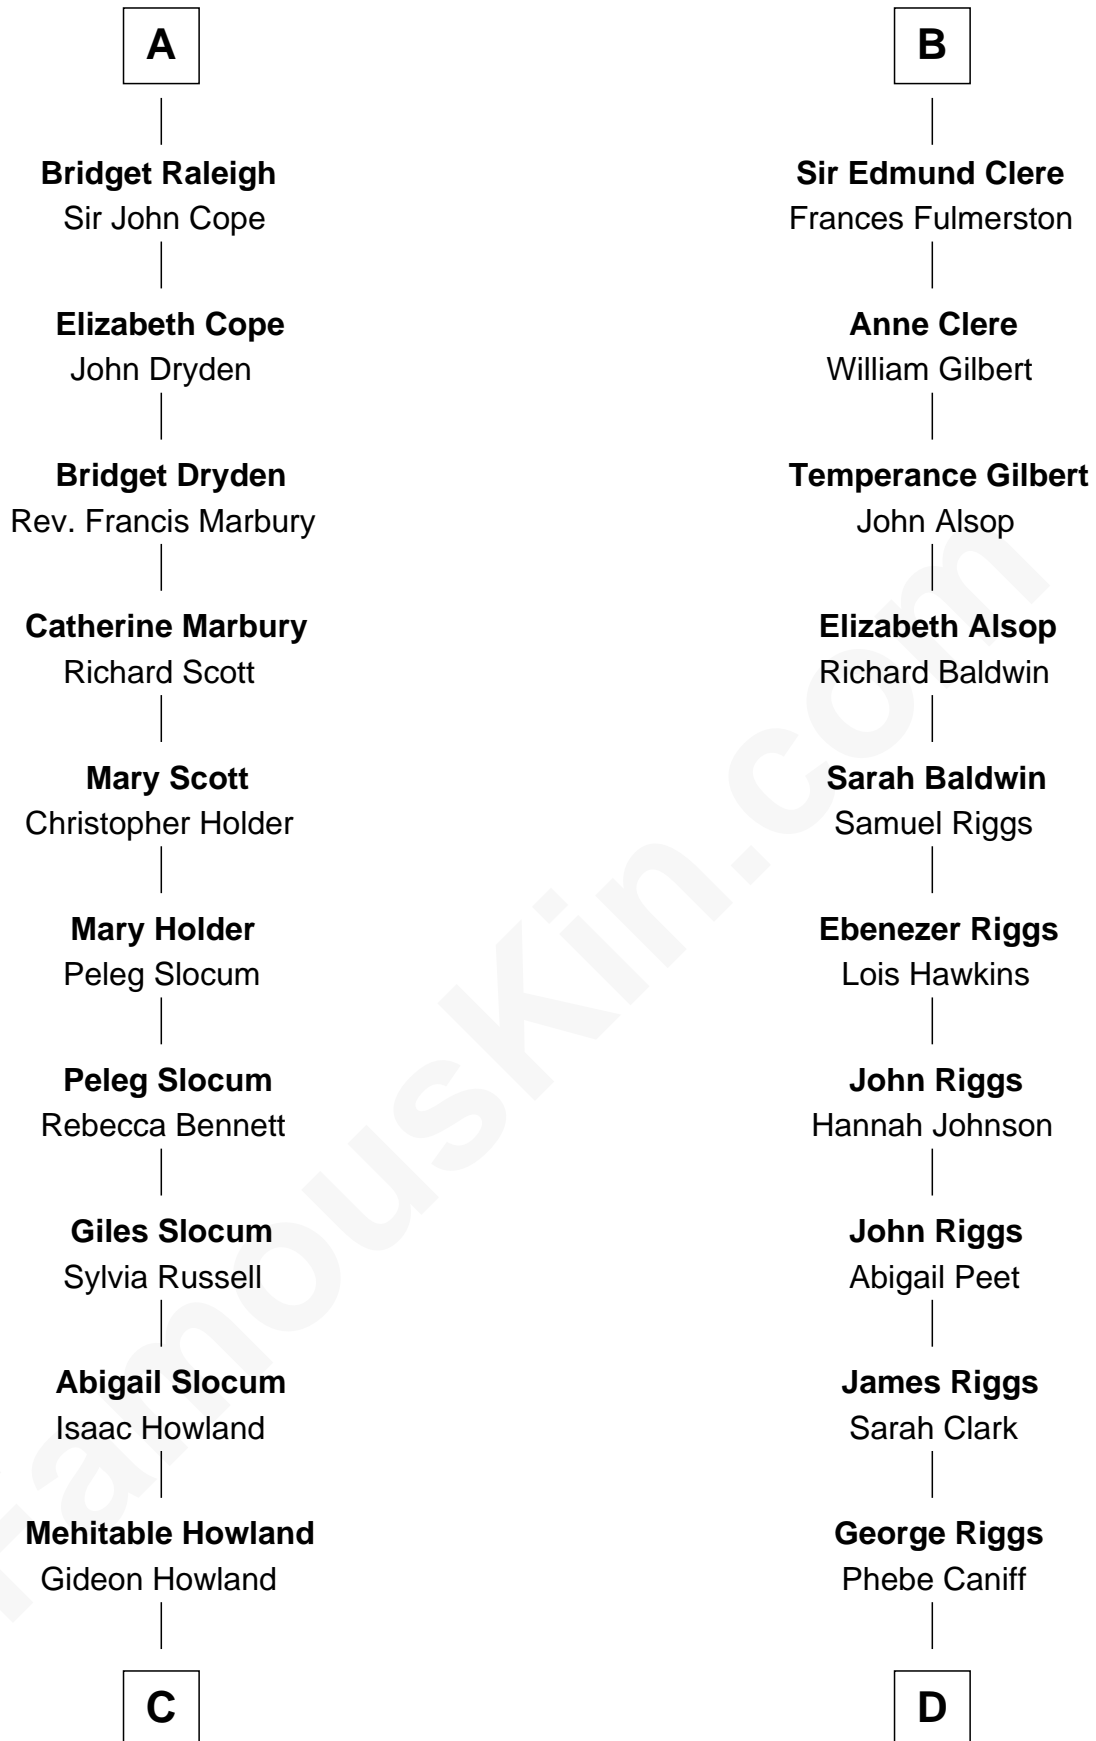

FamousKin.com

Relationship Chart of

Hetty Green

"The Witch of Wall Street"

18th cousin 2 times removed of

Mamie (Doud) Eisenhower

First Lady of President Dwight Eisenhower

C

Abby Slocum Howland
Edward Mott Robinson

Hetty Green

"The Witch of Wall Street"

D

Maria Riggs
Eli Doud

Royal Houghton Doud
Mary Cornelia Sheldon

John Sheldon Doud
Elivera Mathilda Carlson

Mamie (Doud) Eisenhower
First Lady of Dwight Eisenhower