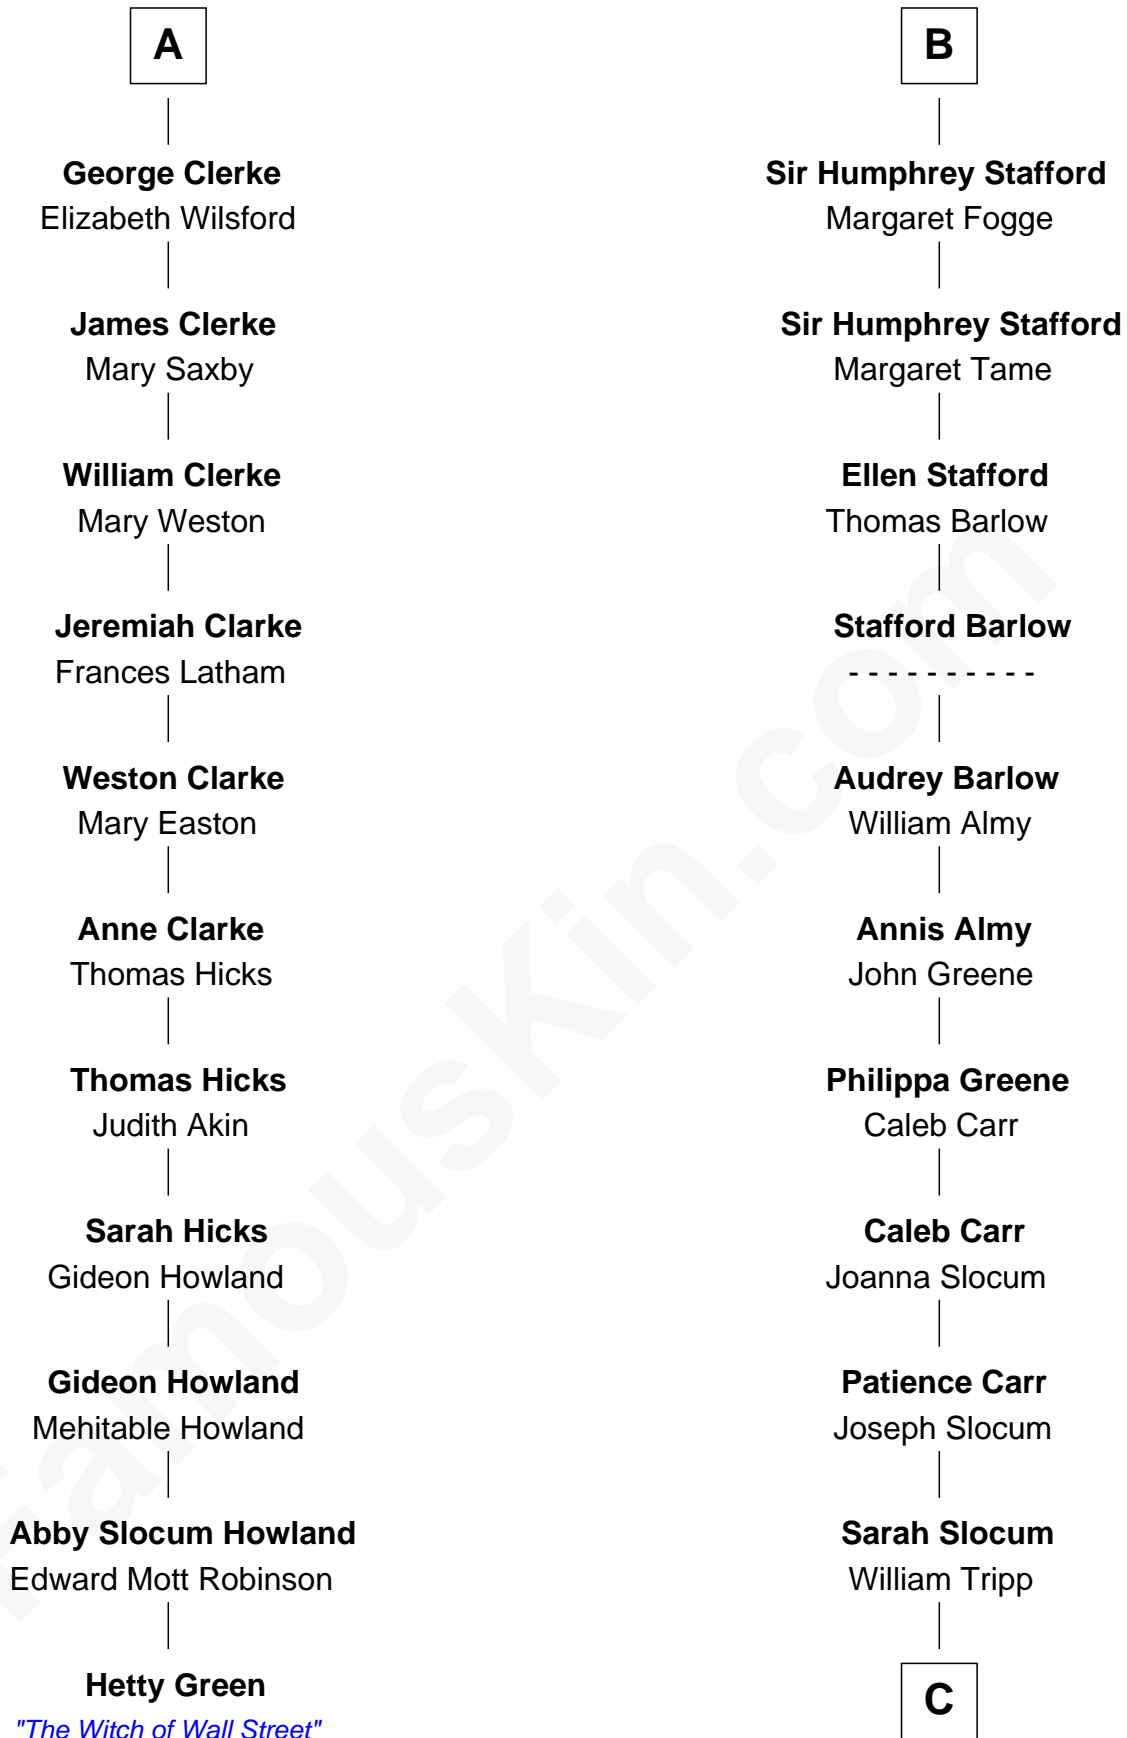

FamousKin.com

Relationship Chart of

Hetty Green

"The Witch of Wall Street"

17th cousin 4 times removed of

Warren G. Harding

29th U.S. President

C

Phoebe Tripp

Amos Harding

George Tryon Harding

Elizabeth Madison

Charles Alexander Harding

Mary Ann Crawford

Dr. George Tryon Harding

Phoebe Elizabeth Dickerson