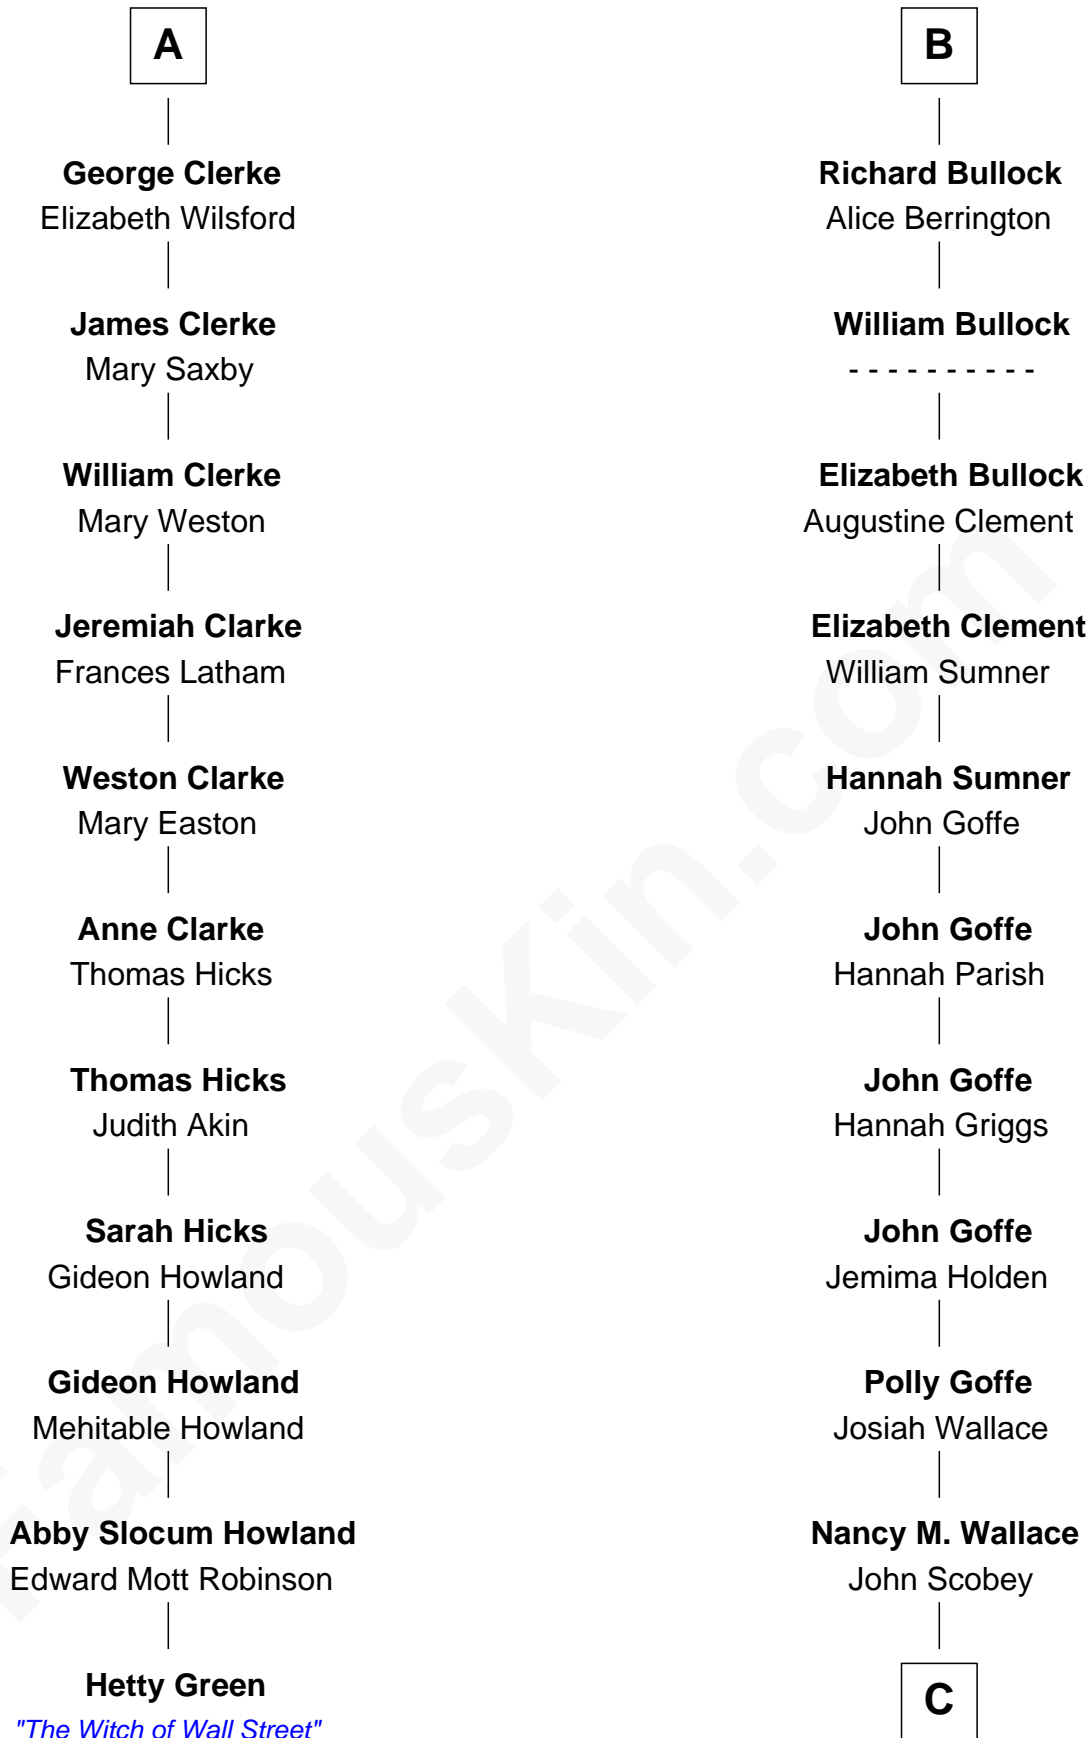

FamousKin.com

Relationship Chart of

Hetty Green

"The Witch of Wall Street"

17th cousin 2 times removed of

Lou (Henry) Hoover

First Lady of President Herbert Hoover

Bartholomew de Badlesmere

Margaret de Clare

Margery de Badlesmere

Sir William de Ros

Maud de Roos

John de Welles

Margery de Welles

Stephen le Scrope

Maude le Scrope

Maud de Badlesmere

John de Vere

Aubrey de Vere

Alice FitzWalter

Sir Richard de Vere

Alice Sergeaux

Sir John de Vere

Elizabeth Howard

Joan de Vere

Sir William Norreys

Margaret Norreys

Gilbert Bullock

Thomas Bullock

Alice Kingsmill

B

C