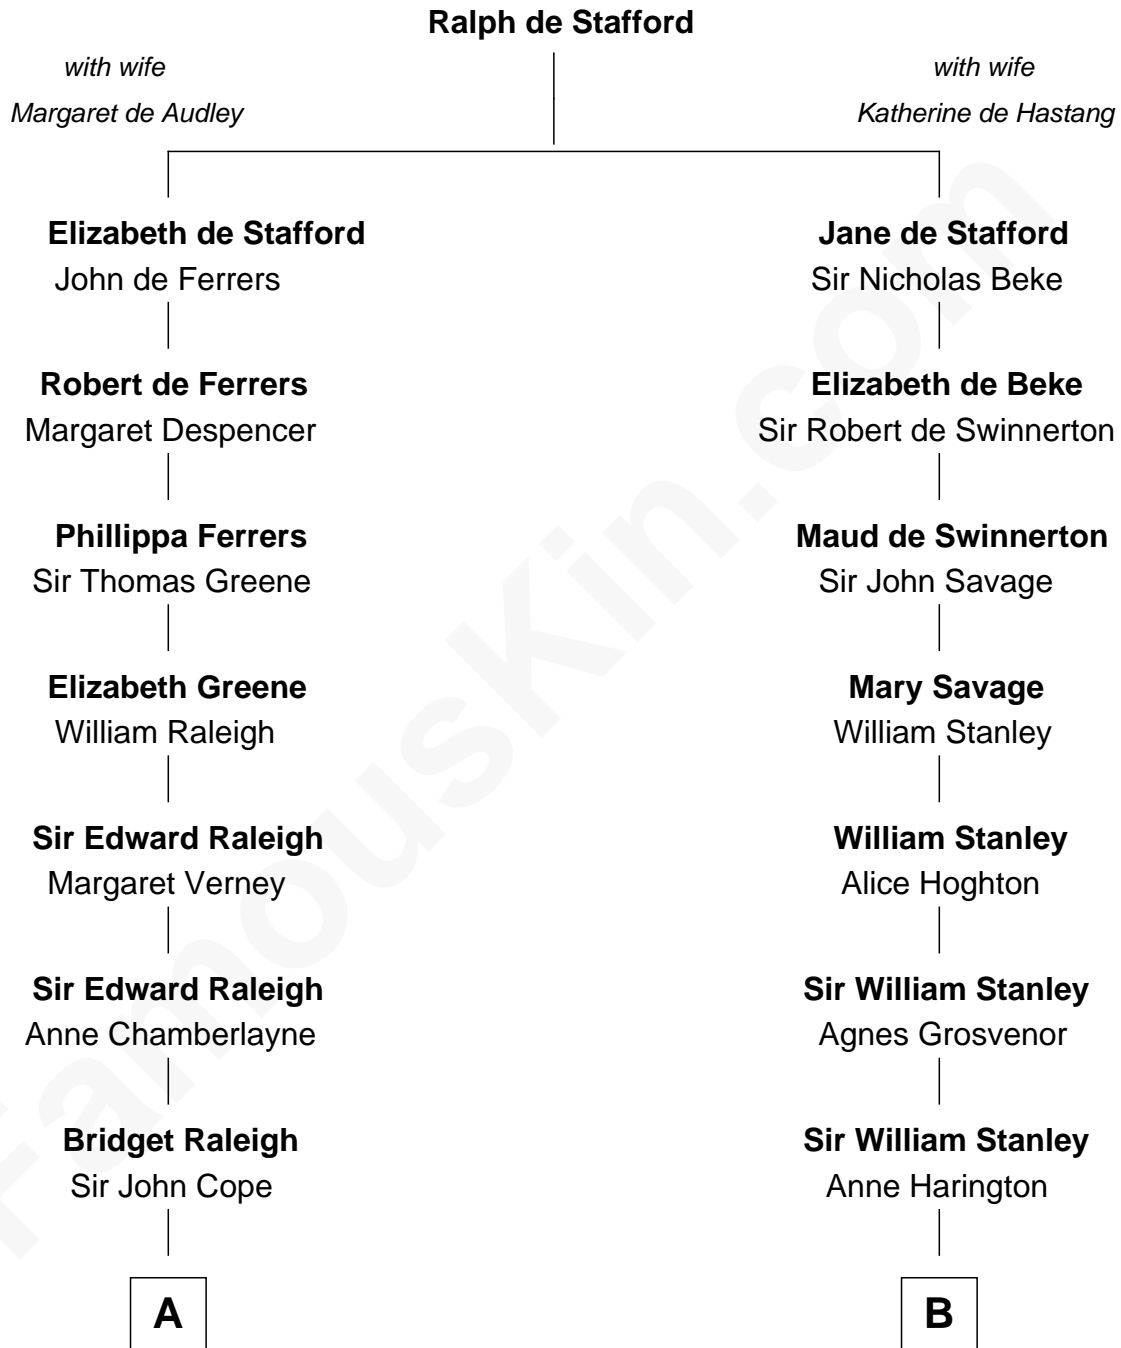

FamousKin.com

Relationship Chart of

Hetty Green

"The Witch of Wall Street"

17th cousin 2 times removed of

Edith (Bolling) Wilson

First Lady of President Woodrow Wilson

C

Anne E. Wigginton

Archibald Bolling

William Holcombe Bolling

Sarah Spiers White

Edith (Bolling) Wilson

First Lady of Woodrow Wilson

FamousKin.com