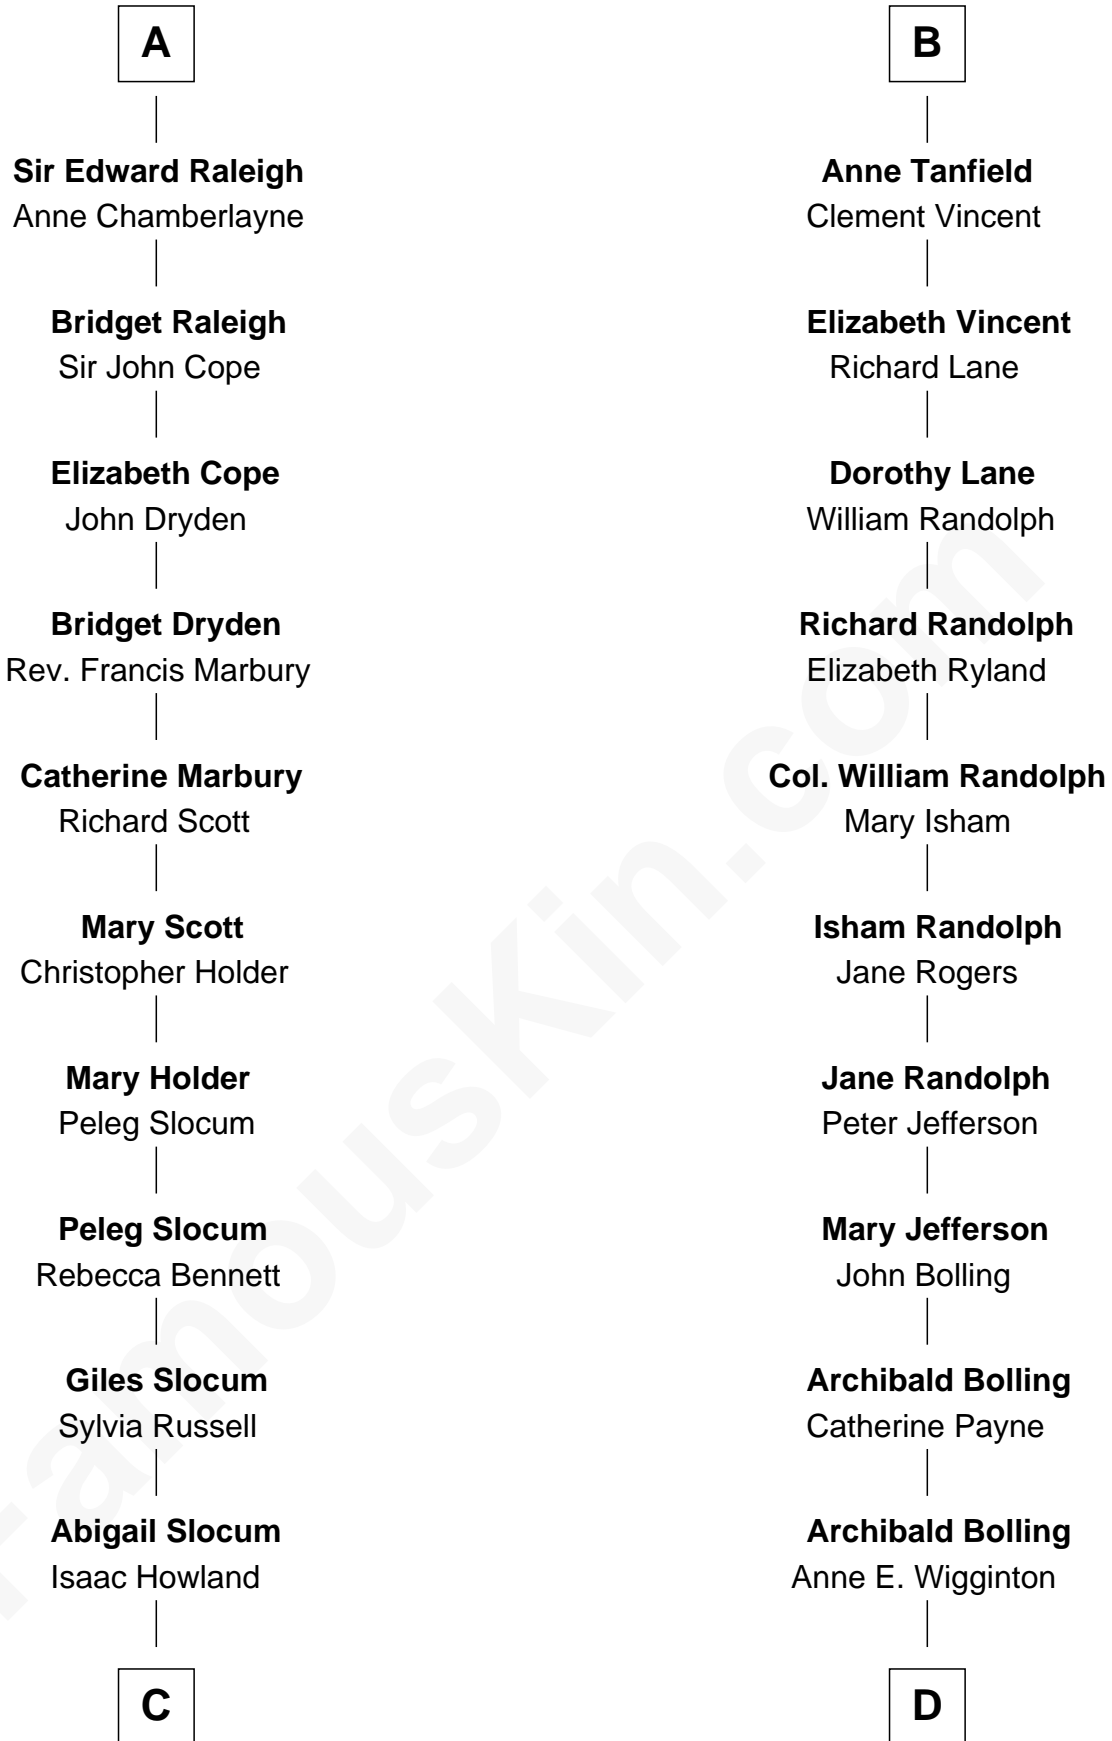

FamousKin.com

Relationship Chart of

Hetty Green

"The Witch of Wall Street"

18th cousin 1 time removed of

Edith (Bolling) Wilson

First Lady of President Woodrow Wilson

Sir Hugh I de Audley

Iseult de Mortimer

C

Mehitable Howland

Gideon Howland

Abby Slocum Howland

Edward Mott Robinson

Hetty Green

"The Witch of Wall Street"

D

William Holcombe Bolling

Sarah Spiers White

Edith (Bolling) Wilson

First Lady of Woodrow Wilson

FamousKin.com