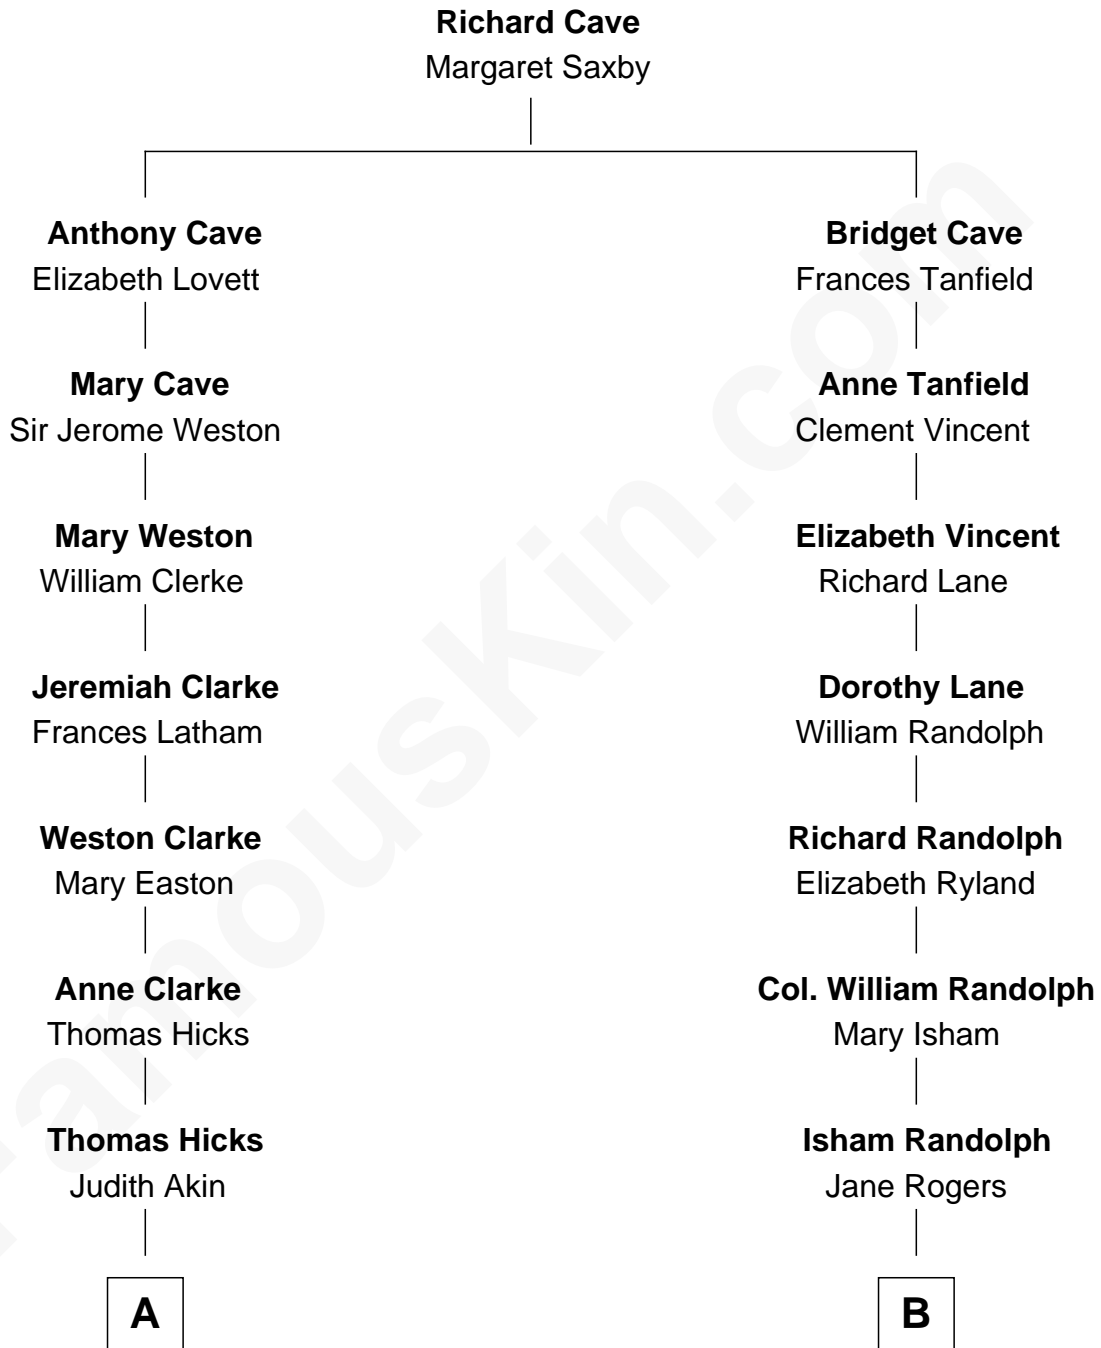

## Relationship Chart of

### Hetty Green

*"The Witch of Wall Street"*

10th cousin 2 times removed of

### Edith (Bolling) Wilson

*First Lady of President Woodrow Wilson*

**A**

**Sarah Hicks**  
Gideon Howland

**Gideon Howland**  
Mehitable Howland

**Abby Slocum Howland**  
Edward Mott Robinson

**Hetty Green**  
*"The Witch of Wall Street"*