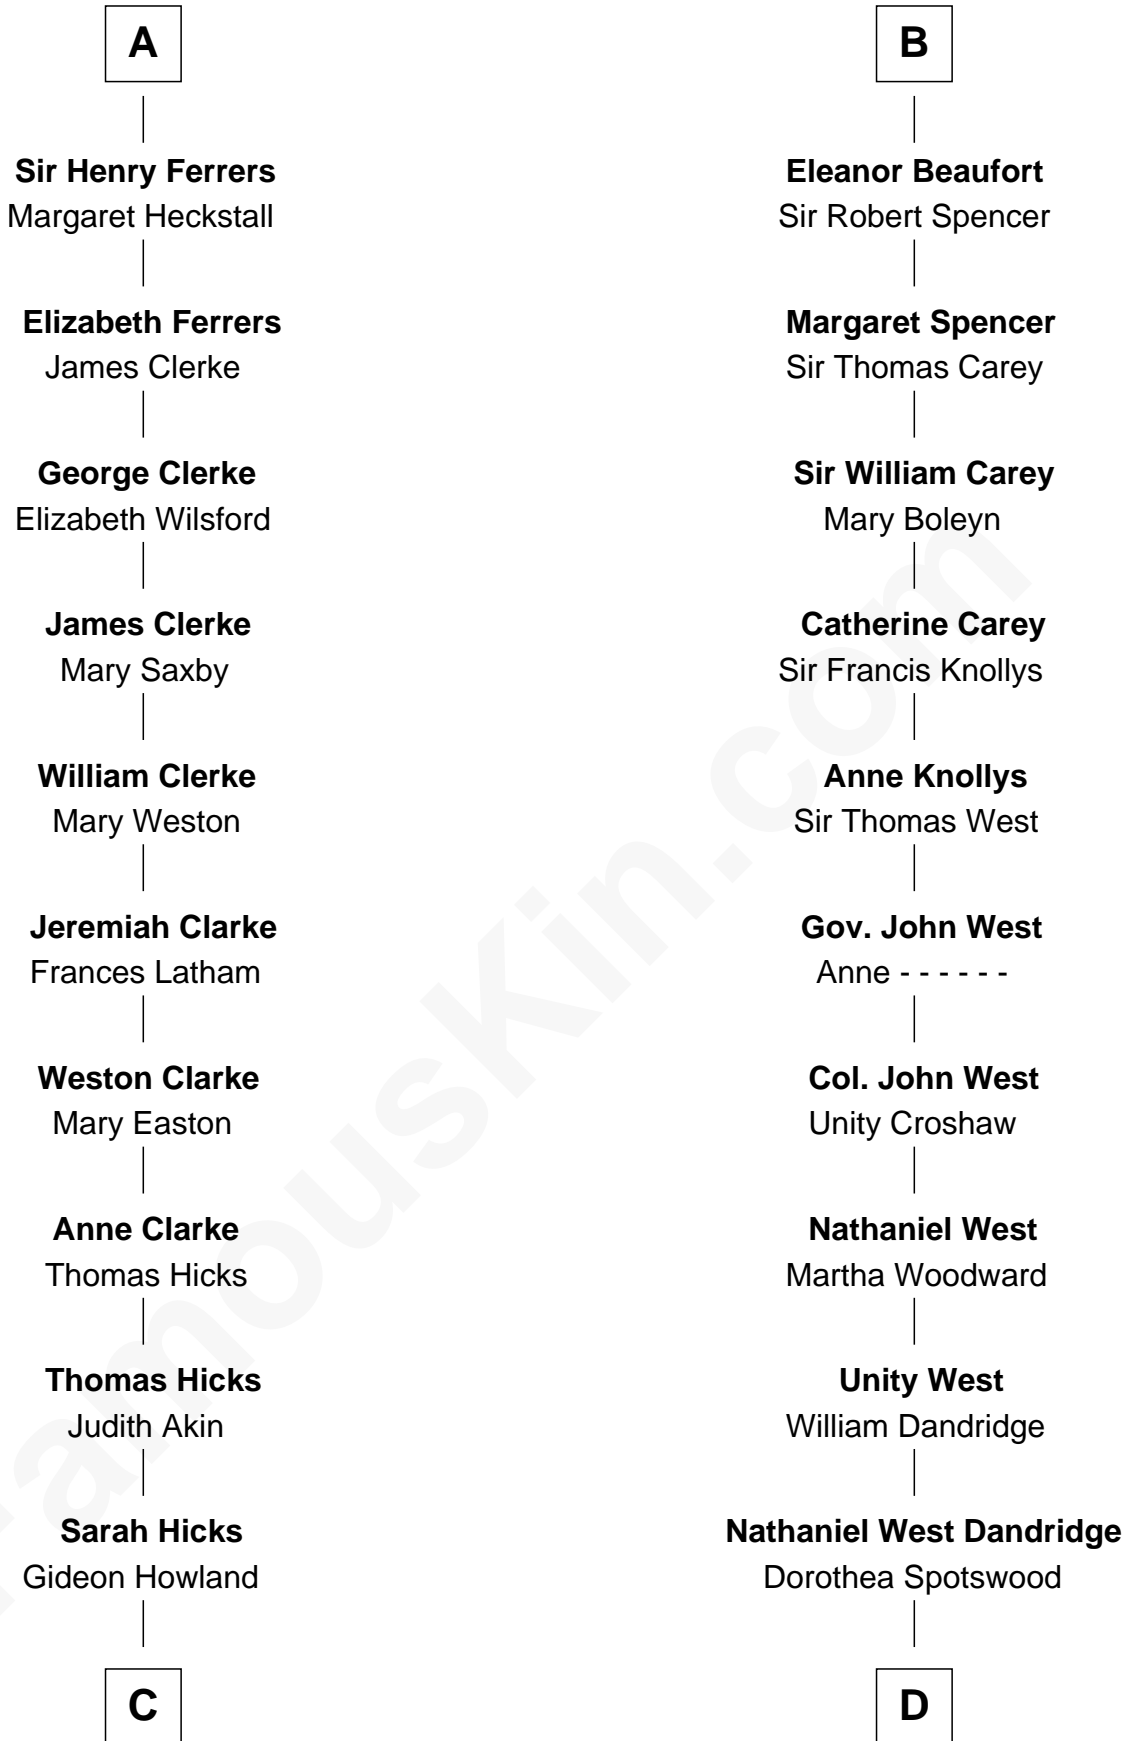

## Relationship Chart of

### Hetty Green

*"The Witch of Wall Street"*

19th cousin 2 times removed of

### Edith (Bolling) Wilson

*First Lady of President Woodrow Wilson*

**C**

**Gideon Howland**  
Mehitable Howland

**Abby Slocum Howland**  
Edward Mott Robinson

**Hetty Green**  
*"The Witch of Wall Street"*

**D**

**Martha Dandridge**  
Archibald Payne

**Catherine Payne**  
Archibald Bolling

**Archibald Bolling**  
Anne E. Wigginton

**William Holcombe Bolling**  
Sarah Spiers White

**Edith (Bolling) Wilson**  
*First Lady of Woodrow Wilson*