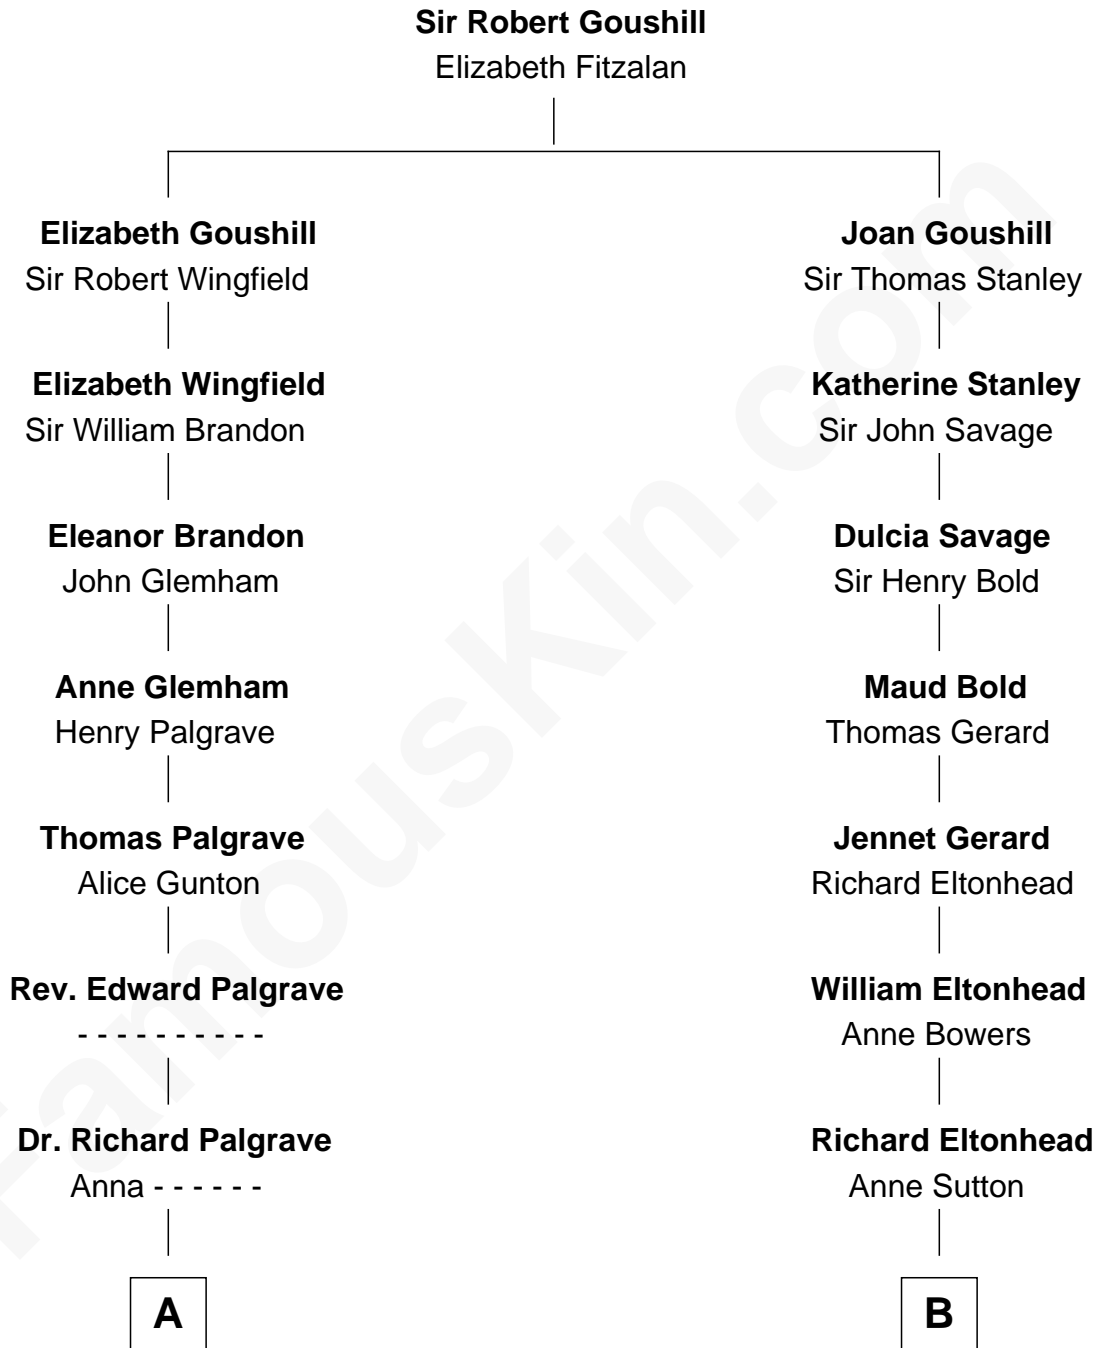

FamousKin.com

Relationship Chart of

Hetty Green

"The Witch of Wall Street"

15th cousin 1 time removed of

Edith (Bolling) Wilson

First Lady of President Woodrow Wilson