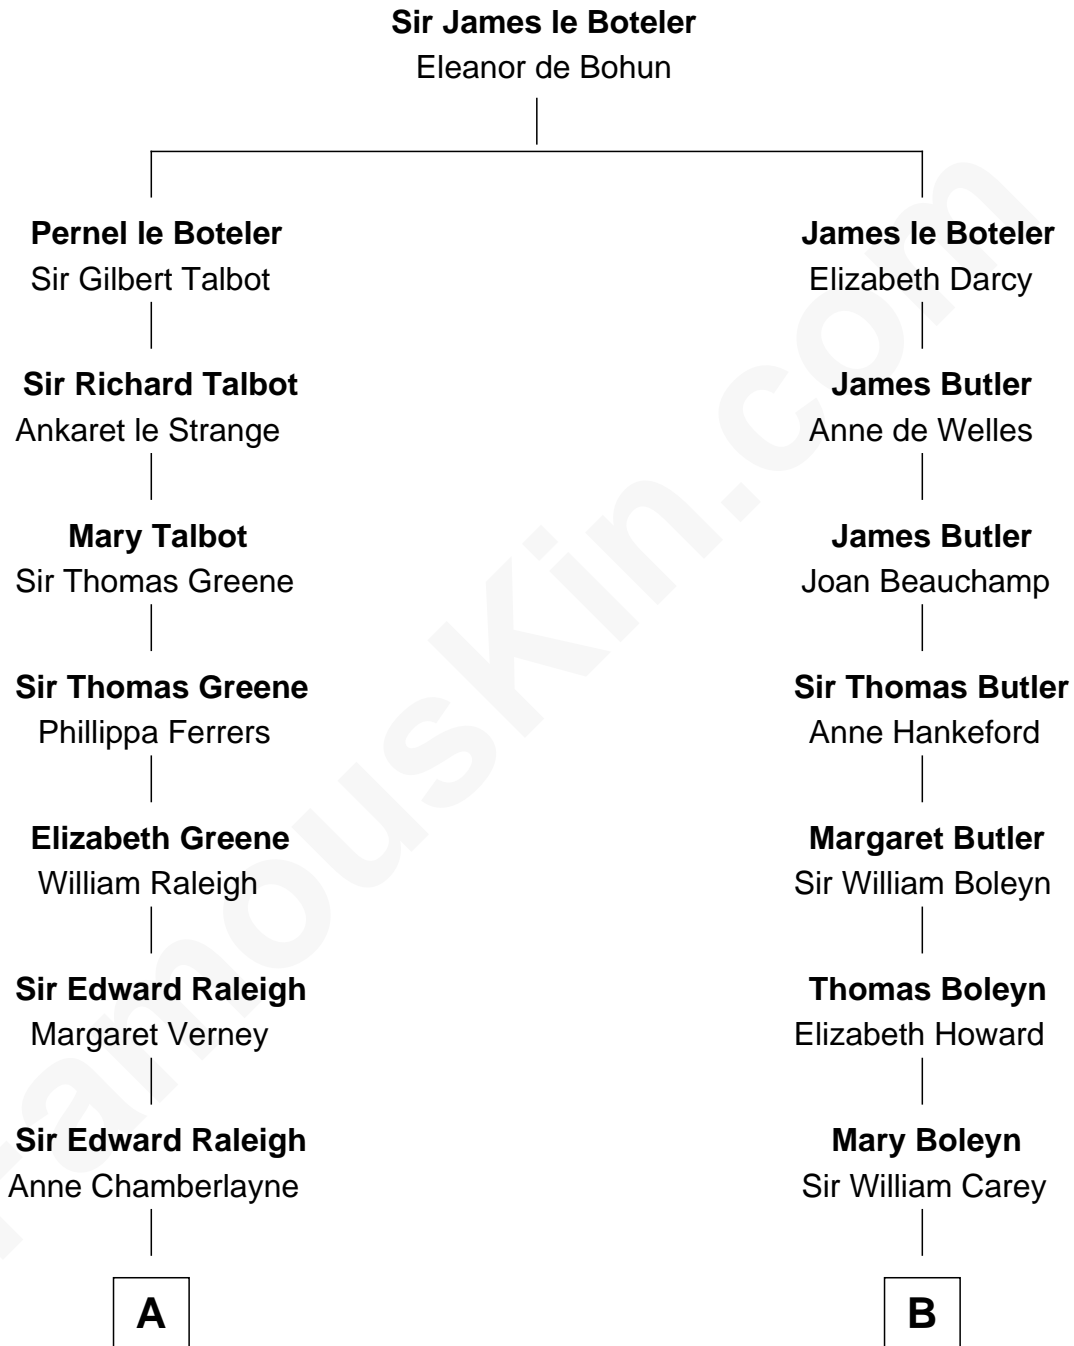

FamousKin.com Relationship Chart of

Hetty Green

"The Witch of Wall Street"

18th cousin of

Edith (Bolling) Wilson

First Lady of President Woodrow Wilson

C

Abby Slocum Howland
Edward Mott Robinson

Hetty Green
"The Witch of Wall Street"

D

William Holcombe Bolling
Sarah Spiers White

Edith (Bolling) Wilson
First Lady of Woodrow Wilson

FamousKin.com