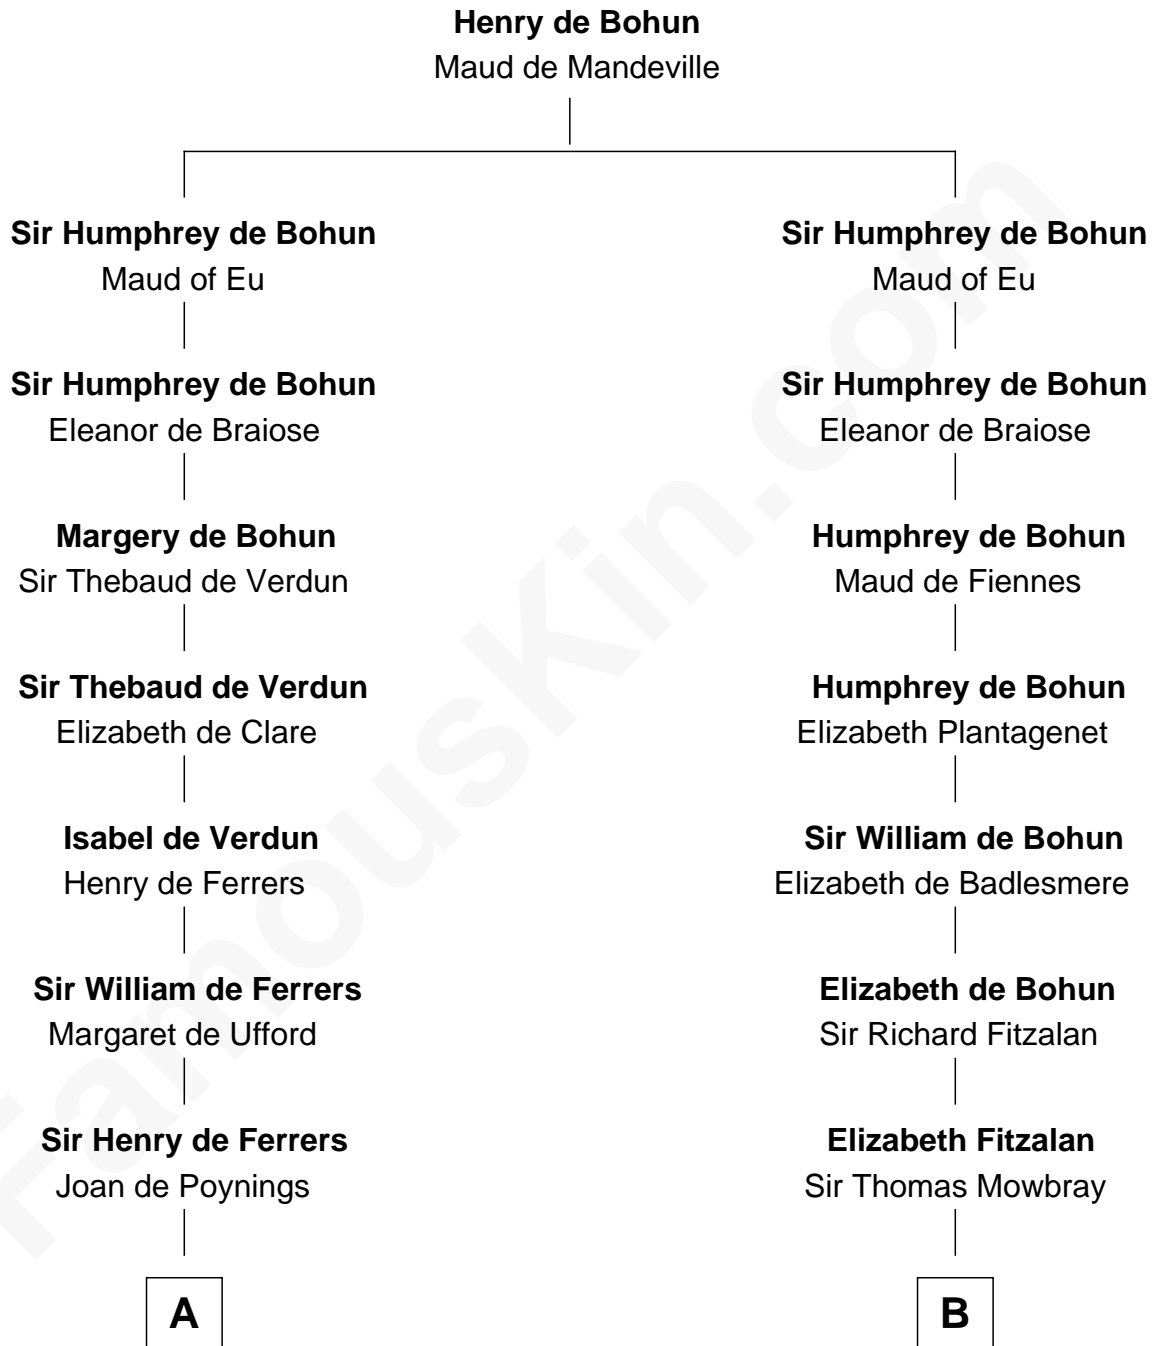

FamousKin.com Relationship Chart of

Hetty Green

"The Witch of Wall Street"

19th cousin 2 times removed of

Samuel Prescott

Completed Paul Revere's Midnight Ride

C

Thomas Hicks

Judith Akin

Sarah Hicks

Gideon Howland

Gideon Howland

Mehitable Howland

Abby Slocum Howland

Edward Mott Robinson

Hetty Green

"The Witch of Wall Street"

D

Dr. Jonathan Prescott

Rebecca Bulkeley

Dr. Abel Prescott

Abigail Brigham

Samuel Prescott

Completed Paul Revere's Ride