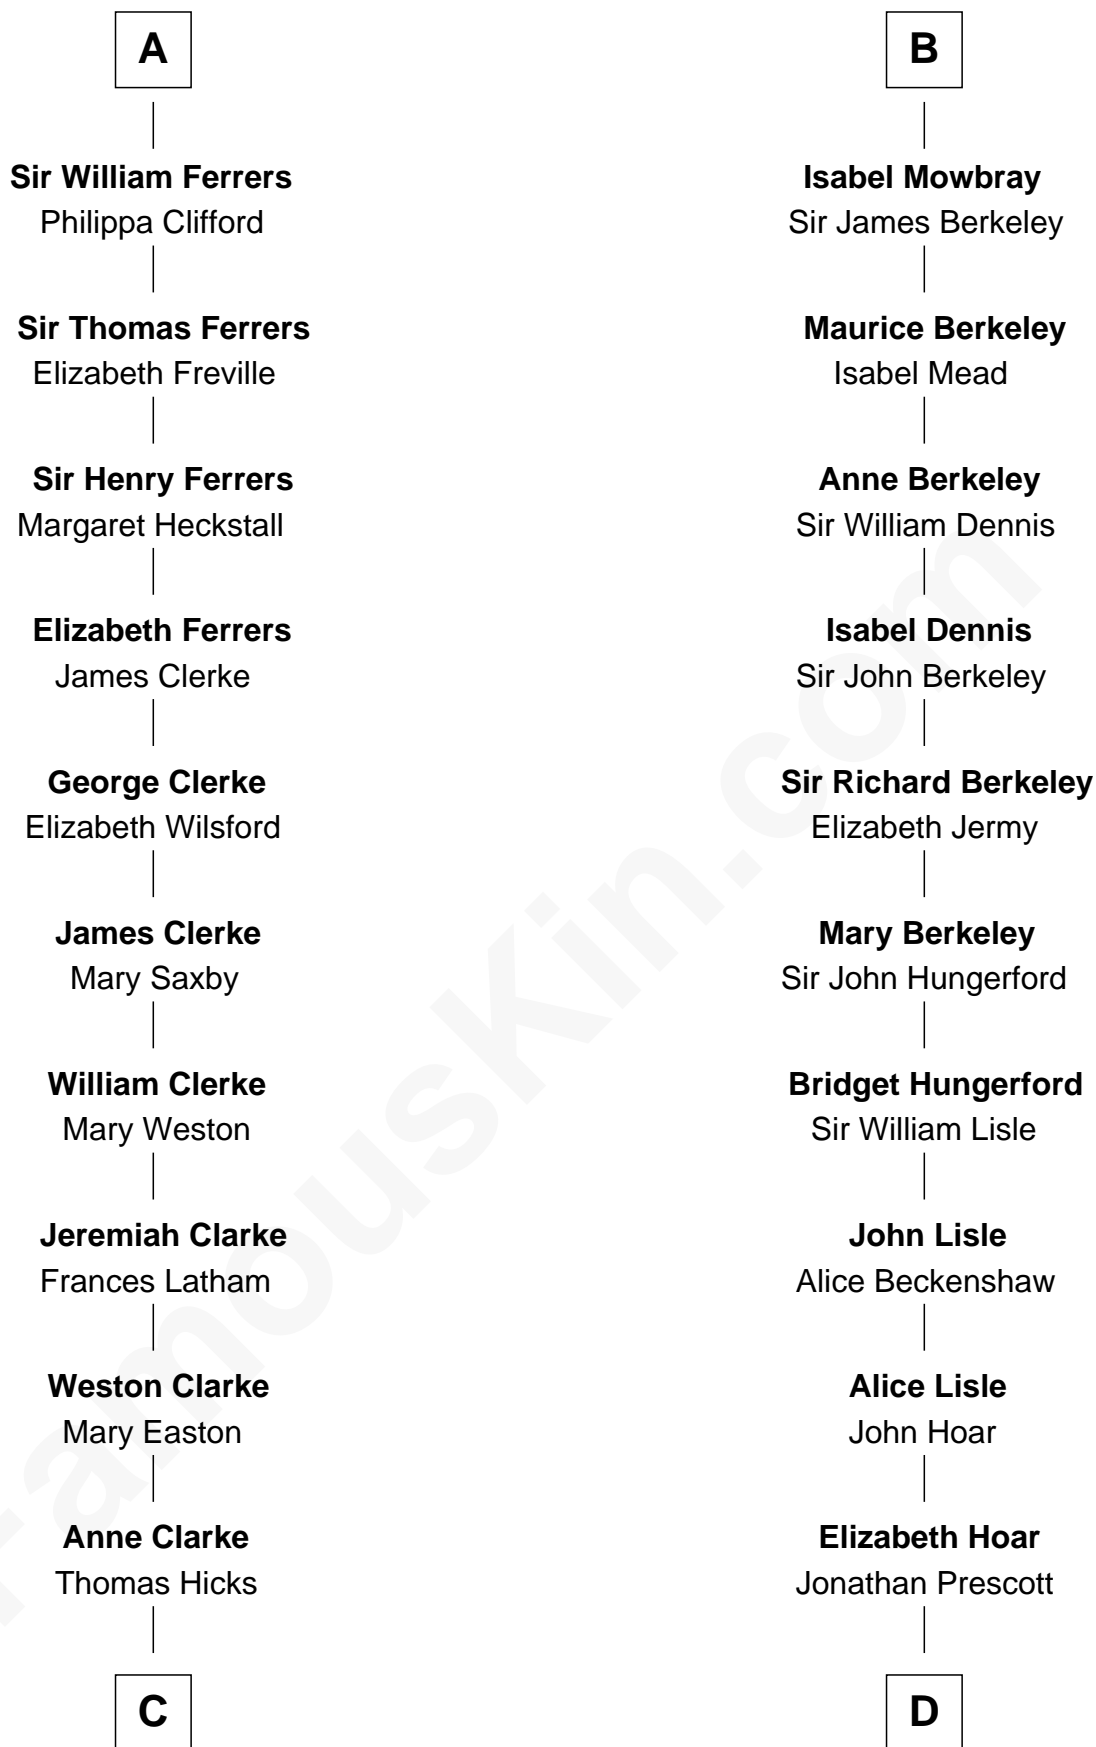

FamousKin.com Relationship Chart of

Hetty Green

"The Witch of Wall Street"

19th cousin 2 times removed of

Samuel Prescott

Completed Paul Revere's Midnight Ride

C

Thomas Hicks

Judith Akin

Sarah Hicks

Gideon Howland

Gideon Howland

Mehitable Howland

Abby Slocum Howland

Edward Mott Robinson

Hetty Green

"The Witch of Wall Street"

D

Dr. Jonathan Prescott

Rebecca Bulkeley

Dr. Abel Prescott

Abigail Brigham

Samuel Prescott

Completed Paul Revere's Ride