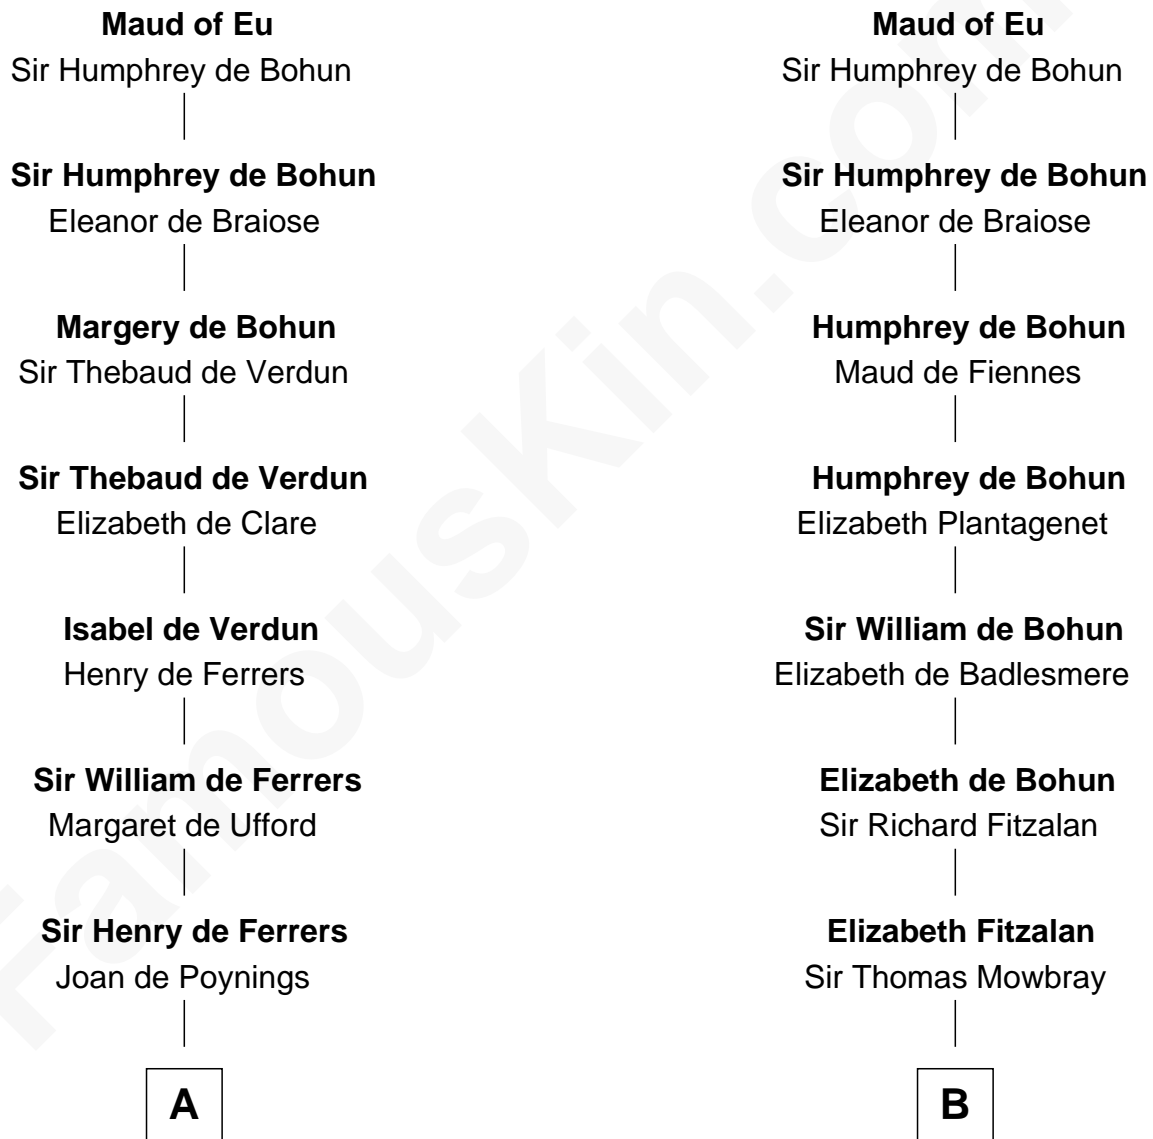

Raoul de Lusgnan

Alice de Eu