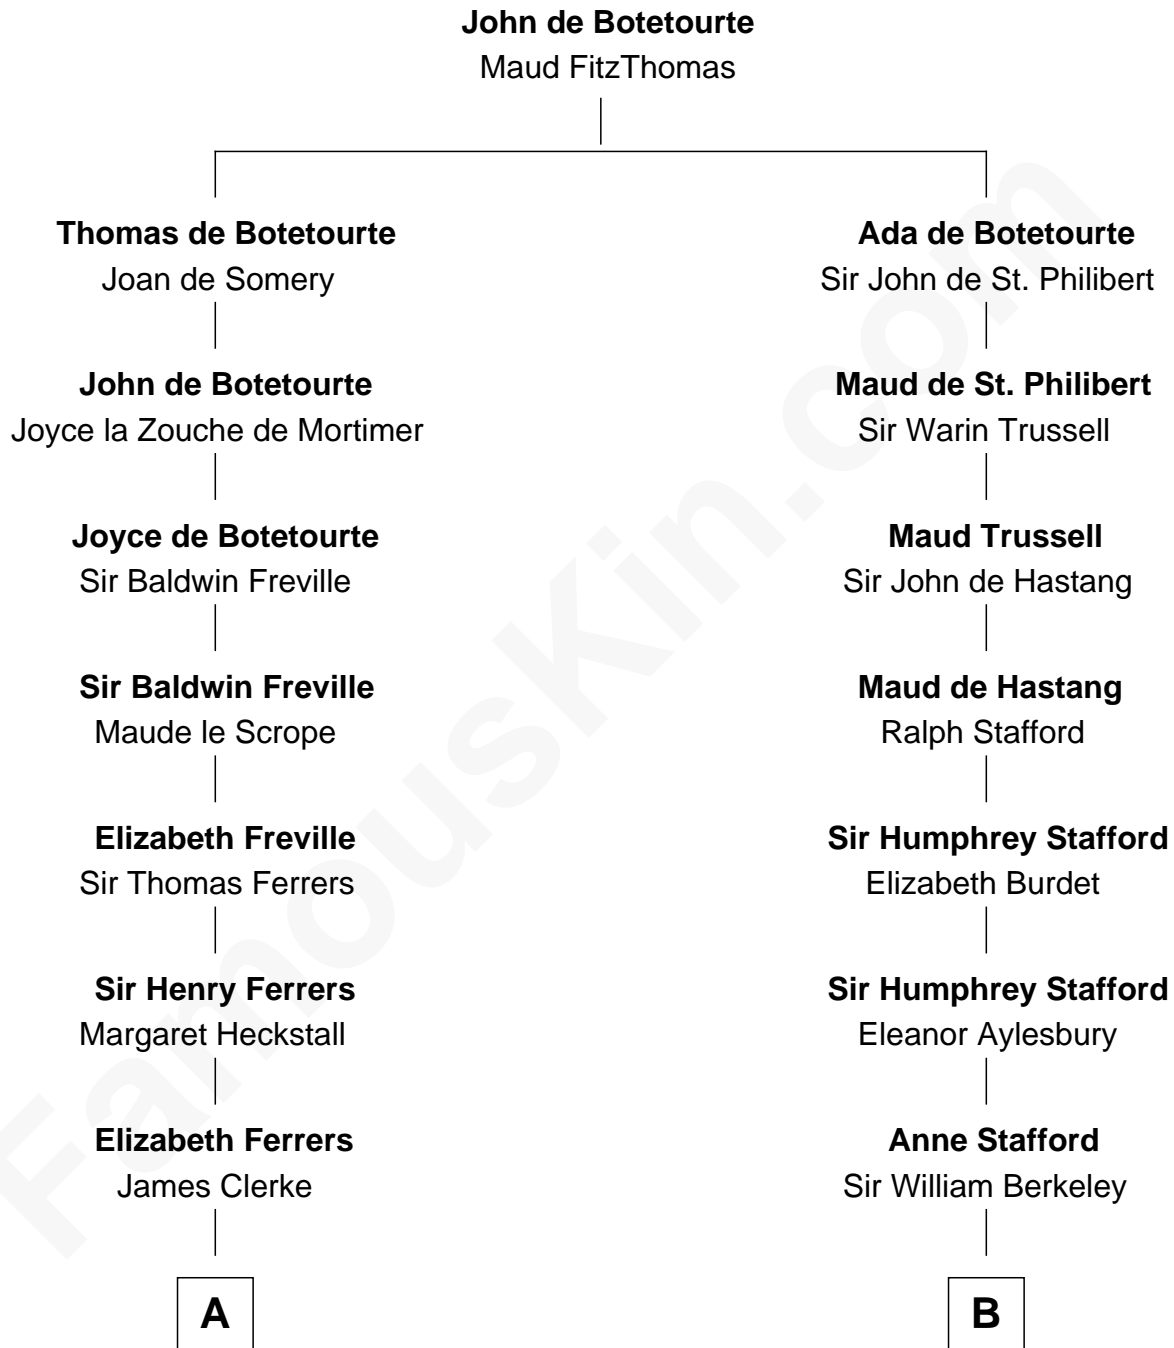

# FamousKin.com Relationship Chart of

**Hetty Green**

*"The Witch of Wall Street"*

17th cousin of

**Samuel Prescott**

*Completed Paul Revere's Midnight Ride*

**A**

**George Clerke**  
Elizabeth Wilsford

**James Clerke**  
Mary Saxby

**William Clerke**  
Mary Weston

**Jeremiah Clarke**  
Frances Latham

**Weston Clarke**  
Mary Easton

**Anne Clarke**  
Thomas Hicks

**Thomas Hicks**  
Judith Akin

**Sarah Hicks**  
Gideon Howland

**Gideon Howland**  
Mehitable Howland

**Abby Slocum Howland**  
Edward Mott Robinson

**Hetty Green**  
*"The Witch of Wall Street"*

**B**

**Richard Berkeley**  
Elizabeth Conningsby

**Sir John Berkeley**  
Isabel Dennis

**Sir Richard Berkeley**  
Elizabeth Jermy

**Mary Berkeley**  
Sir John Hungerford

**Bridget Hungerford**  
Sir William Lisle

**John Lisle**  
Alice Beckenshaw

**Alice Lisle**  
John Hoar

**Elizabeth Hoar**  
Jonathan Prescott