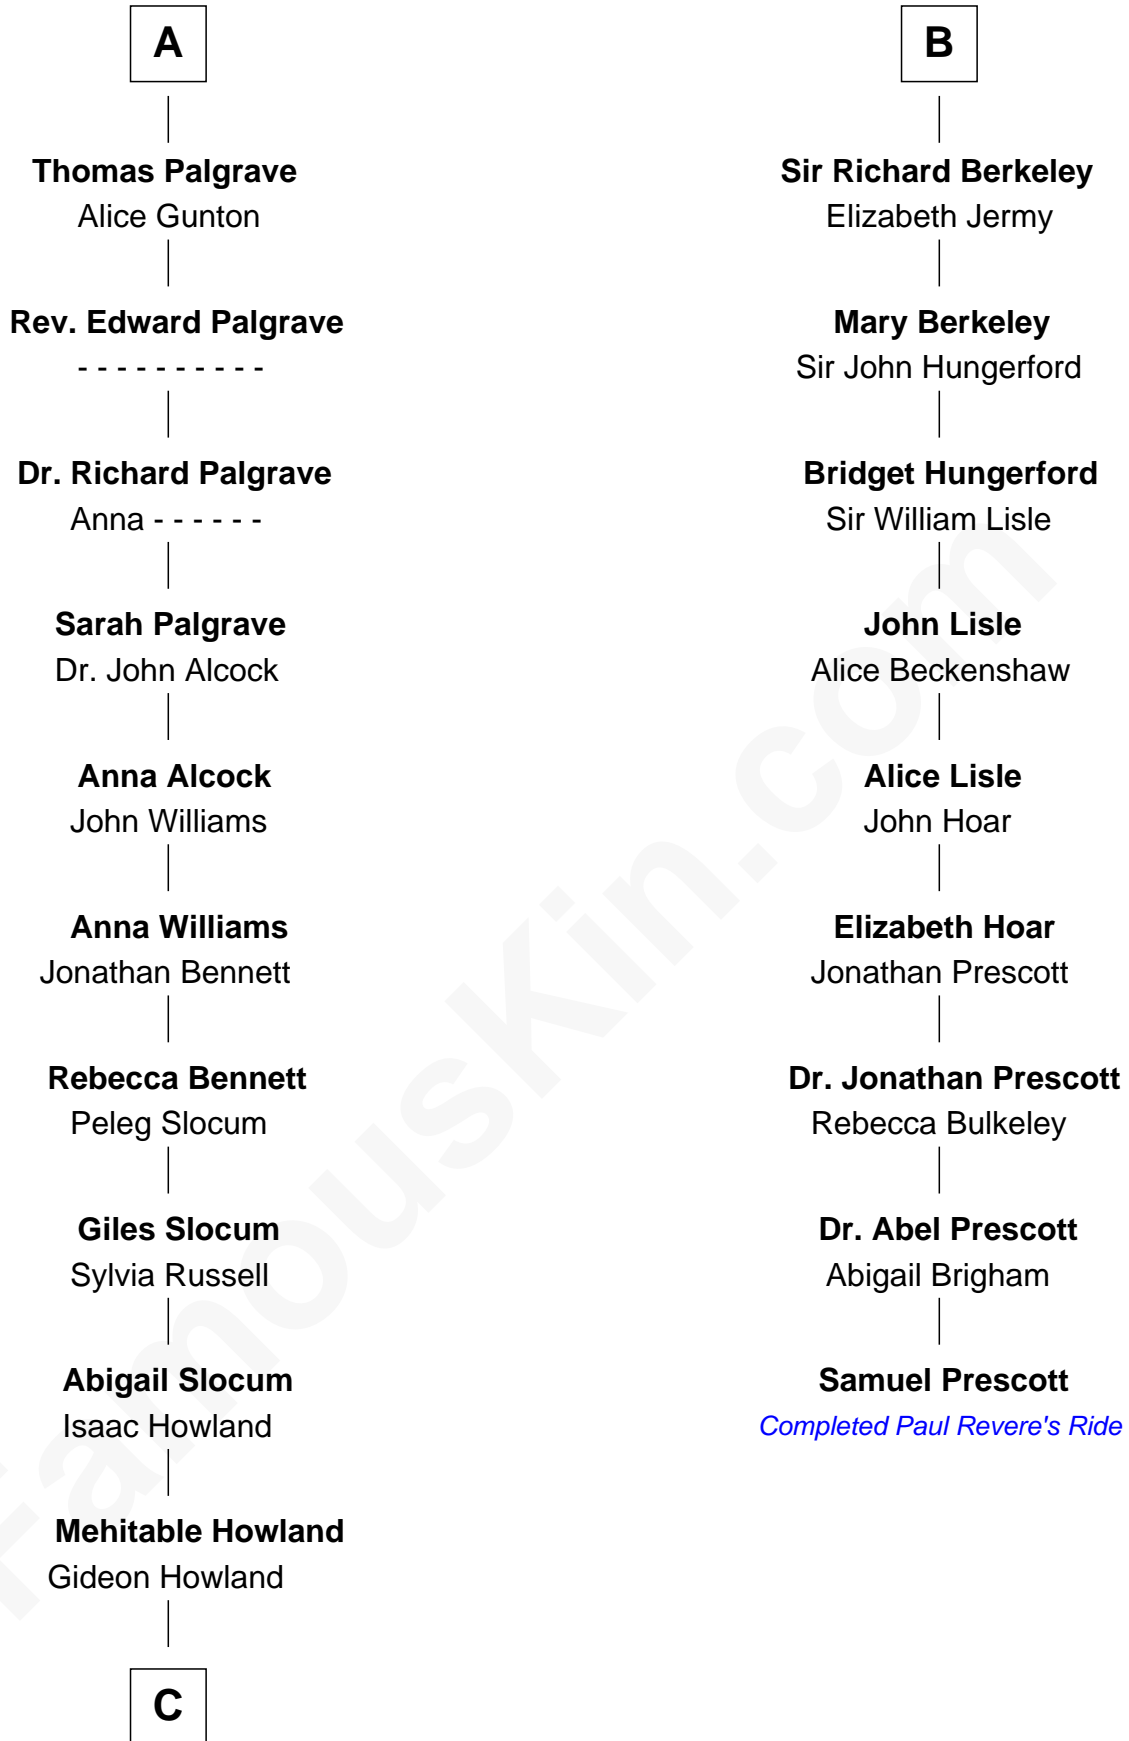

FamousKin.com

Relationship Chart of

Hetty Green

"The Witch of Wall Street"

15th cousin 3 times removed of

Samuel Prescott

Completed Paul Revere's Midnight Ride

C

Abby Slocum Howland

Edward Mott Robinson

Hetty Green

"The Witch of Wall Street"

FamousKin.com