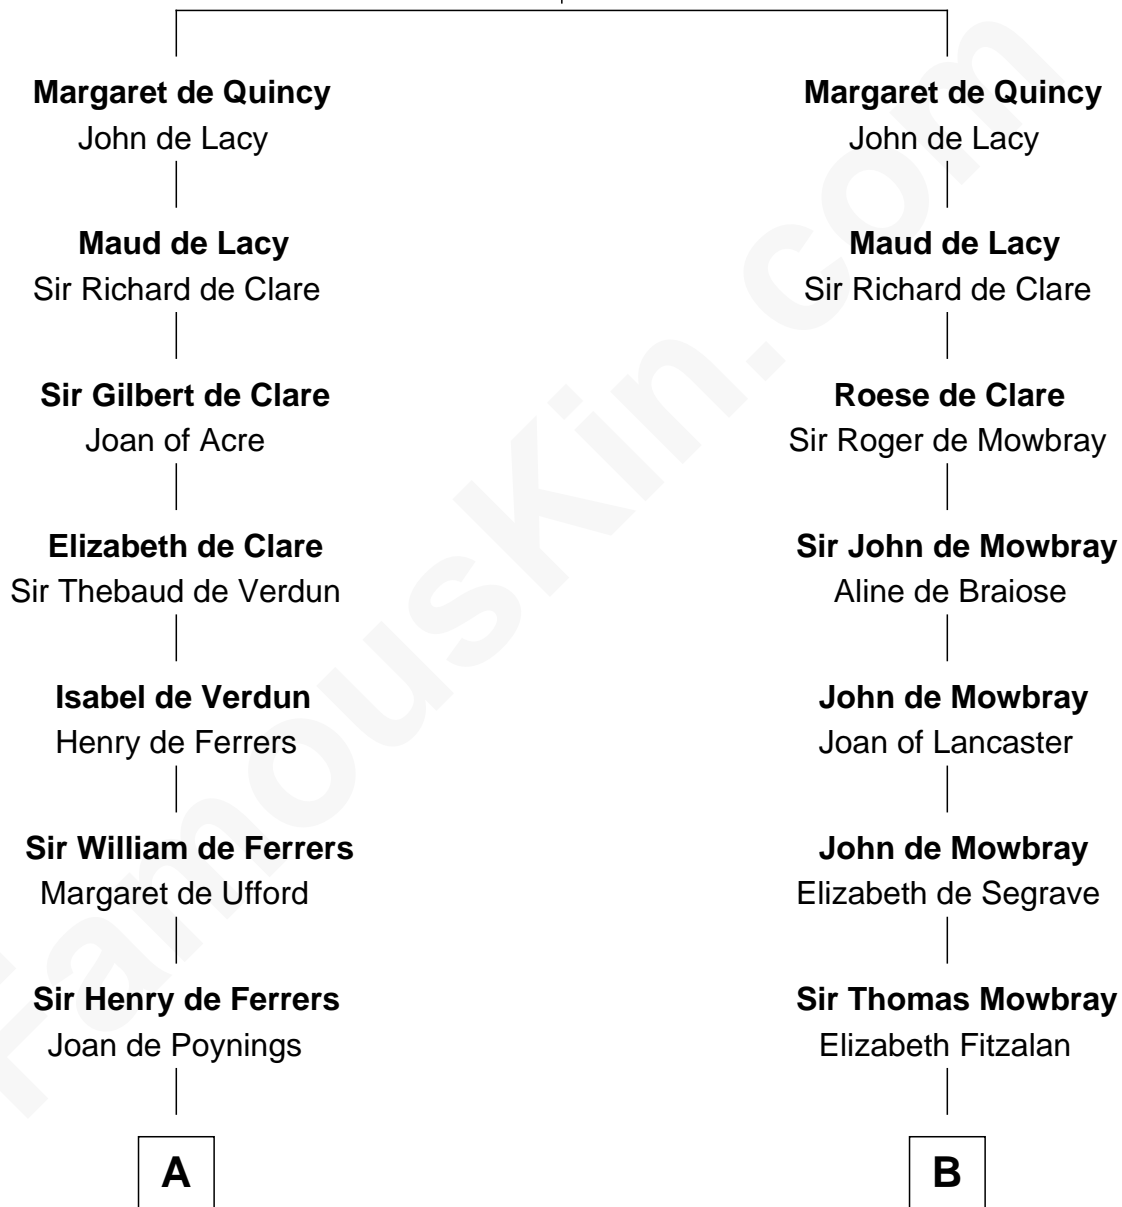

FamousKin.com

Relationship Chart of

Hetty Green

"The Witch of Wall Street"

19th cousin 2 times removed of

Samuel Prescott

Completed Paul Revere's Midnight Ride

Sir Robert II de Quincy
Hawise of Chester

Edward Mott Robinson

Hetty Green

"The Witch of Wall Street"

D

Dr. Jonathan Prescott

Rebecca Bulkeley

Dr. Abel Prescott

Abigail Brigham

Samuel Prescott

Completed Paul Revere's Ride