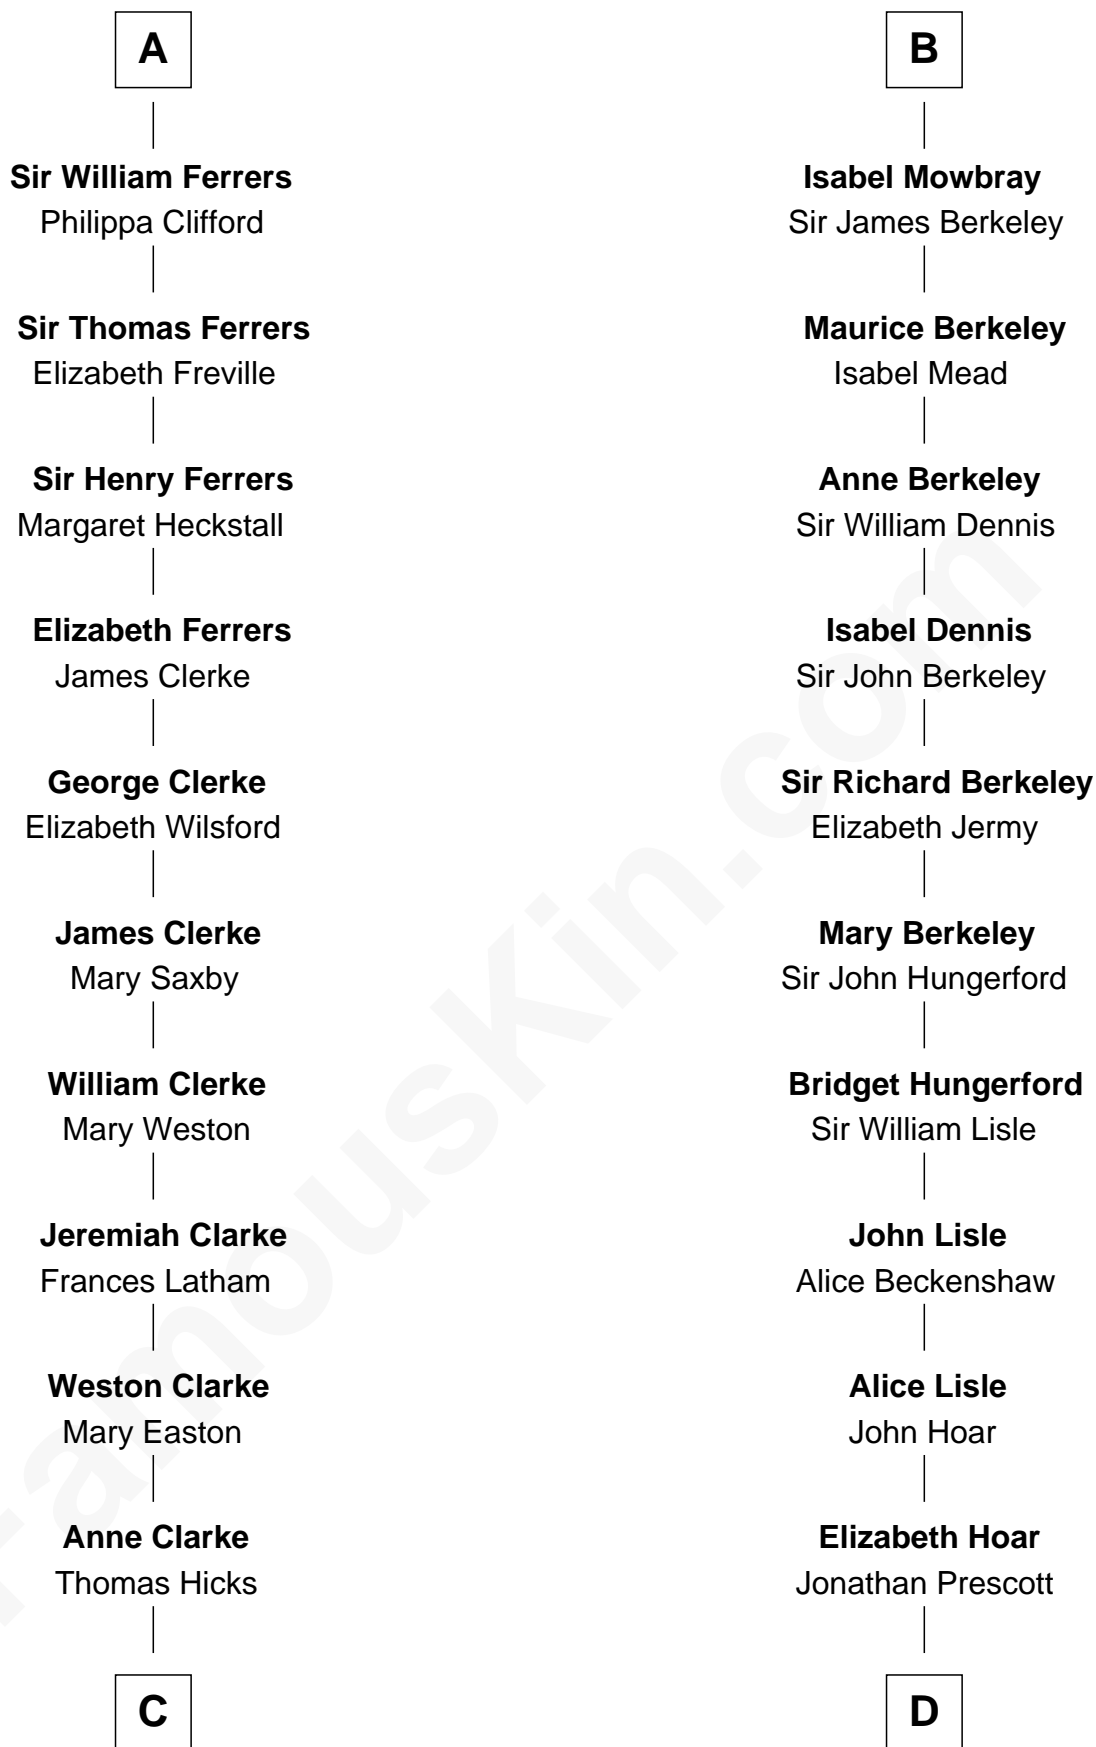

FamousKin.com

Relationship Chart of

Hetty Green

"The Witch of Wall Street"

19th cousin 2 times removed of

Samuel Prescott

Completed Paul Revere's Midnight Ride

Sir Robert II de Quincy
Hawise of Chester

Edward Mott Robinson

Hetty Green

"The Witch of Wall Street"

D

Dr. Jonathan Prescott

Rebecca Bulkeley

Dr. Abel Prescott

Abigail Brigham