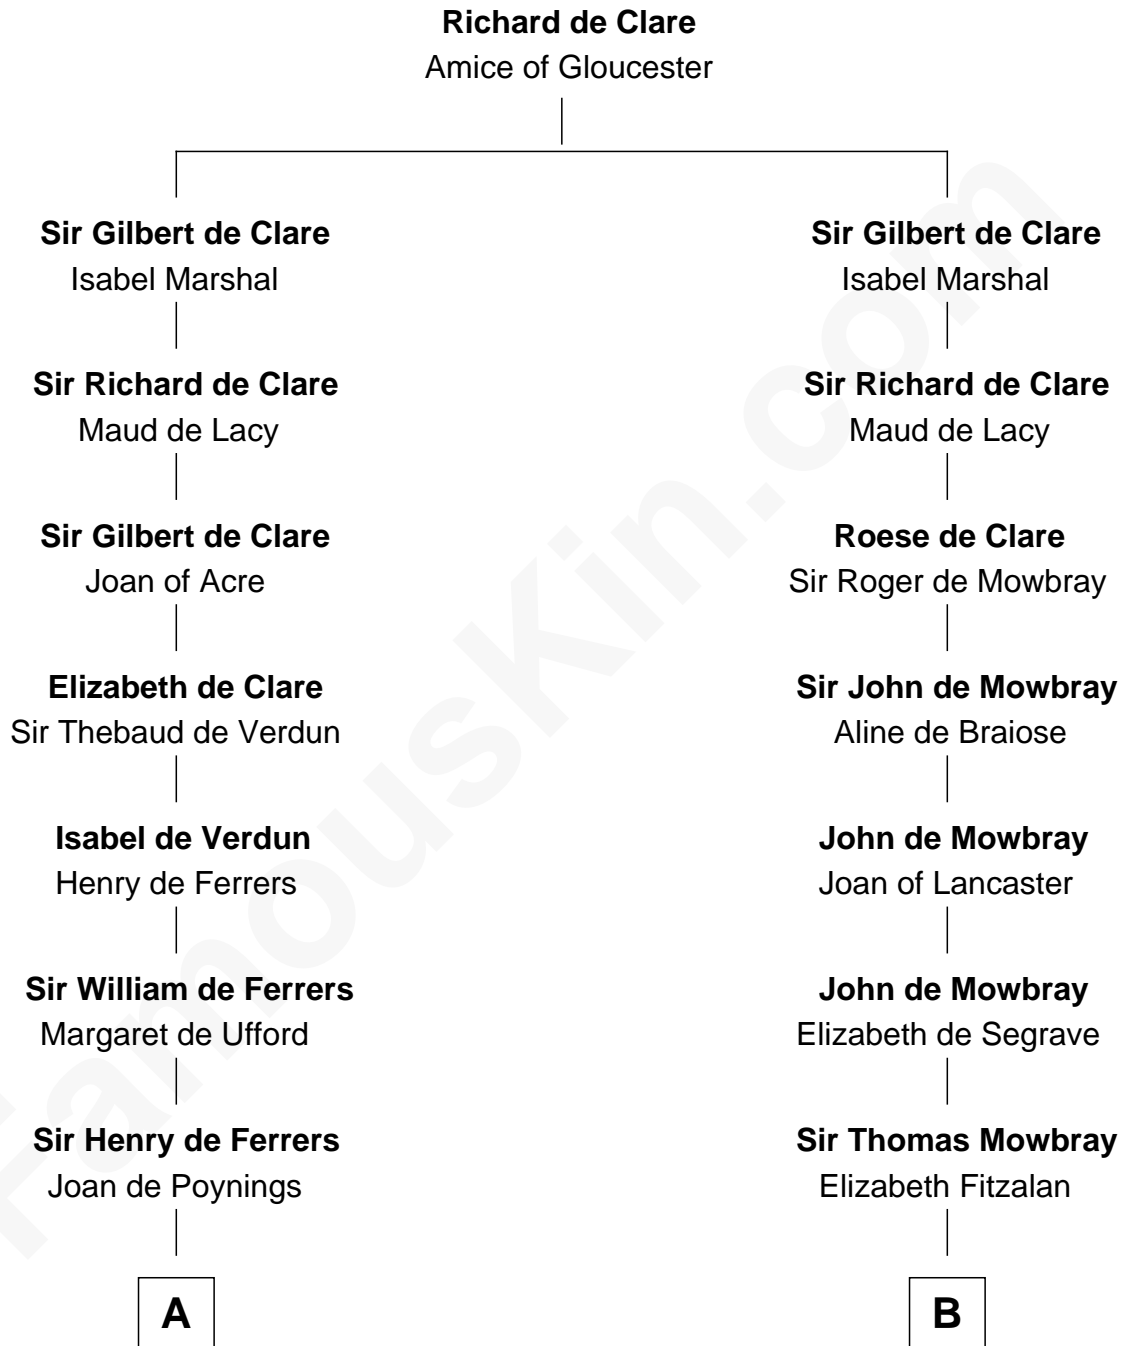

FamousKin.com

Relationship Chart of

Hetty Green

"The Witch of Wall Street"

19th cousin 2 times removed of

Samuel Prescott

Completed Paul Revere's Midnight Ride

C

Thomas Hicks

Judith Akin

Sarah Hicks

Gideon Howland

Gideon Howland

Mehitable Howland

Abby Slocum Howland

Edward Mott Robinson

Hetty Green

"The Witch of Wall Street"

D

Dr. Jonathan Prescott

Rebecca Bulkeley

Dr. Abel Prescott

Abigail Brigham

Samuel Prescott