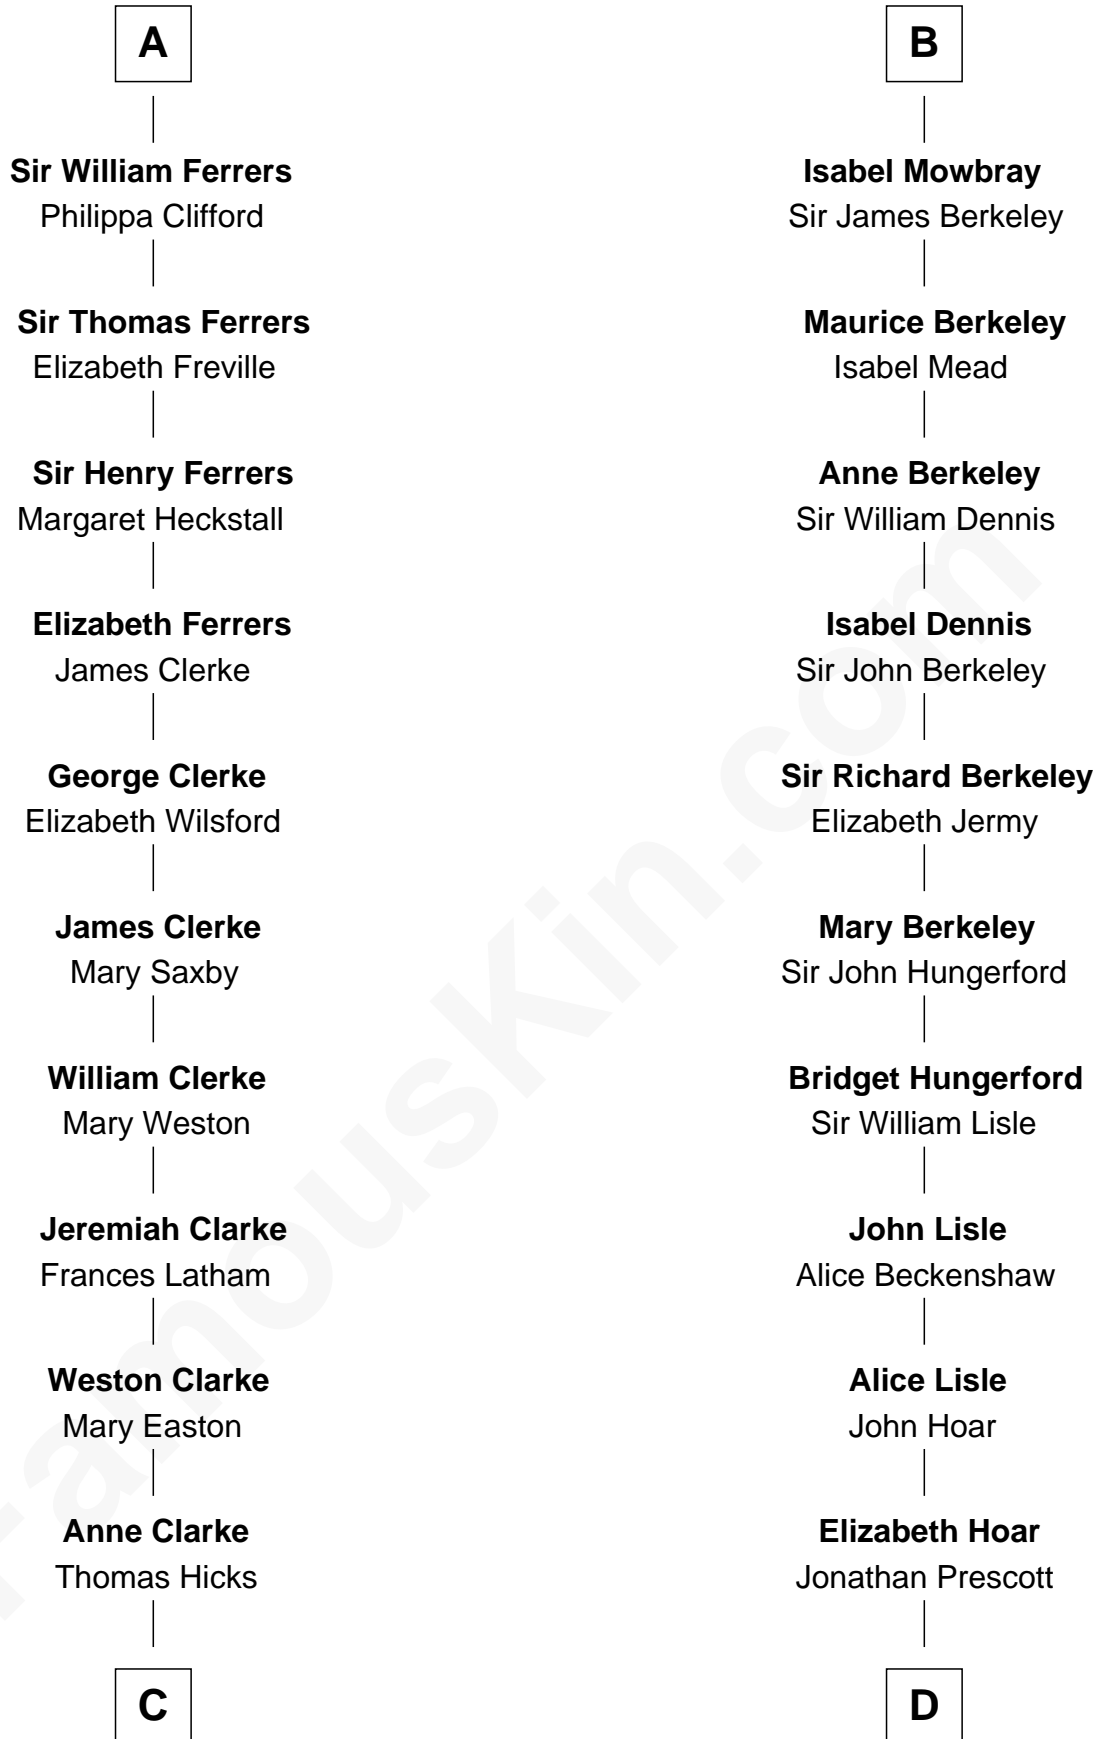

FamousKin.com

Relationship Chart of

Hetty Green

"The Witch of Wall Street"

19th cousin 2 times removed of

Samuel Prescott

Completed Paul Revere's Midnight Ride

C

Thomas Hicks

Judith Akin

Sarah Hicks

Gideon Howland

Gideon Howland

Mehitable Howland

Abby Slocum Howland

Edward Mott Robinson

Hetty Green

"The Witch of Wall Street"

D

Dr. Jonathan Prescott

Rebecca Bulkeley

Dr. Abel Prescott

Abigail Brigham

Samuel Prescott