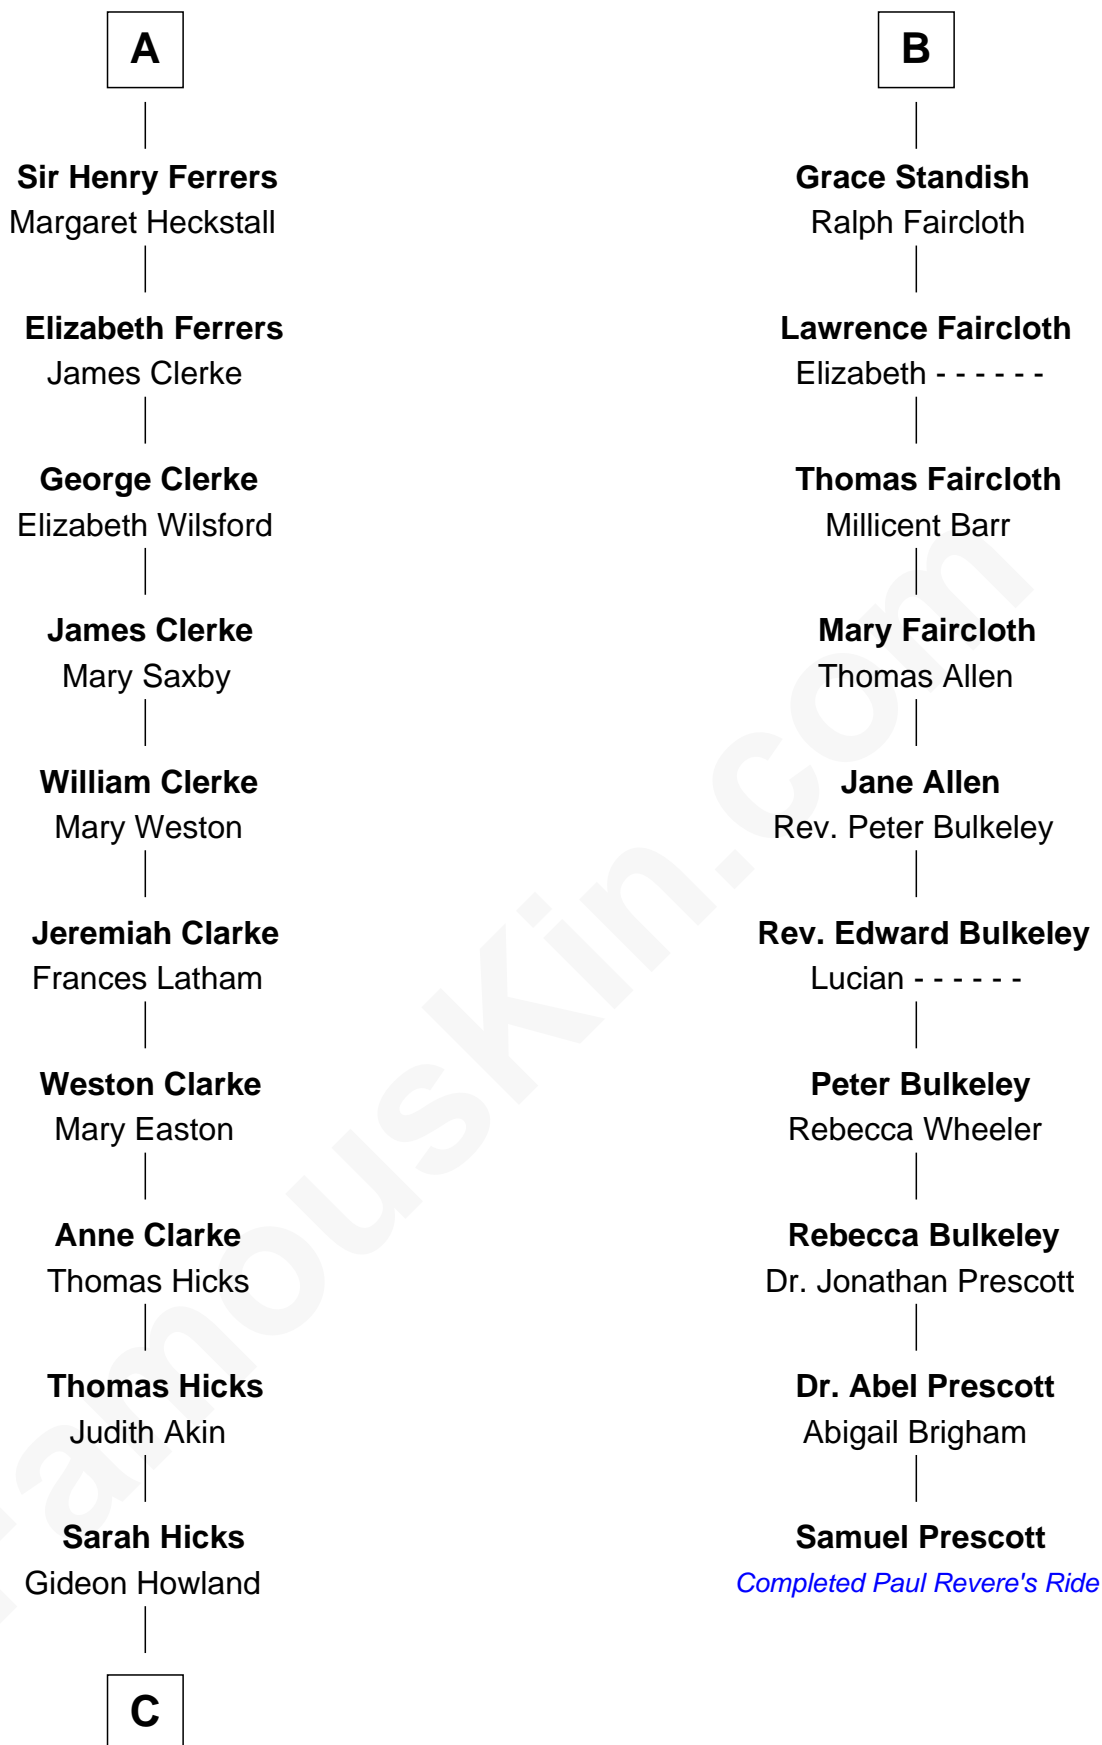

FamousKin.com

Relationship Chart of

Hetty Green

"The Witch of Wall Street"

16th cousin 3 times removed of

Samuel Prescott

Completed Paul Revere's Midnight Ride

C

—
Gideon Howland
Mehitable Howland

—
Abby Slocum Howland
Edward Mott Robinson

—
Hetty Green
"The Witch of Wall Street"

FamousKin.com