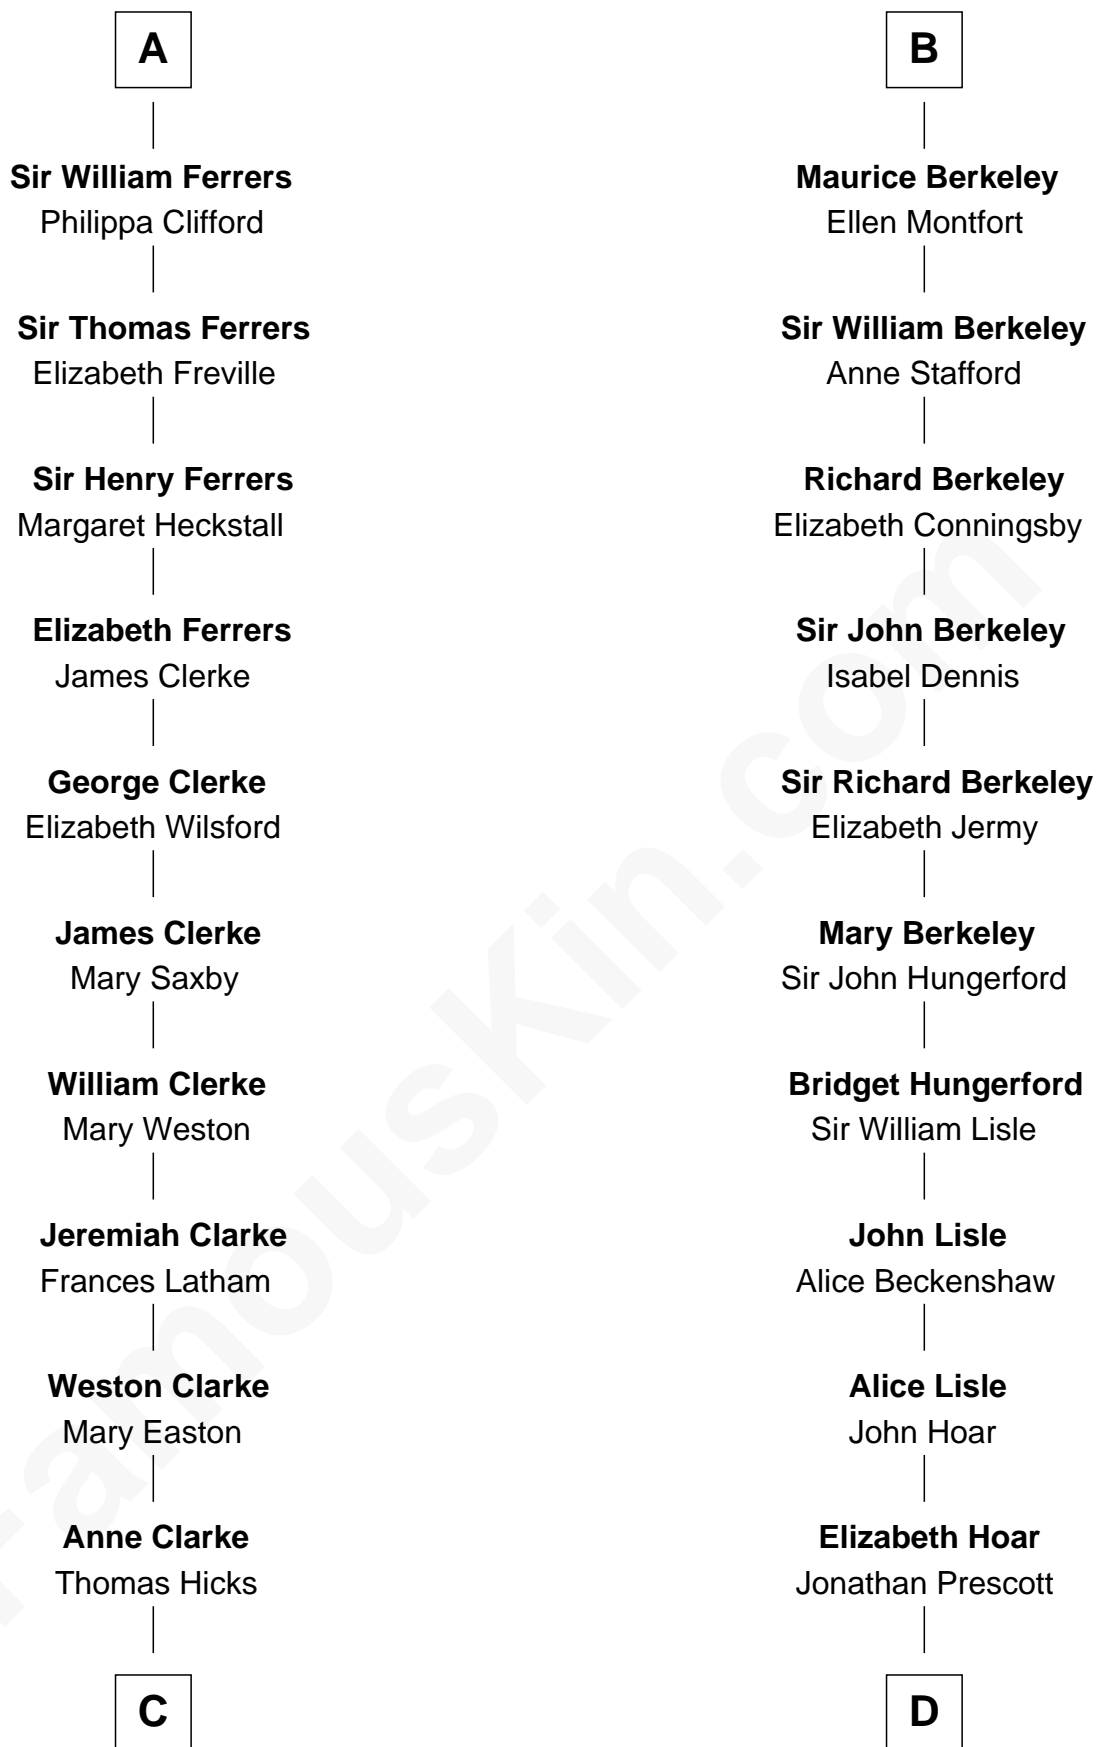

FamousKin.com

Relationship Chart of

Hetty Green

"The Witch of Wall Street"

19th cousin 2 times removed of

Samuel Prescott

Completed Paul Revere's Midnight Ride

Reginald de Braiose

Edward Mott Robinson

Hetty Green

"The Witch of Wall Street"

D

Dr. Jonathan Prescott

Rebecca Bulkeley

Dr. Abel Prescott

Abigail Brigham

Samuel Prescott

Completed Paul Revere's Ride