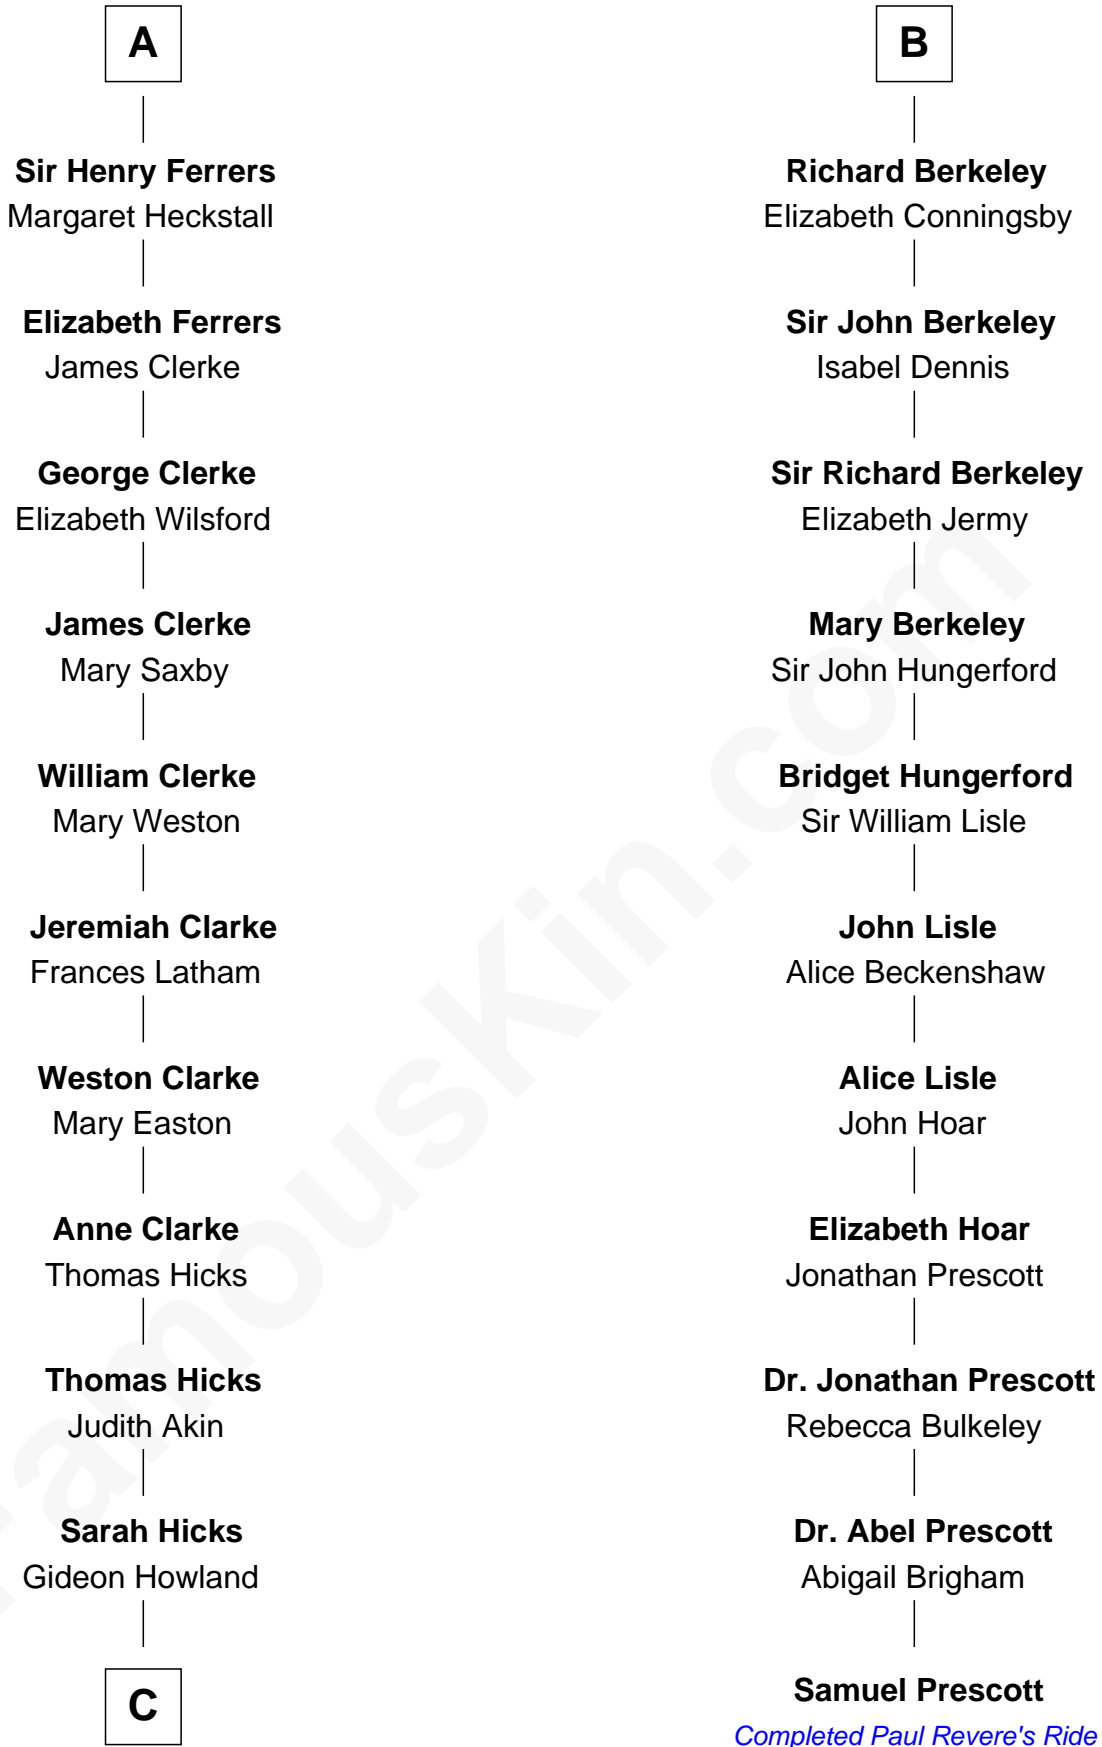

FamousKin.com

Relationship Chart of

Hetty Green

"The Witch of Wall Street"

17th cousin 2 times removed of

Samuel Prescott

Completed Paul Revere's Midnight Ride

C

—
Gideon Howland
Mehitable Howland

—
Abby Slocum Howland
Edward Mott Robinson

—
Hetty Green
"The Witch of Wall Street"

FamousKin.com