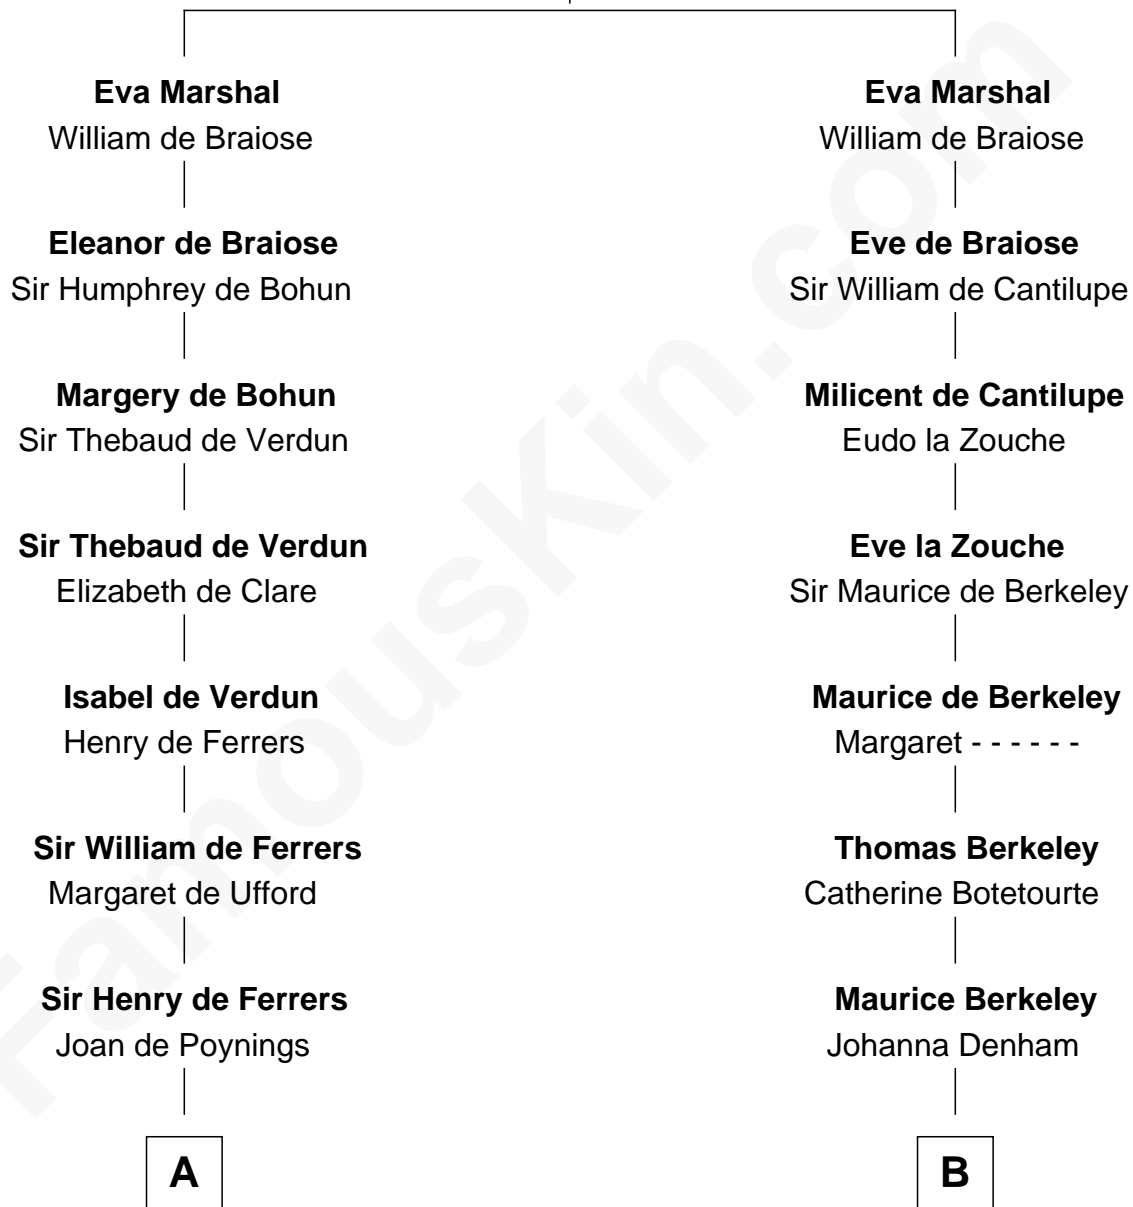

FamousKin.com

Relationship Chart of

Hetty Green

"The Witch of Wall Street"

19th cousin 2 times removed of

Samuel Prescott

Completed Paul Revere's Midnight Ride

Sir William Marshal

Isabel de Clare

C

Thomas Hicks

Judith Akin

Sarah Hicks

Gideon Howland

Gideon Howland

Mehitable Howland

Abby Slocum Howland

Edward Mott Robinson

Hetty Green

"The Witch of Wall Street"

D

Dr. Jonathan Prescott

Rebecca Bulkeley

Dr. Abel Prescott