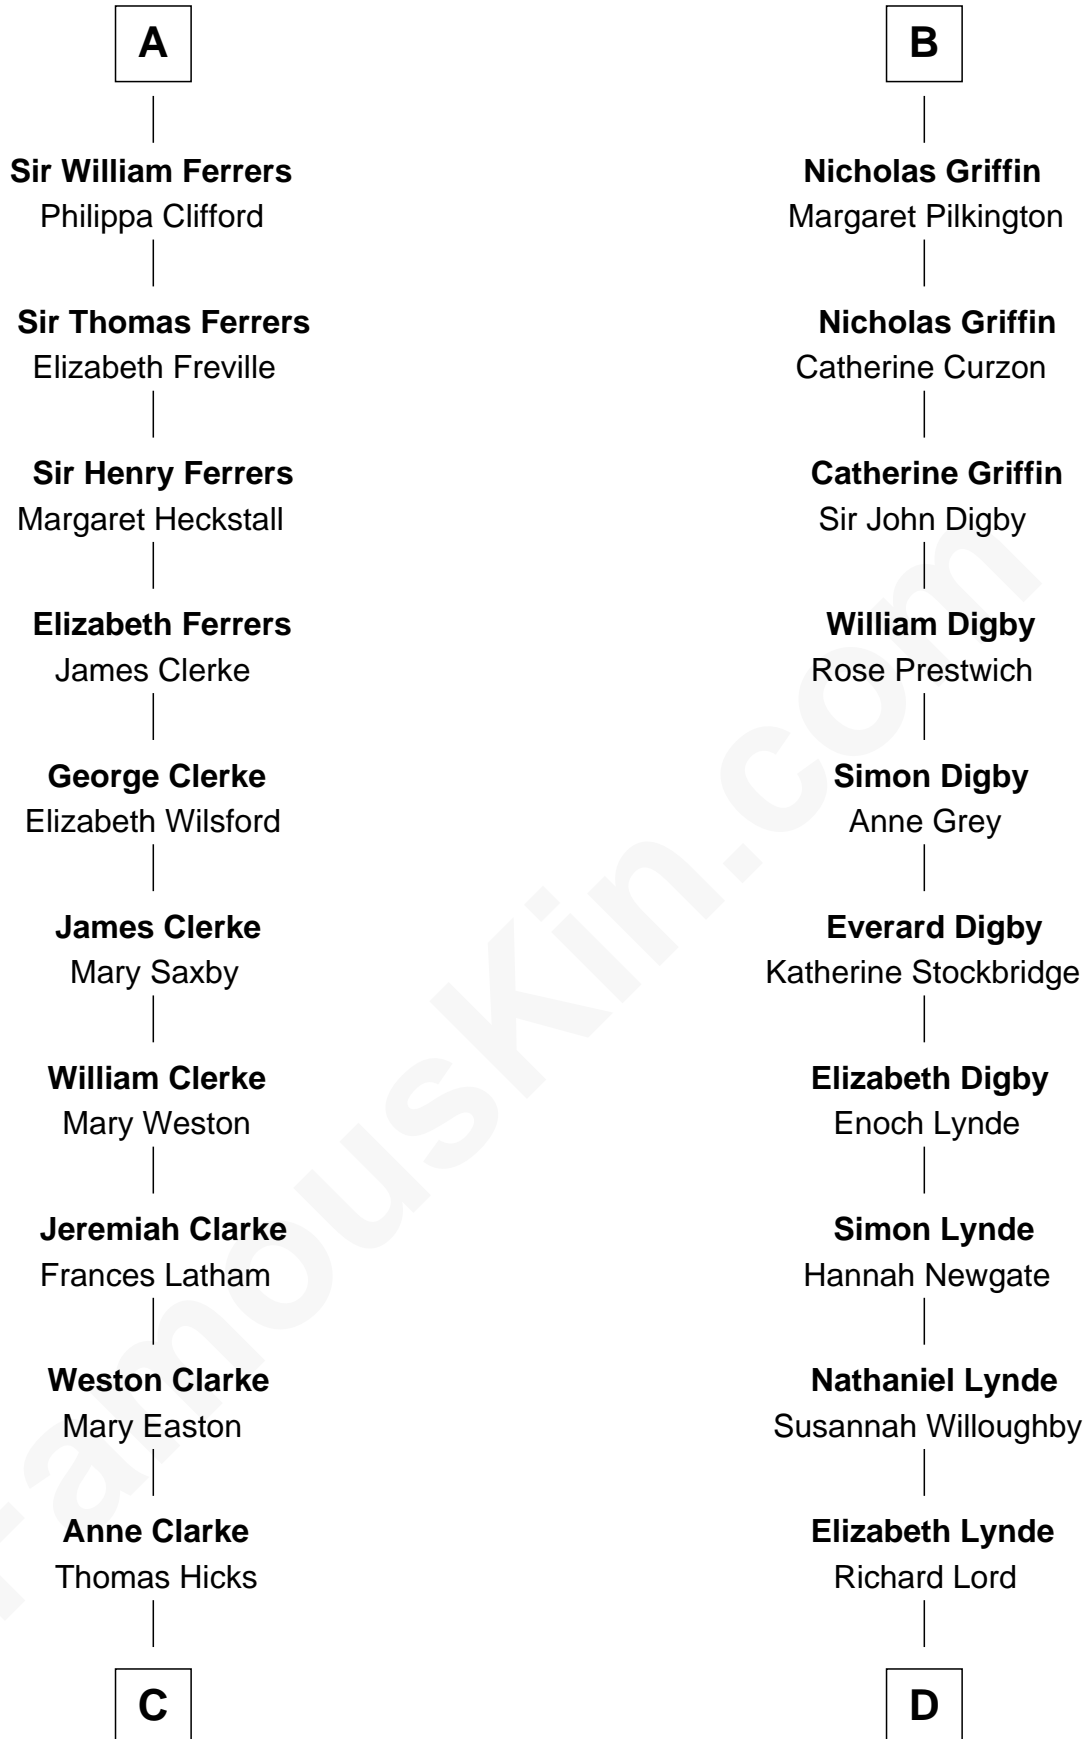

FamousKin.com Relationship Chart of

Hetty Green

"The Witch of Wall Street"

21st cousin of

J.P. Morgan

American Banker and Art Collector

Sir William Marshal

Isabel de Clare

Edward Mott Robinson

Hetty Green

"The Witch of Wall Street"

D

Lynde Lord

Lois Sheldon

Lynde Lord

Mary Lyman