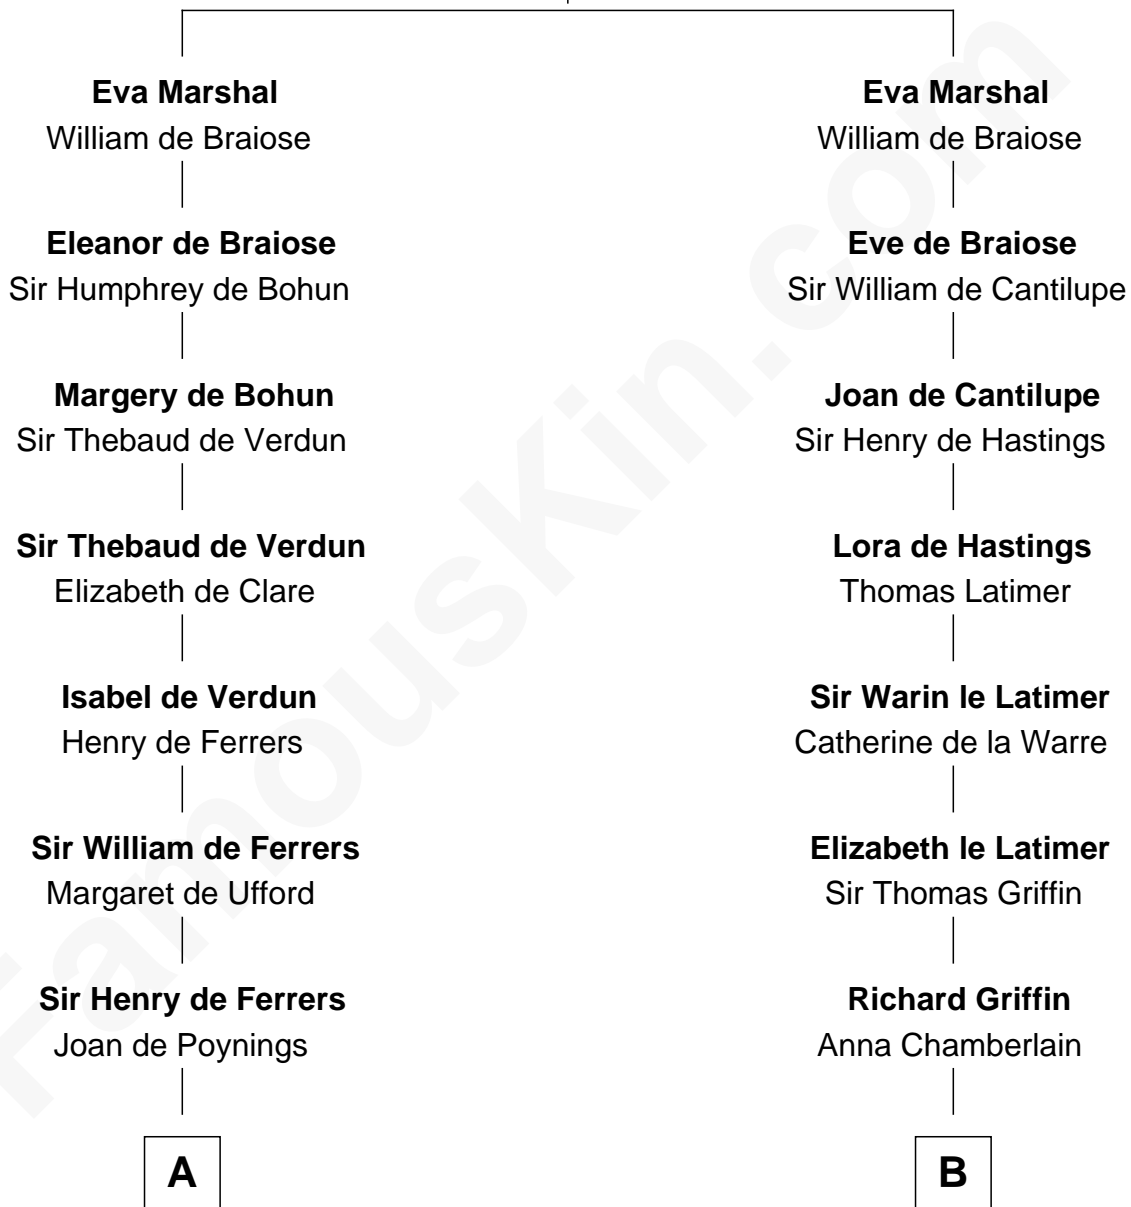

FamousKin.com Relationship Chart of

Hetty Green

"The Witch of Wall Street"

21st cousin of

J.P. Morgan

American Banker and Art Collector

Sir William Marshal

Isabel de Clare

Edward Mott Robinson

Hetty Green

"The Witch of Wall Street"

D

Lynde Lord

Lois Sheldon

Lynde Lord

Mary Lyman