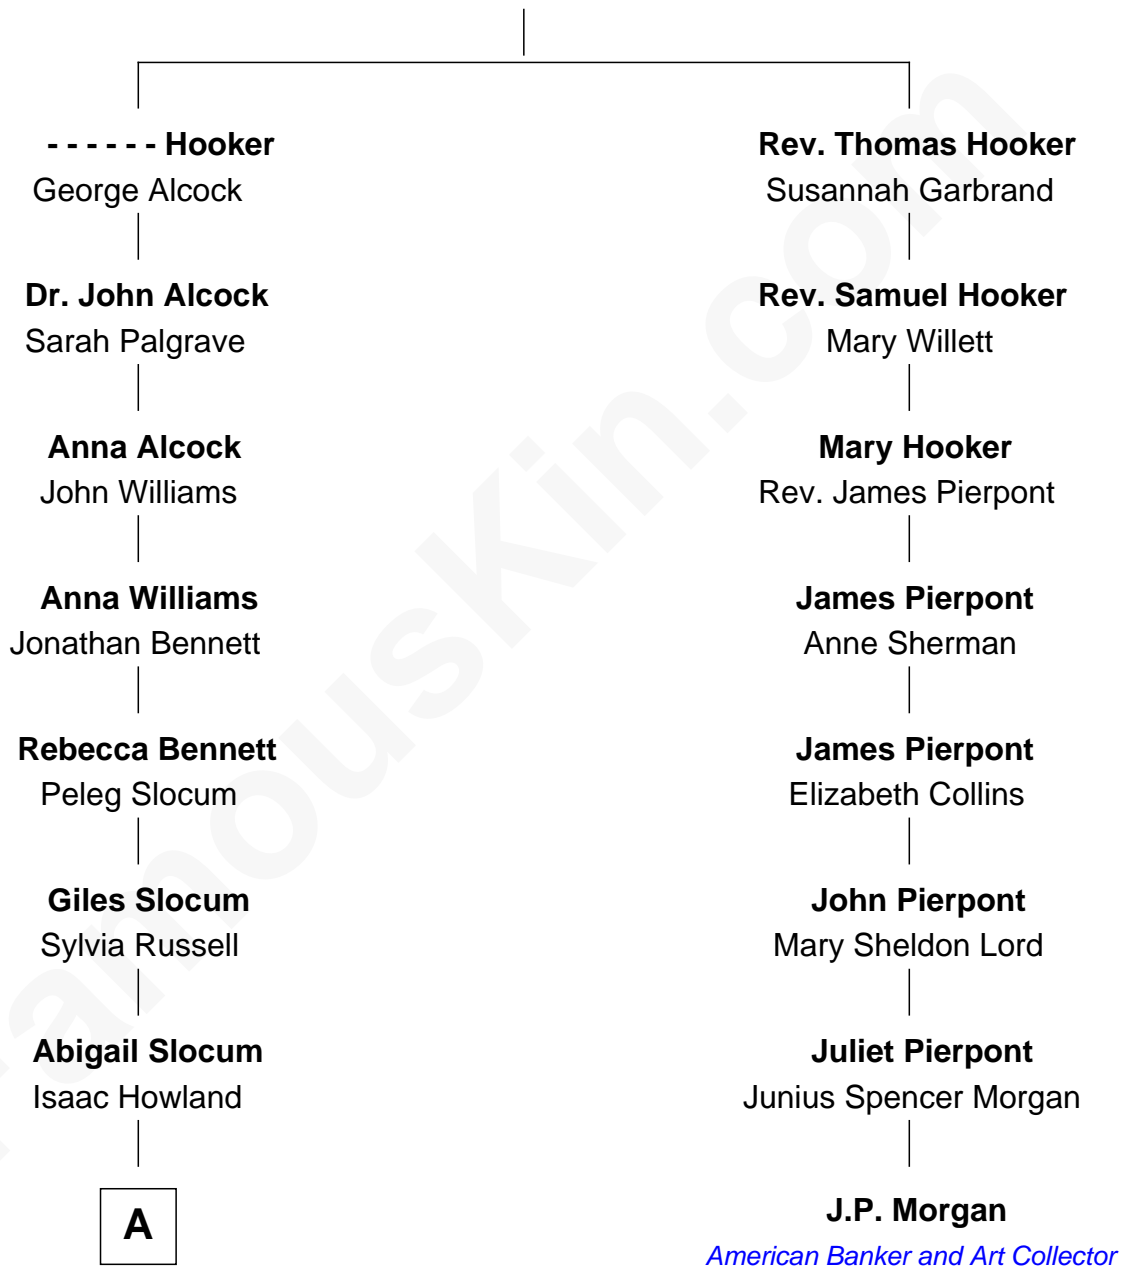

# FamousKin.com Relationship Chart of

**Hetty Green**

*"The Witch of Wall Street"*

7th cousin 2 times removed of

**J.P. Morgan**

*American Banker and Art Collector*

**Thomas Hooker**

**A**

—  
**Mehitable Howland**

Gideon Howland

—  
**Abby Slocum Howland**

Edward Mott Robinson

—  
**Hetty Green**

*"The Witch of Wall Street"*

FamousKin.com