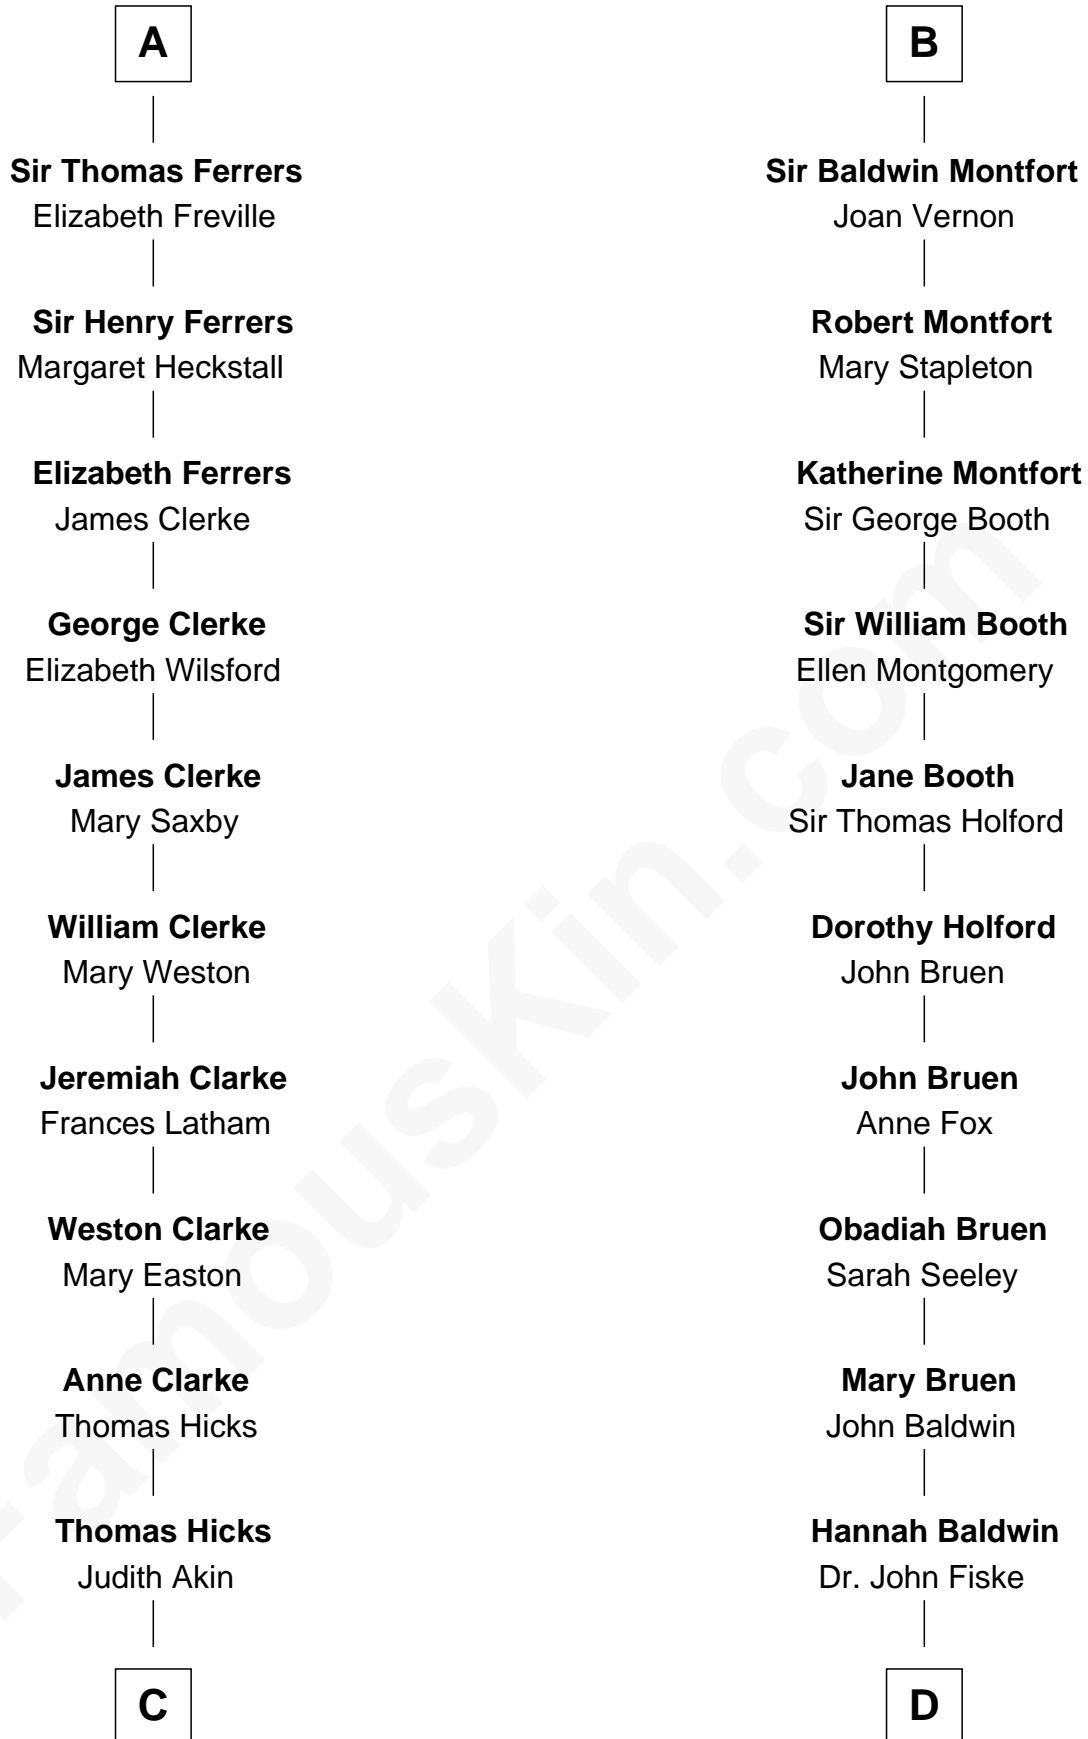

## Relationship Chart of

### Hetty Green

*"The Witch of Wall Street"*

20th cousin 1 time removed of

**Stephen A. Douglas**

*Participated in Lincoln-Douglas Debates*

**C**

**Sarah Hicks**  
Gideon Howland

**Gideon Howland**  
Mehitable Howland

**Abby Slocum Howland**  
Edward Mott Robinson

**Hetty Green**  
*"The Witch of Wall Street"*

**D**

**Benjamin Fiske**  
Abigail Bowen

**Benjamin Fiske**  
Susannah Briggs

**Rev. Nathaniel Fiske**  
Sarah Arnold