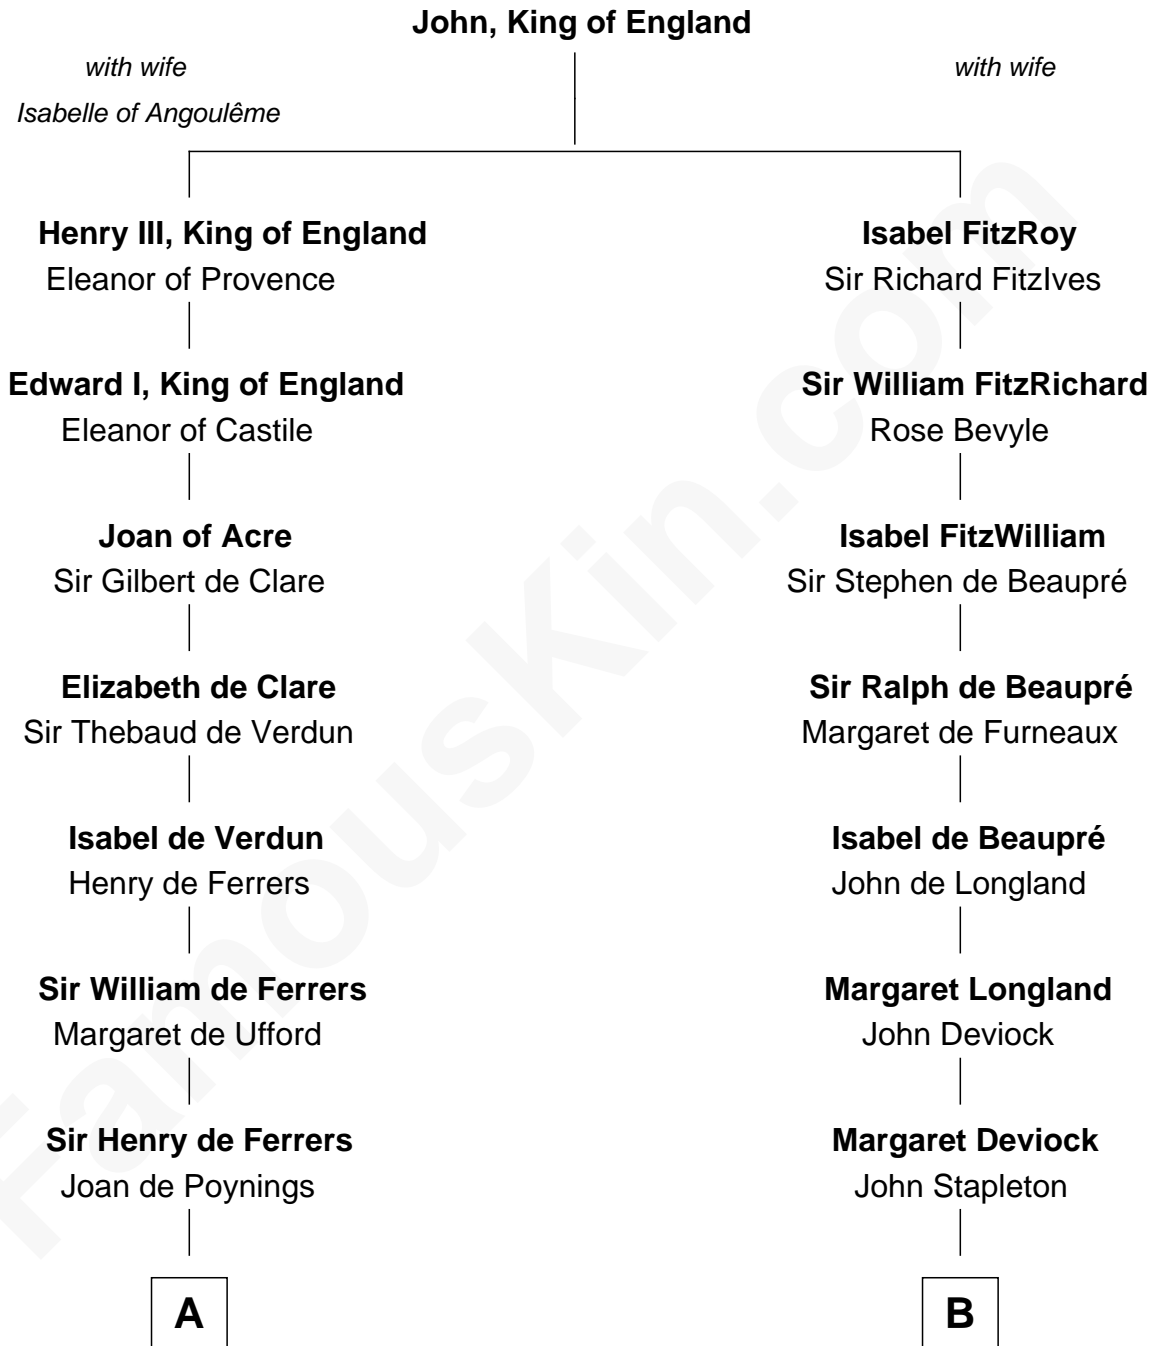

FamousKin.com Relationship Chart of

Hetty Green

"The Witch of Wall Street"

21st cousin of

Stephen A. Douglas

Participated in Lincoln-Douglas Debates

C

Thomas Hicks