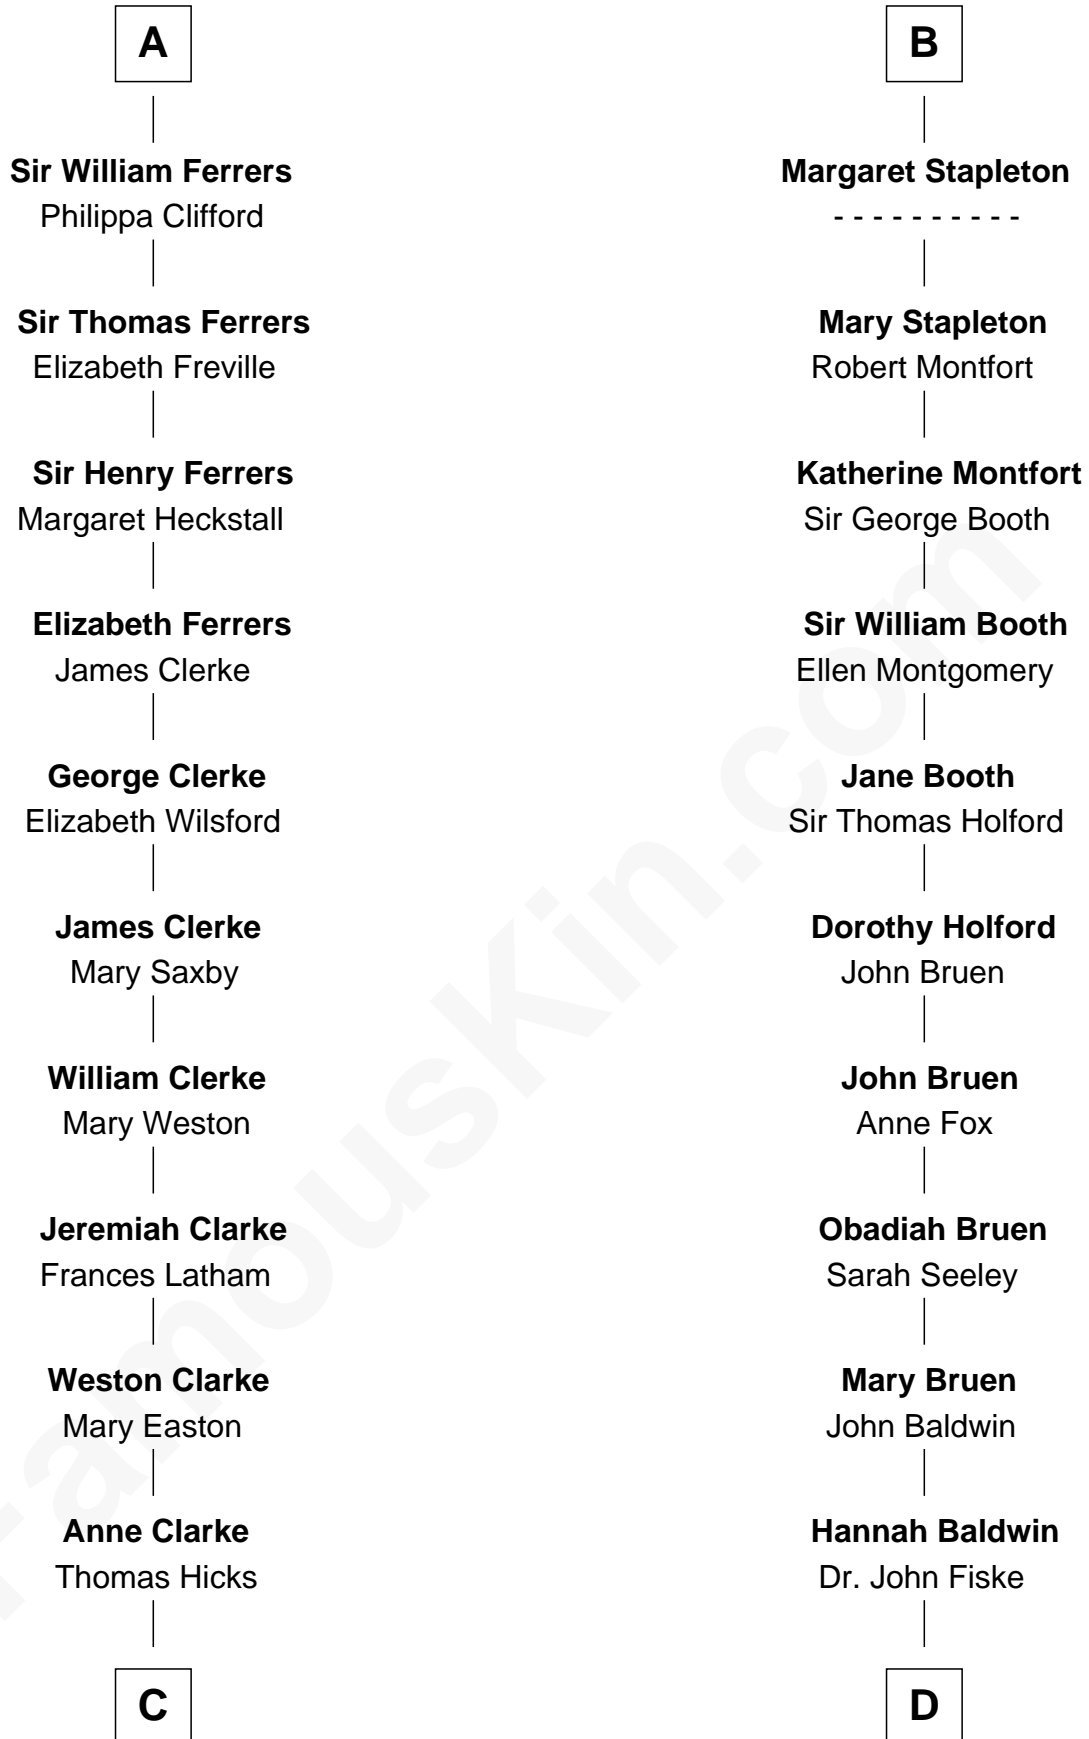

FamousKin.com Relationship Chart of

Hetty Green

"The Witch of Wall Street"

21st cousin of

Stephen A. Douglas

Participated in Lincoln-Douglas Debates

C

Thomas Hicks

Judith Akin

Sarah Hicks

Gideon Howland

Gideon Howland

Mehitable Howland

Abby Slocum Howland

Edward Mott Robinson

Hetty Green