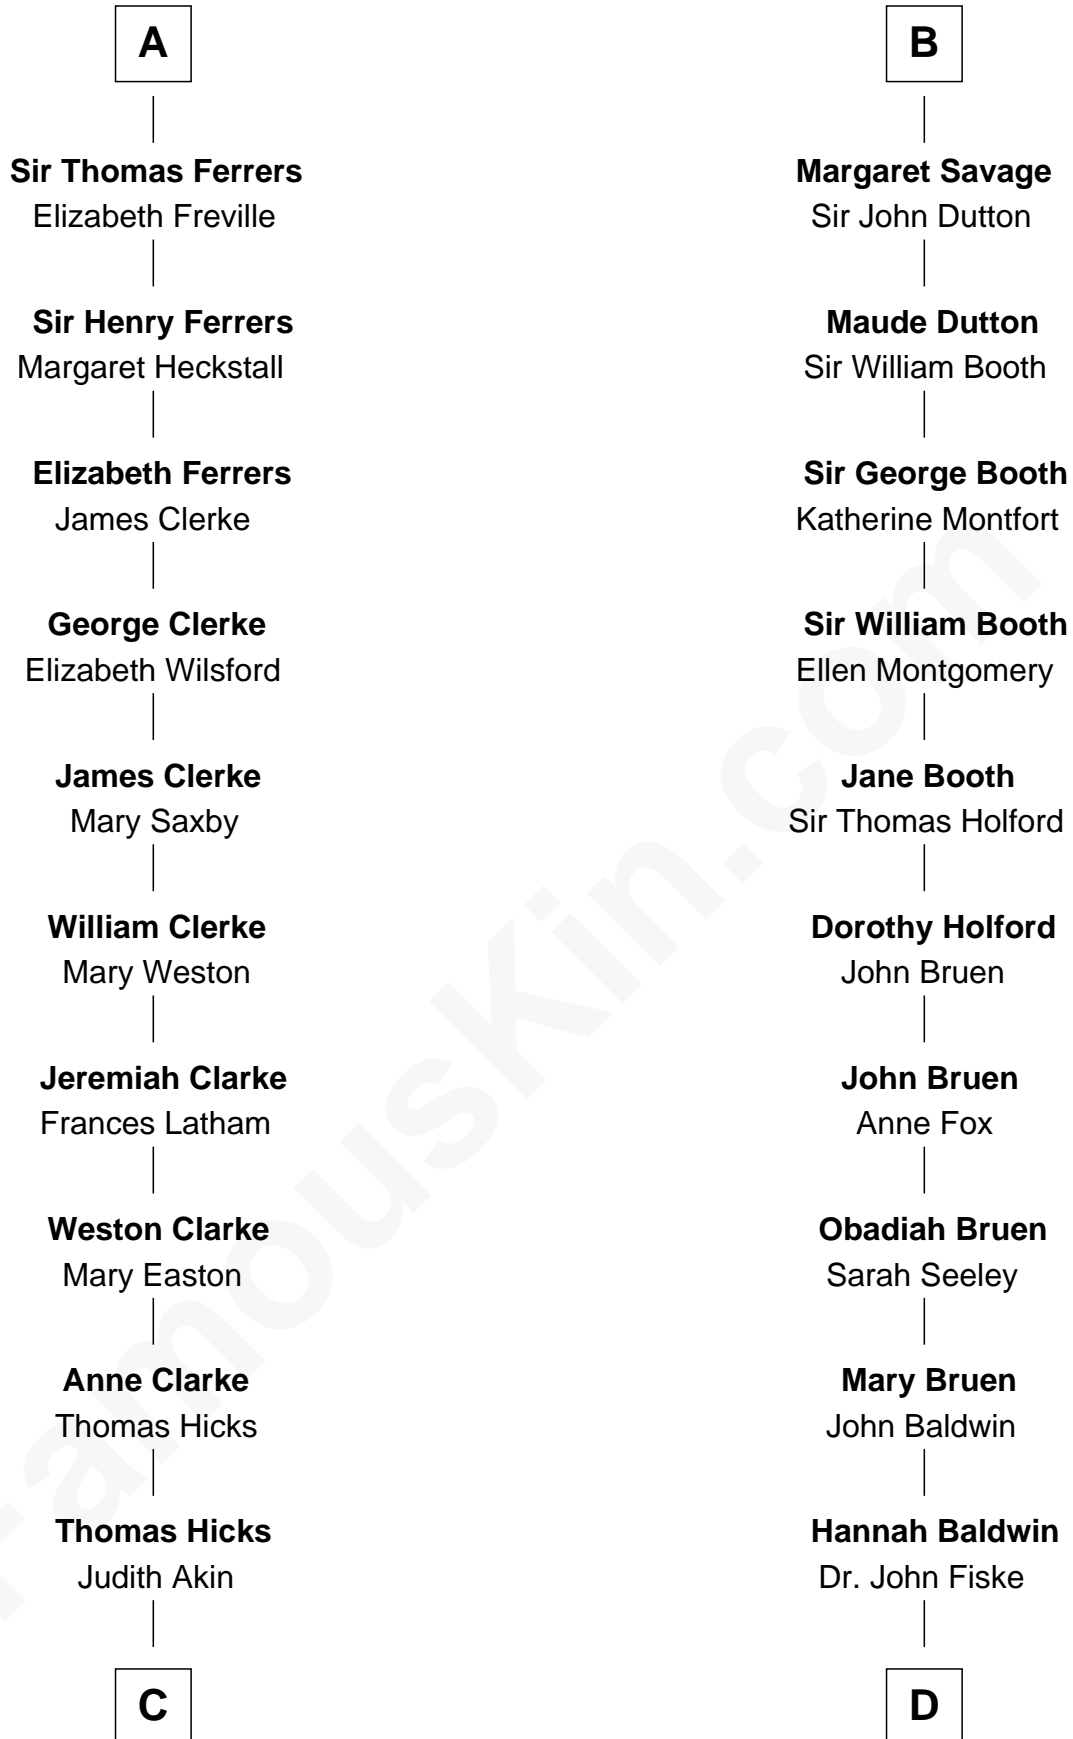

FamousKin.com

Relationship Chart of

Hetty Green

"The Witch of Wall Street"

20th cousin 1 time removed of

Stephen A. Douglas

Participated in Lincoln-Douglas Debates

C