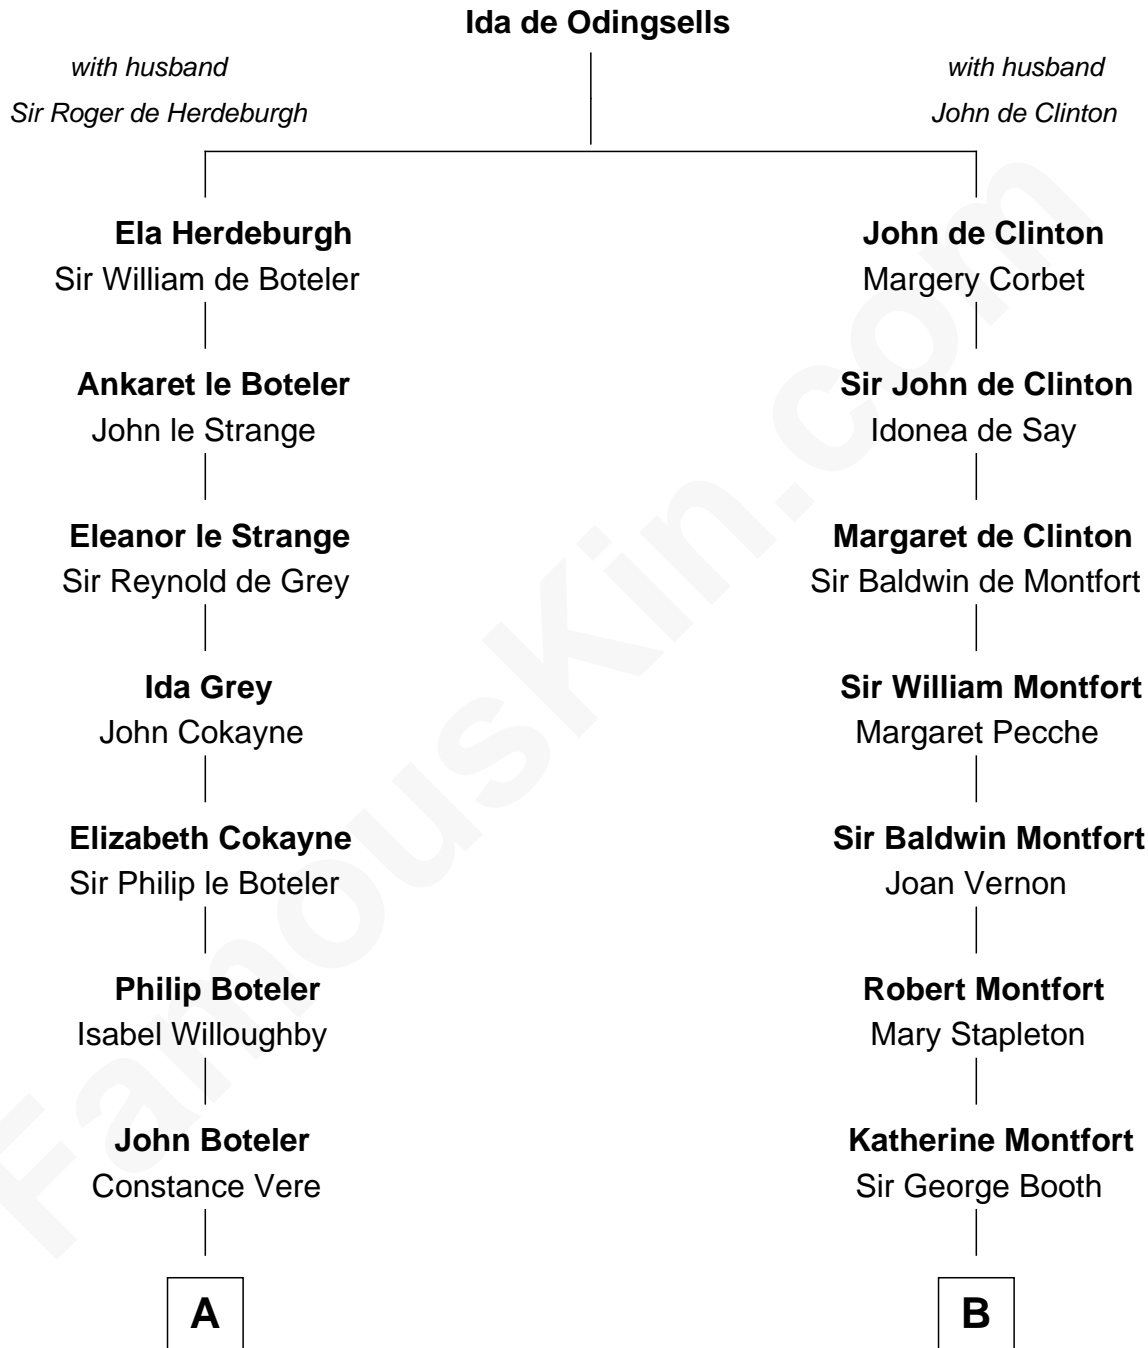

FamousKin.com

Relationship Chart of

Hetty Green

"The Witch of Wall Street"

18th cousin 1 time removed of

Stephen A. Douglas

Participated in Lincoln-Douglas Debates

C

Gideon Howland
Mehitable Howland

Abby Slocum Howland
Edward Mott Robinson

Hetty Green
"The Witch of Wall Street"

D

Sarah Fiske
Dr. Stephen Arnold Douglass

Stephen A. Douglas
The Lincoln-Douglas Debates

FamousKin.com