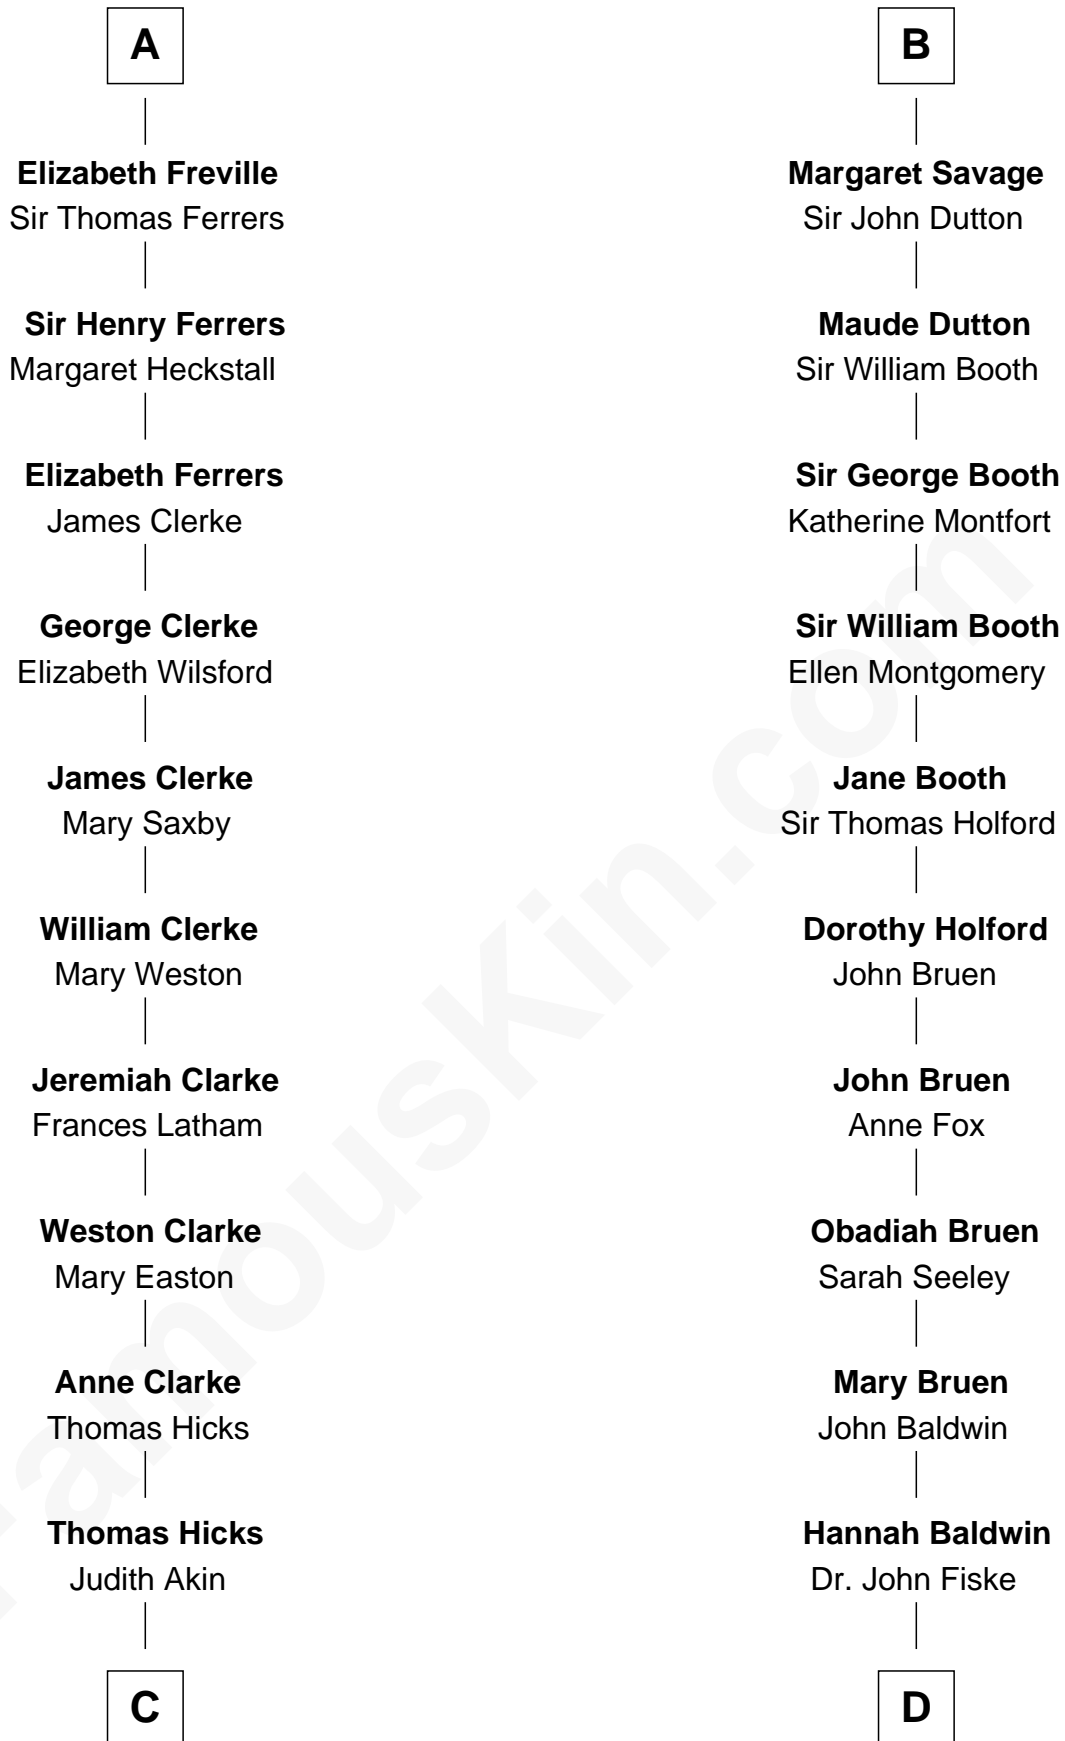

## Relationship Chart of

### Hetty Green

*"The Witch of Wall Street"*

20th cousin 1 time removed of

**Stephen A. Douglas**

*Participated in Lincoln-Douglas Debates*

**C**

**Sarah Hicks**  
Gideon Howland

**Gideon Howland**  
Mehitable Howland

**Abby Slocum Howland**  
Edward Mott Robinson

**Hetty Green**  
*"The Witch of Wall Street"*

**D**

**Benjamin Fiske**  
Abigail Bowen

**Benjamin Fiske**  
Susannah Briggs

**Rev. Nathaniel Fiske**  
Sarah Arnold