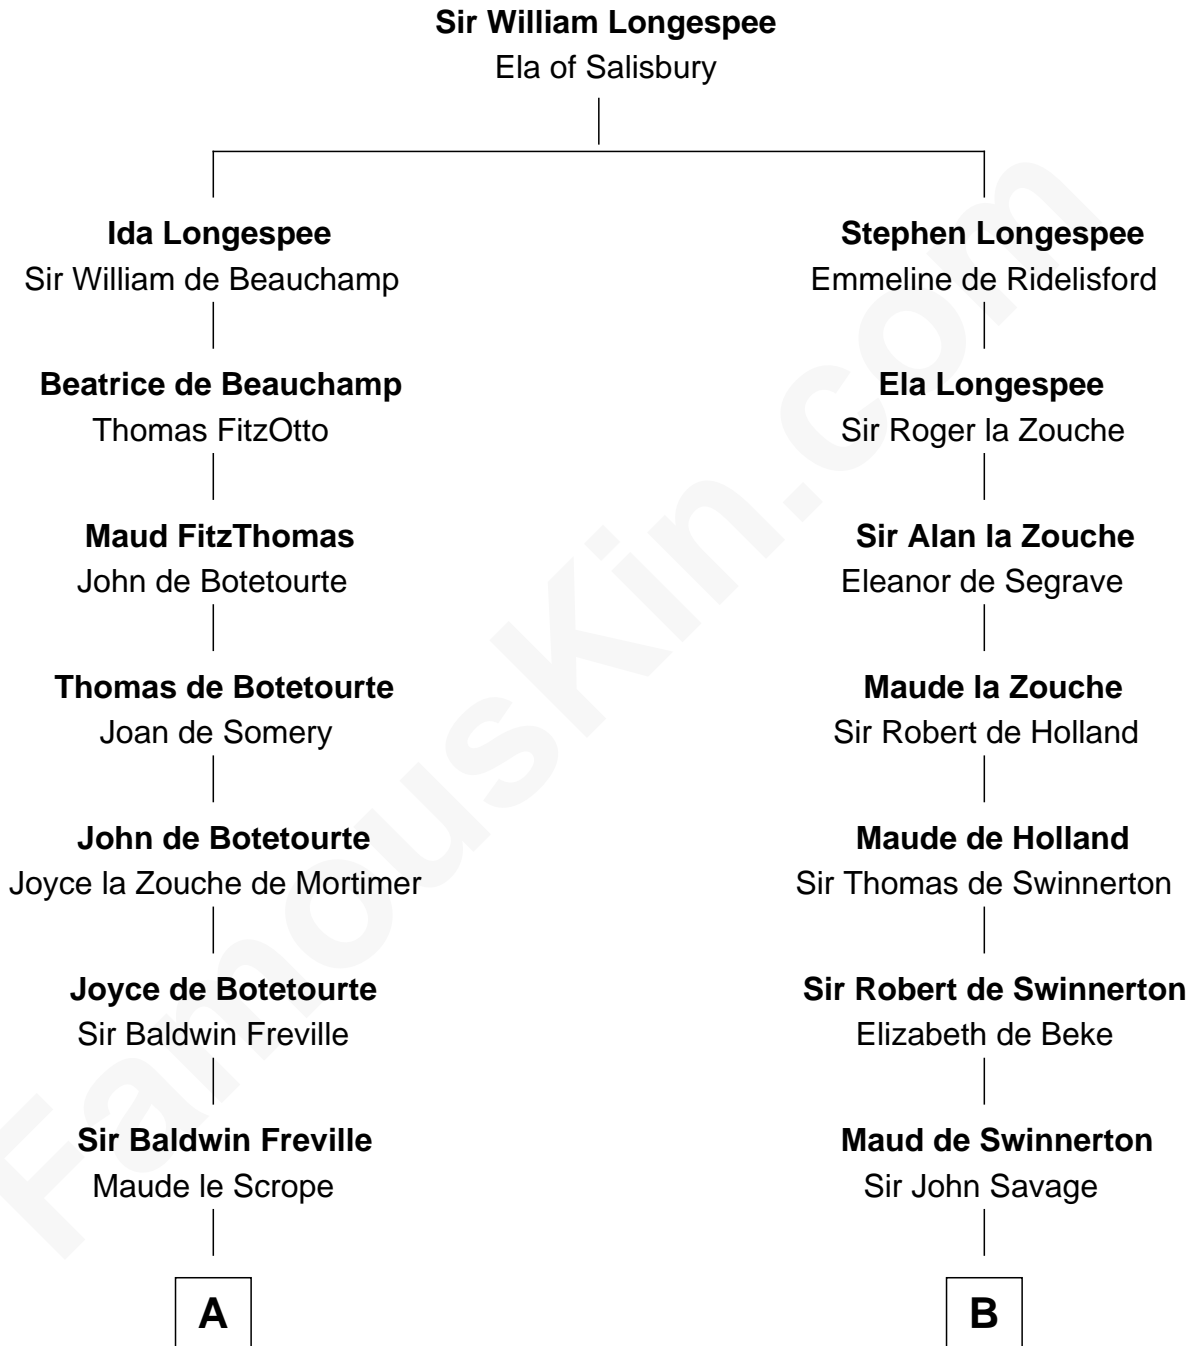

## Relationship Chart of

### Hetty Green

*"The Witch of Wall Street"*

20th cousin 1 time removed of

**Stephen A. Douglas**

*Participated in Lincoln-Douglas Debates*

**C**

**Sarah Hicks**  
Gideon Howland

**Gideon Howland**  
Mehitable Howland