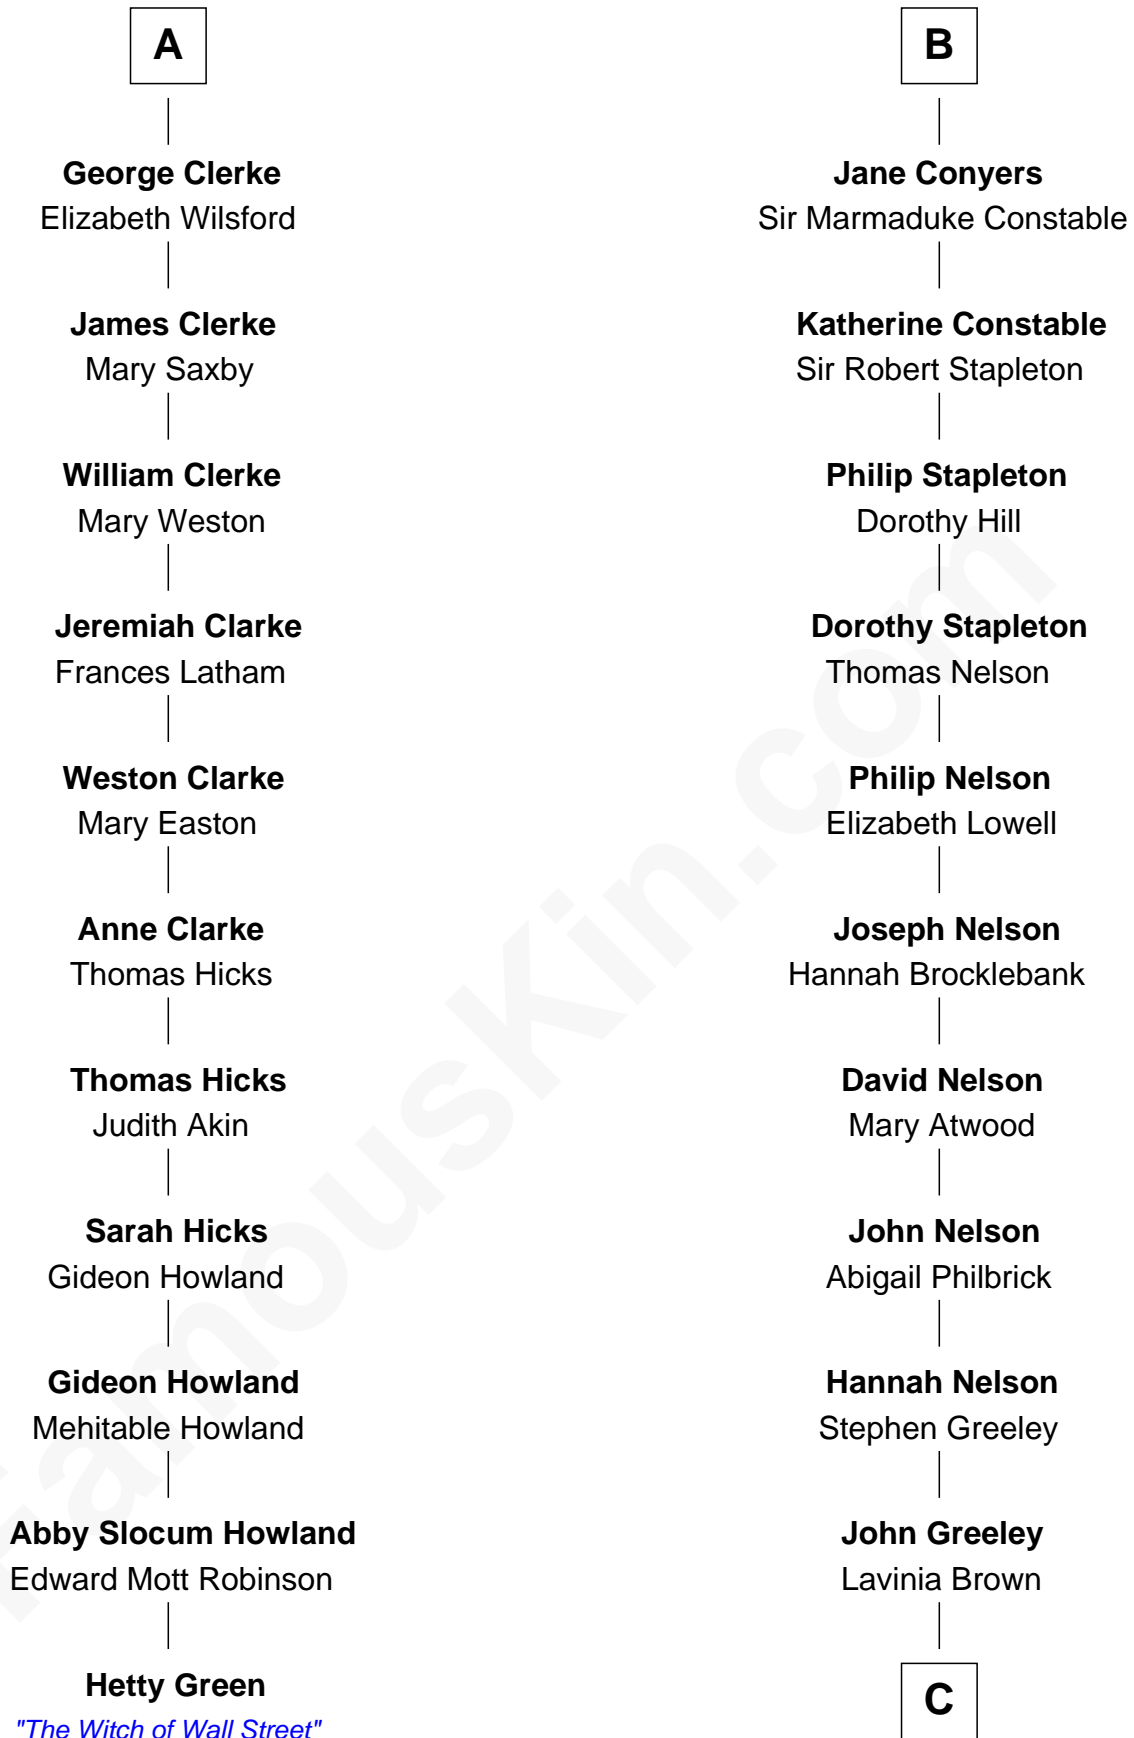

FamousKin.com Relationship Chart of

Hetty Green

"The Witch of Wall Street"

17th cousin 4 times removed of

Margot Kidder

TV and Movie Actress

Sir Thebaud de Verdun

with wife
Elizabeth de Clare

Alice Tunstall

Sir Thomas Ferrers

Elizabeth Freville

Mabel Parr

Sir Humphrey Dacre

Sir Henry Ferrers

Margaret Heckstall

Sir Thomas Dacre

Elizabeth Greystoke

Elizabeth Ferrers

James Clerke

Anne Dacre

Sir Christopher Conyers

A

B

C