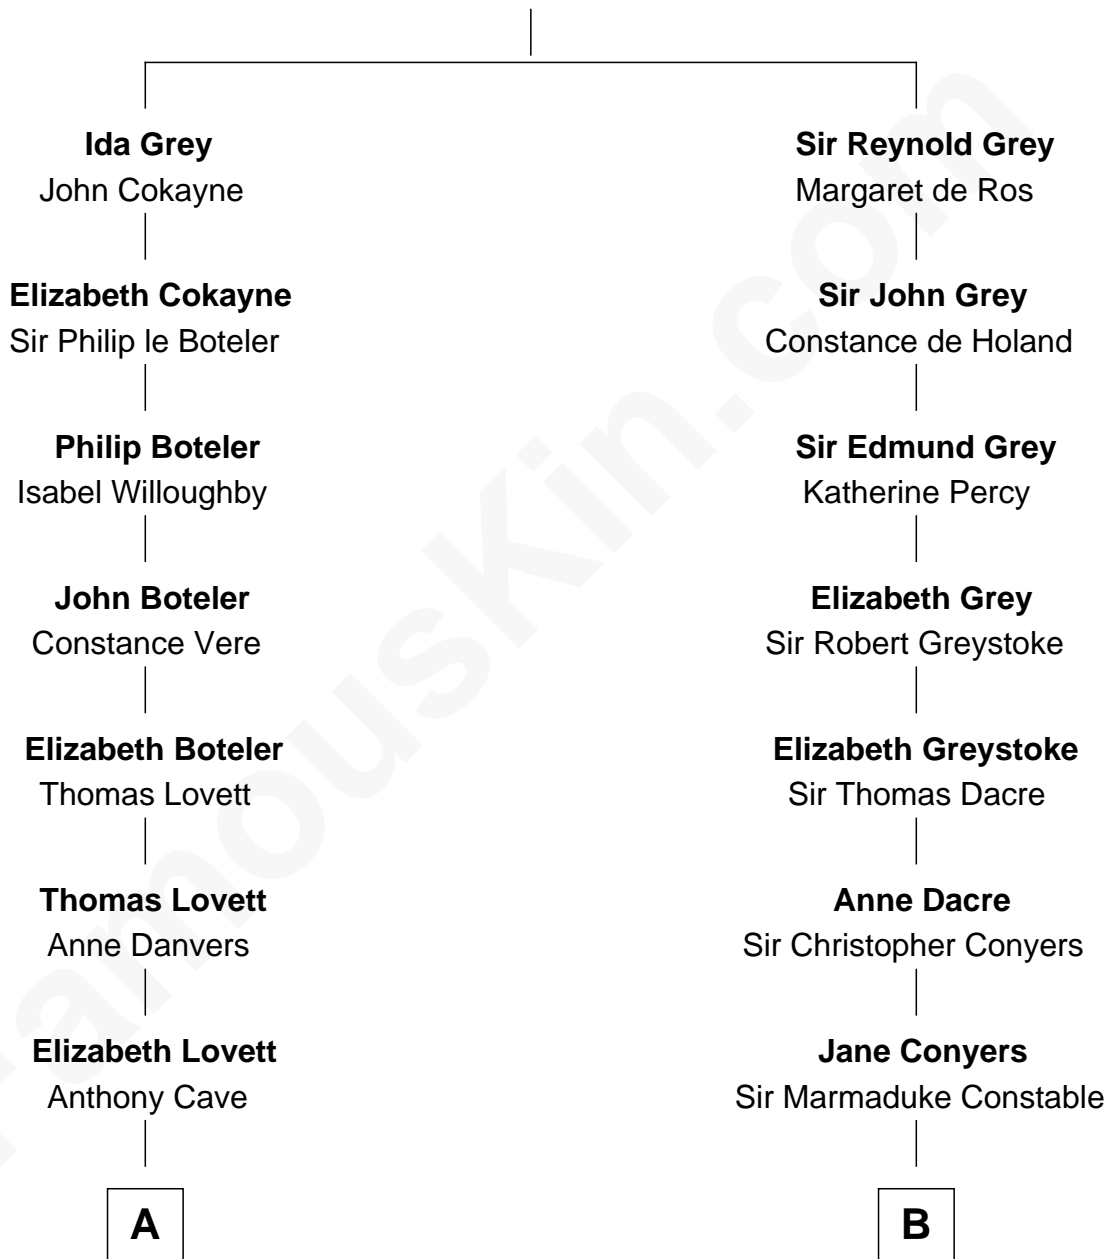

# FamousKin.com Relationship Chart of

**Hetty Green**

*"The Witch of Wall Street"*

16th cousin 4 times removed of

**Margot Kidder**

*TV and Movie Actress*

**Sir Reynold de Grey**

Eleanor le Strange

**C**

—  
**Margaret Q. Greeley**

Dr. David Powell

—  
**Margaret Powell**

Sidney Jesse Kidder

—  
**Kendall Kidder**

Jocelyn Mary Wilson

—  
**Margot Kidder**