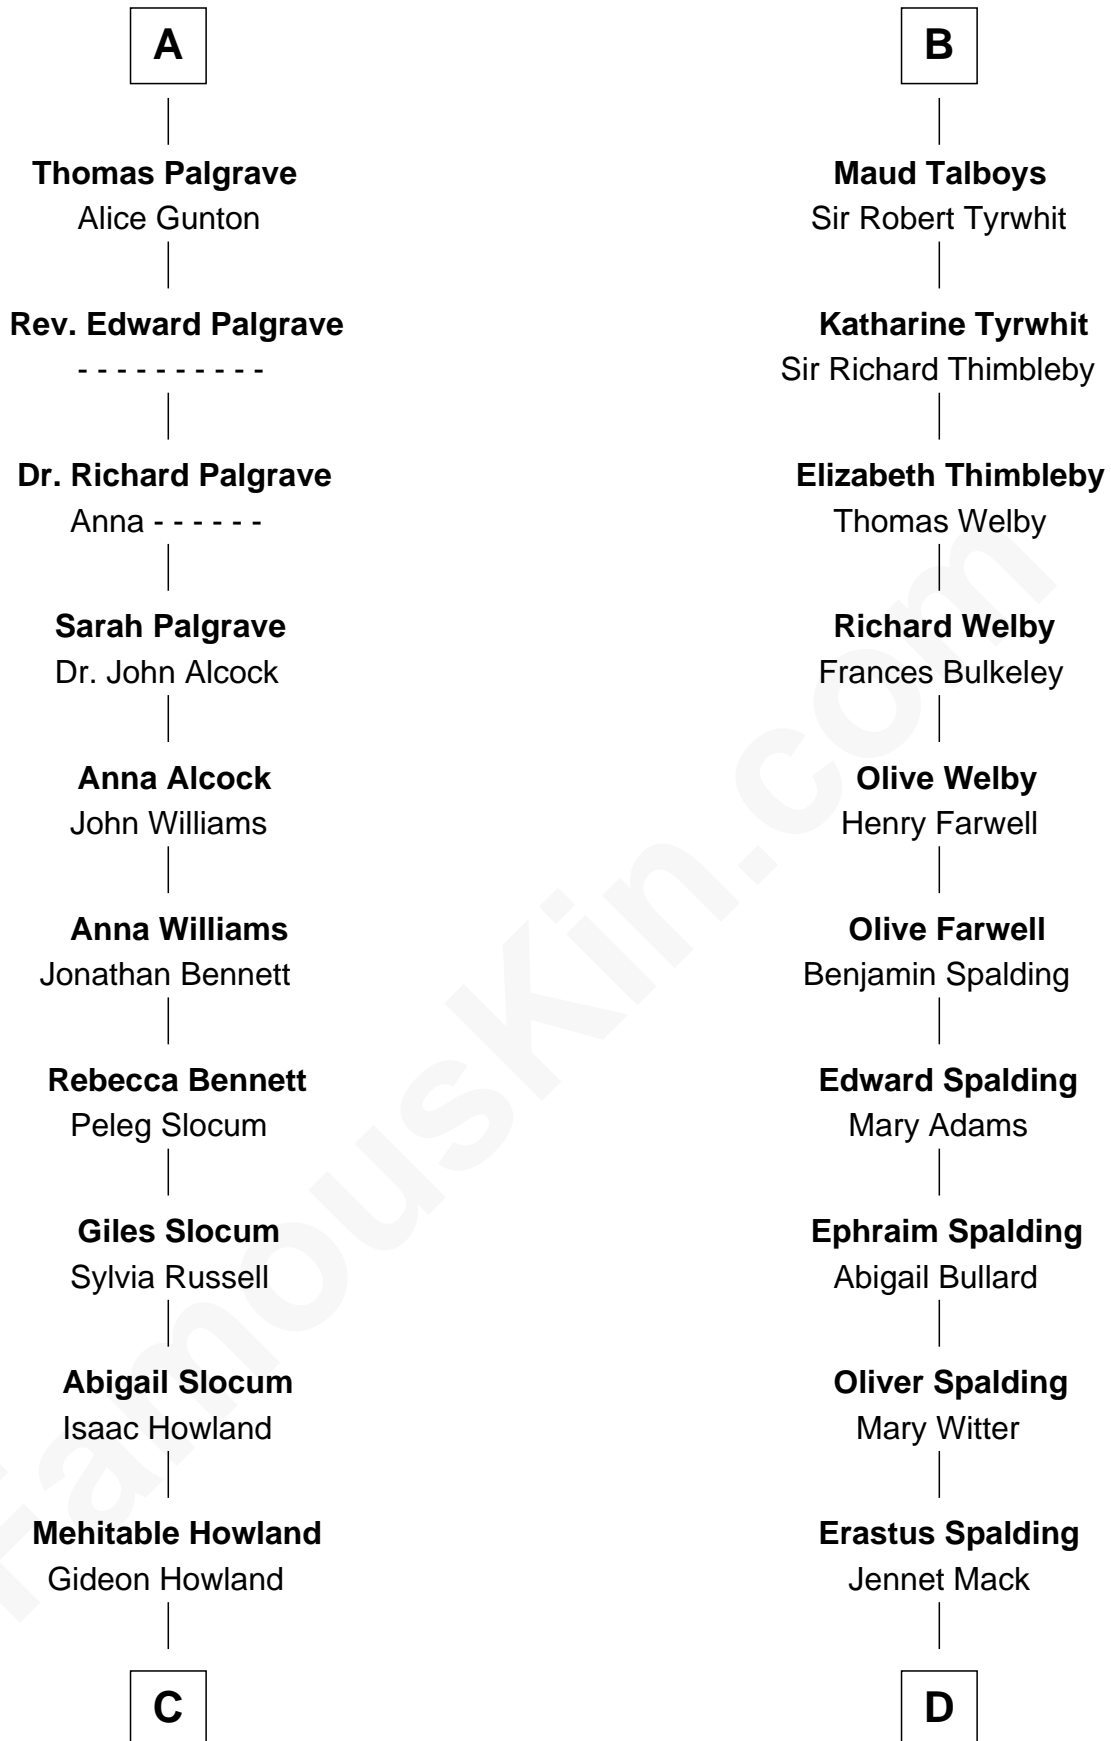

# FamousKin.com Relationship Chart of

**Hetty Green**

*"The Witch of Wall Street"*

18th cousin 2 times removed of

**Katharine Hepburn**

*Movie Actress*

**Henry Plantagenet**

Maud de Chaworth

John de Mowbray

**John de Mowbray**

Elizabeth de Segrave

**Joan de Mowbray**

Sir Thomas Grey

**Maud Grey**

Sir Robert Ogle

**Anne Ogle**

Sir William Heron

**Elizabeth Heron**

Sir John Heron

**Elizabeth Heron**

Sir Robert Talboys

**B**

**C**

**Abby Slocum Howland**

Edward Mott Robinson

**Hetty Green**

*"The Witch of Wall Street"*

**D**

**Martha Ann Spalding**

Leman Benton Garlinghouse

**Caroline Garlinghouse**

Alfred Augustus Houghton