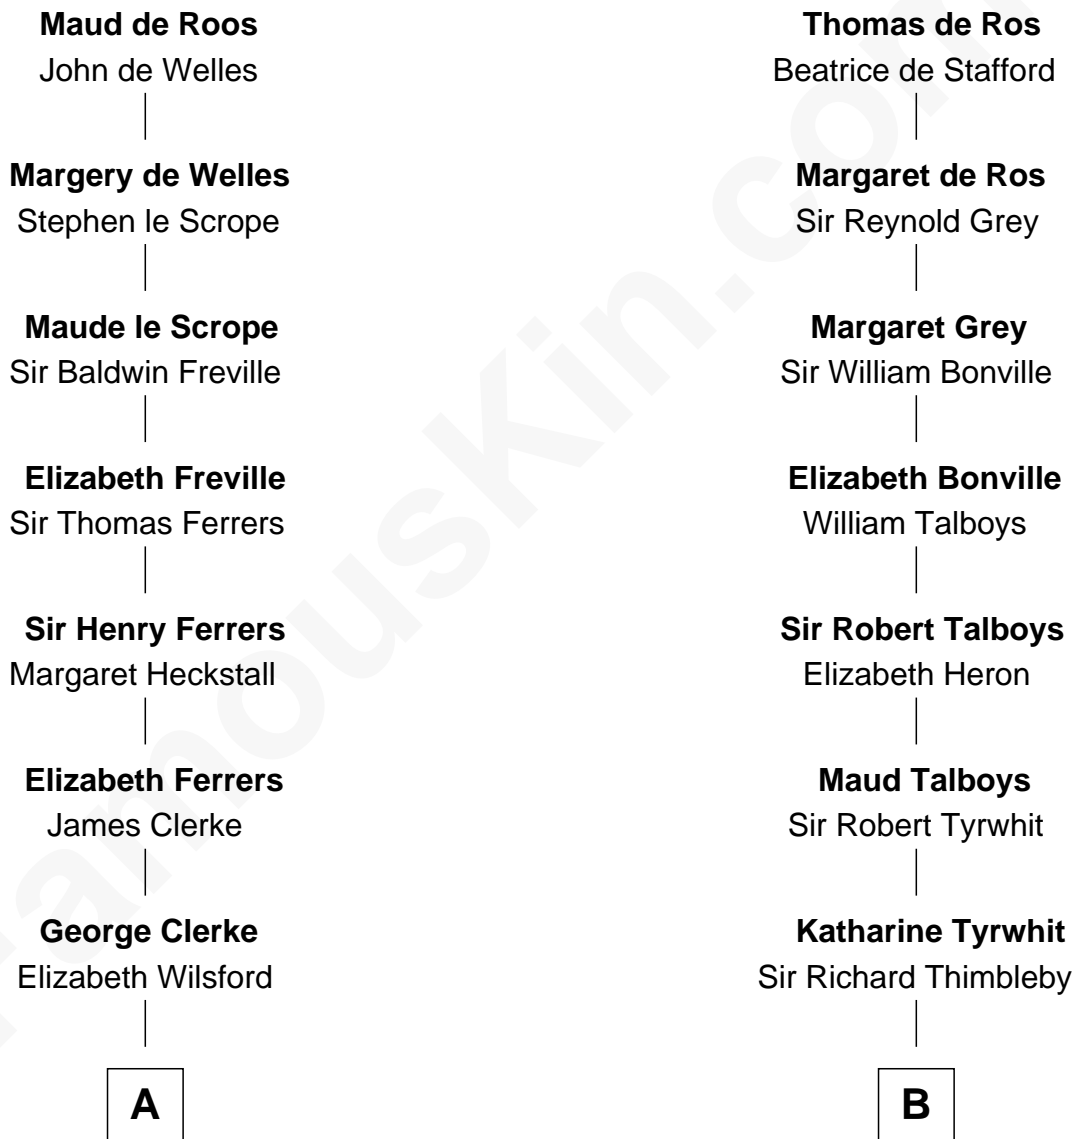

## Relationship Chart of

**Hetty Green**

*"The Witch of Wall Street"*

16th cousin 2 times removed of

**Katharine Hepburn**

*Movie Actress*

**Sir William de Ros**  
Margery de Badlesmere

C