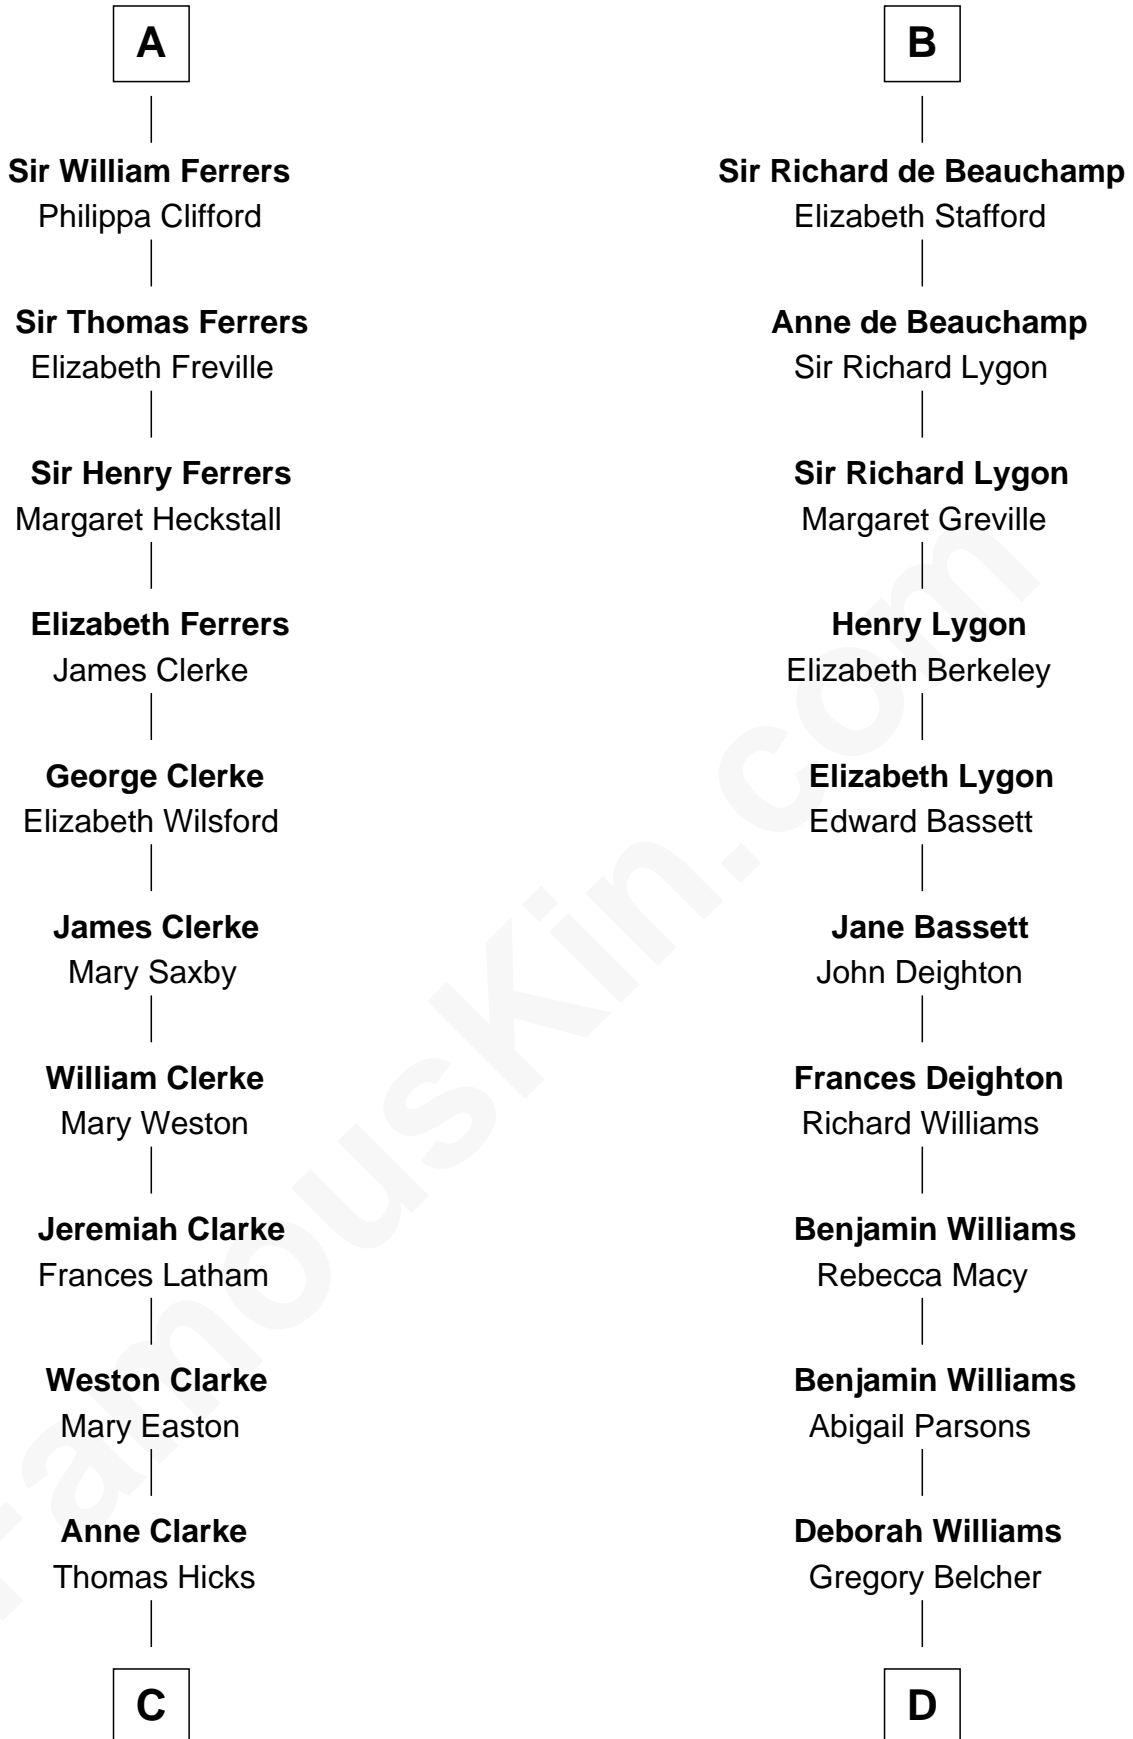

# FamousKin.com Relationship Chart of

**Hetty Green**

*"The Witch of Wall Street"*

21st cousin of

**General Douglas MacArthur**

*U.S. Army - World War II*

**C**

**Thomas Hicks**

Judith Akin

**Sarah Hicks**

Gideon Howland

**Gideon Howland**

Mehitable Howland

**Abby Slocum Howland**

Edward Mott Robinson

**Hetty Green**

*"The Witch of Wall Street"*

**D**

**Benjamin Belcher**

Sarah Barney

**Benjamin Barney Belcher**

Olive - - - - -

**Aurelia Belcher**

Arthur MacArthur