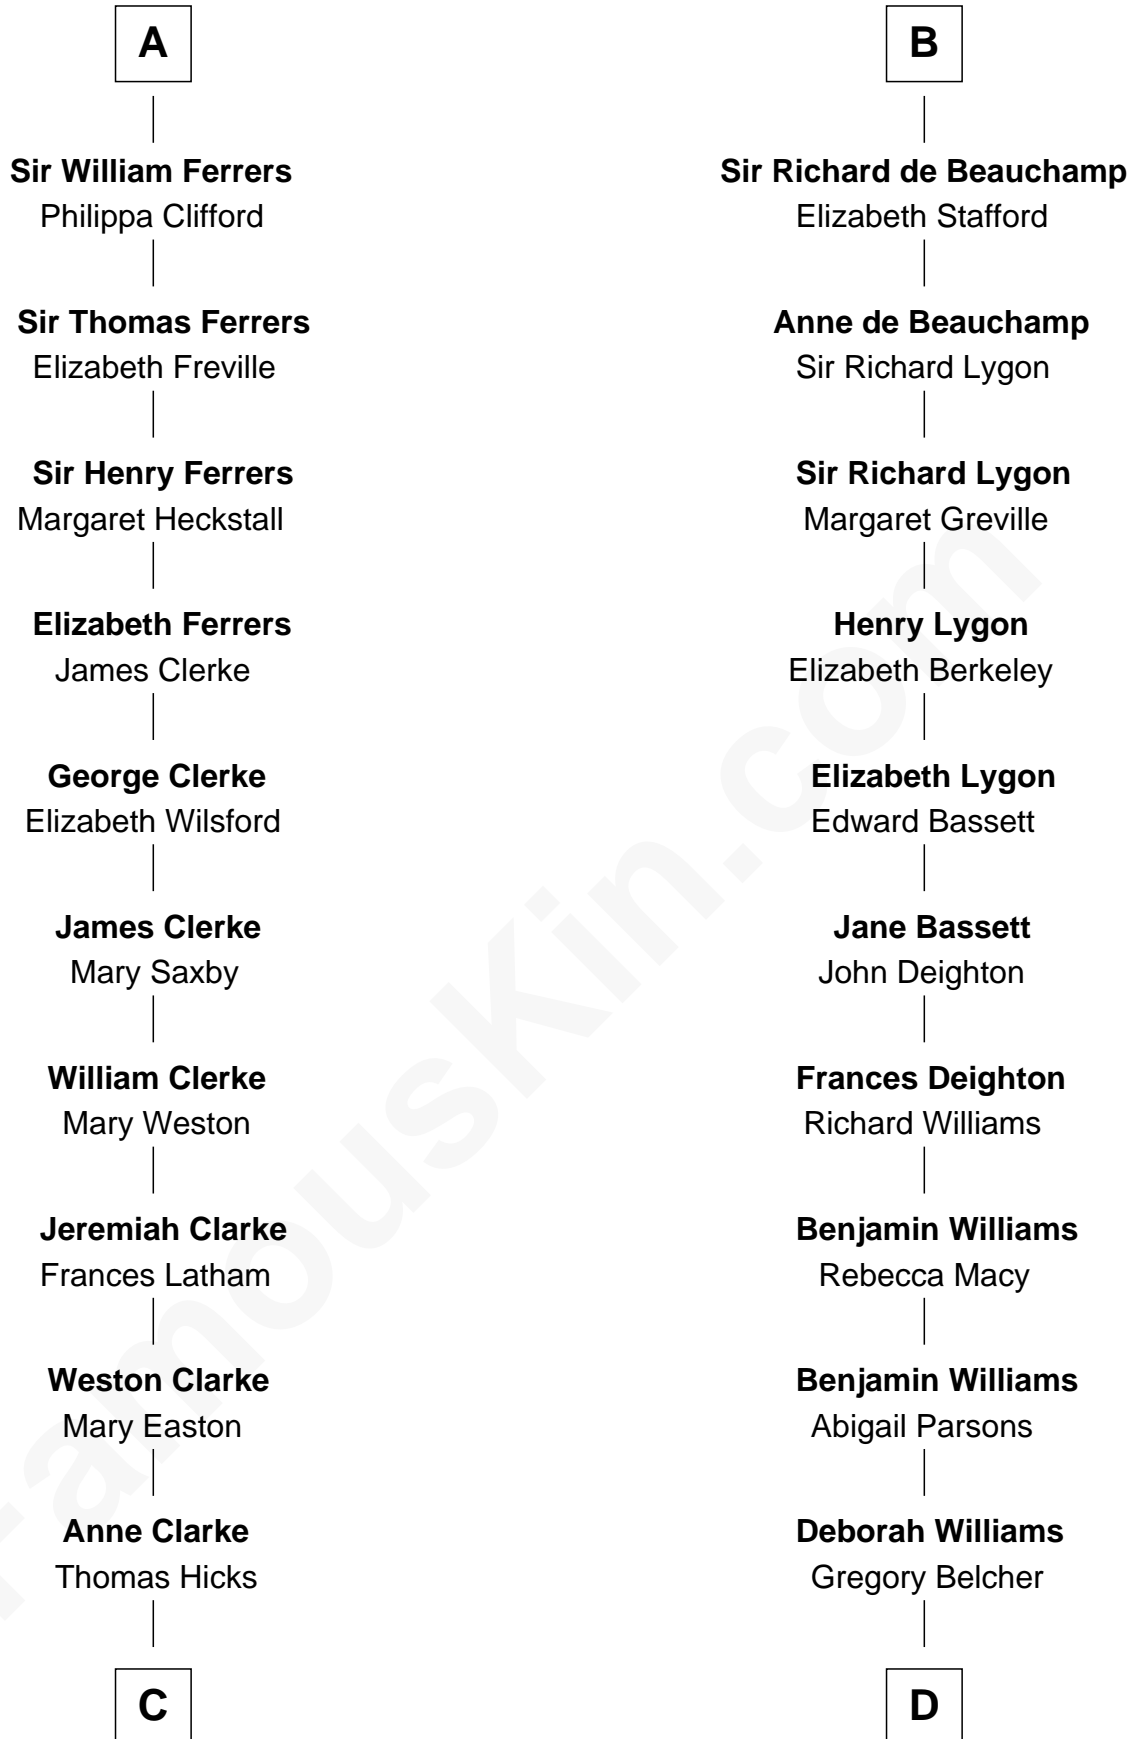

FamousKin.com Relationship Chart of

Hetty Green

"The Witch of Wall Street"

21st cousin of

General Douglas MacArthur

U.S. Army - World War II

Raoul de Lusgnan

Alice de Eu

C

Thomas Hicks

Judith Akin

Sarah Hicks

Gideon Howland

Gideon Howland

Mehitable Howland

Abby Slocum Howland

Edward Mott Robinson

Hetty Green

"The Witch of Wall Street"

D

Benjamin Belcher

Sarah Barney

Benjamin Barney Belcher

Olive - - - - -