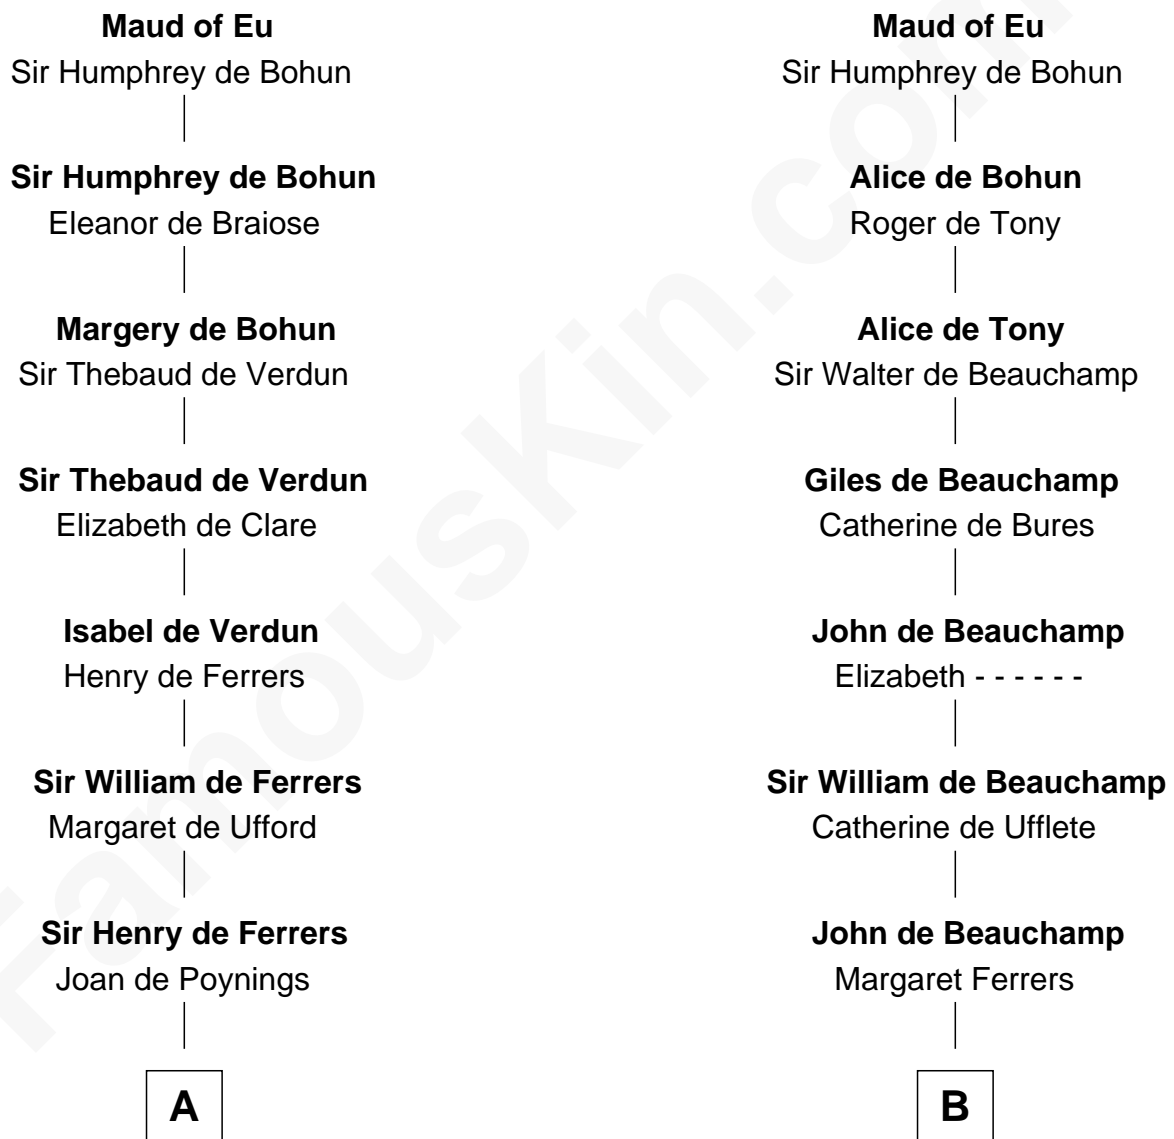

FamousKin.com Relationship Chart of

Hetty Green

"The Witch of Wall Street"

21st cousin of

General Douglas MacArthur

U.S. Army - World War II

Raoul de Lusgnan

Alice de Eu

Edward Mott Robinson

Hetty Green

"The Witch of Wall Street"

D

Benjamin Belcher

Sarah Barney

Benjamin Barney Belcher

Olive - - - - -