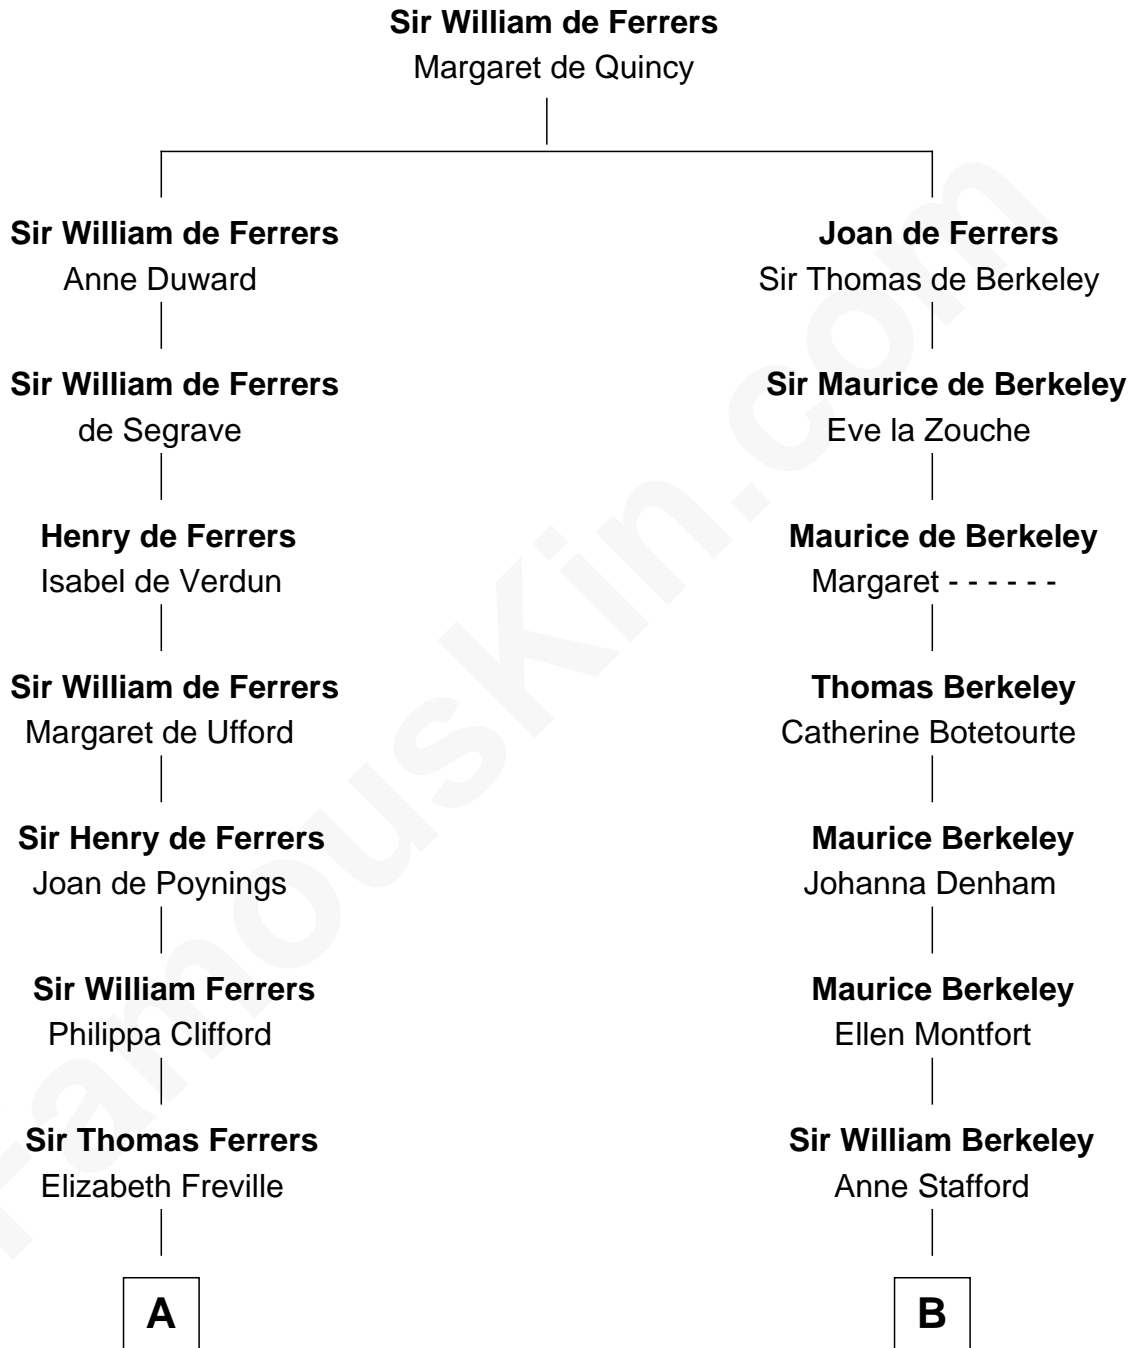

## Relationship Chart of

### Hetty Green

*"The Witch of Wall Street"*

19th cousin 1 time removed of

### General Douglas MacArthur

*U.S. Army - World War II*

**A**

**Sir Henry Ferrers**  
Margaret Heckstall

**Elizabeth Ferrers**  
James Clerke

**George Clerke**  
Elizabeth Wilsford

**James Clerke**  
Mary Saxby