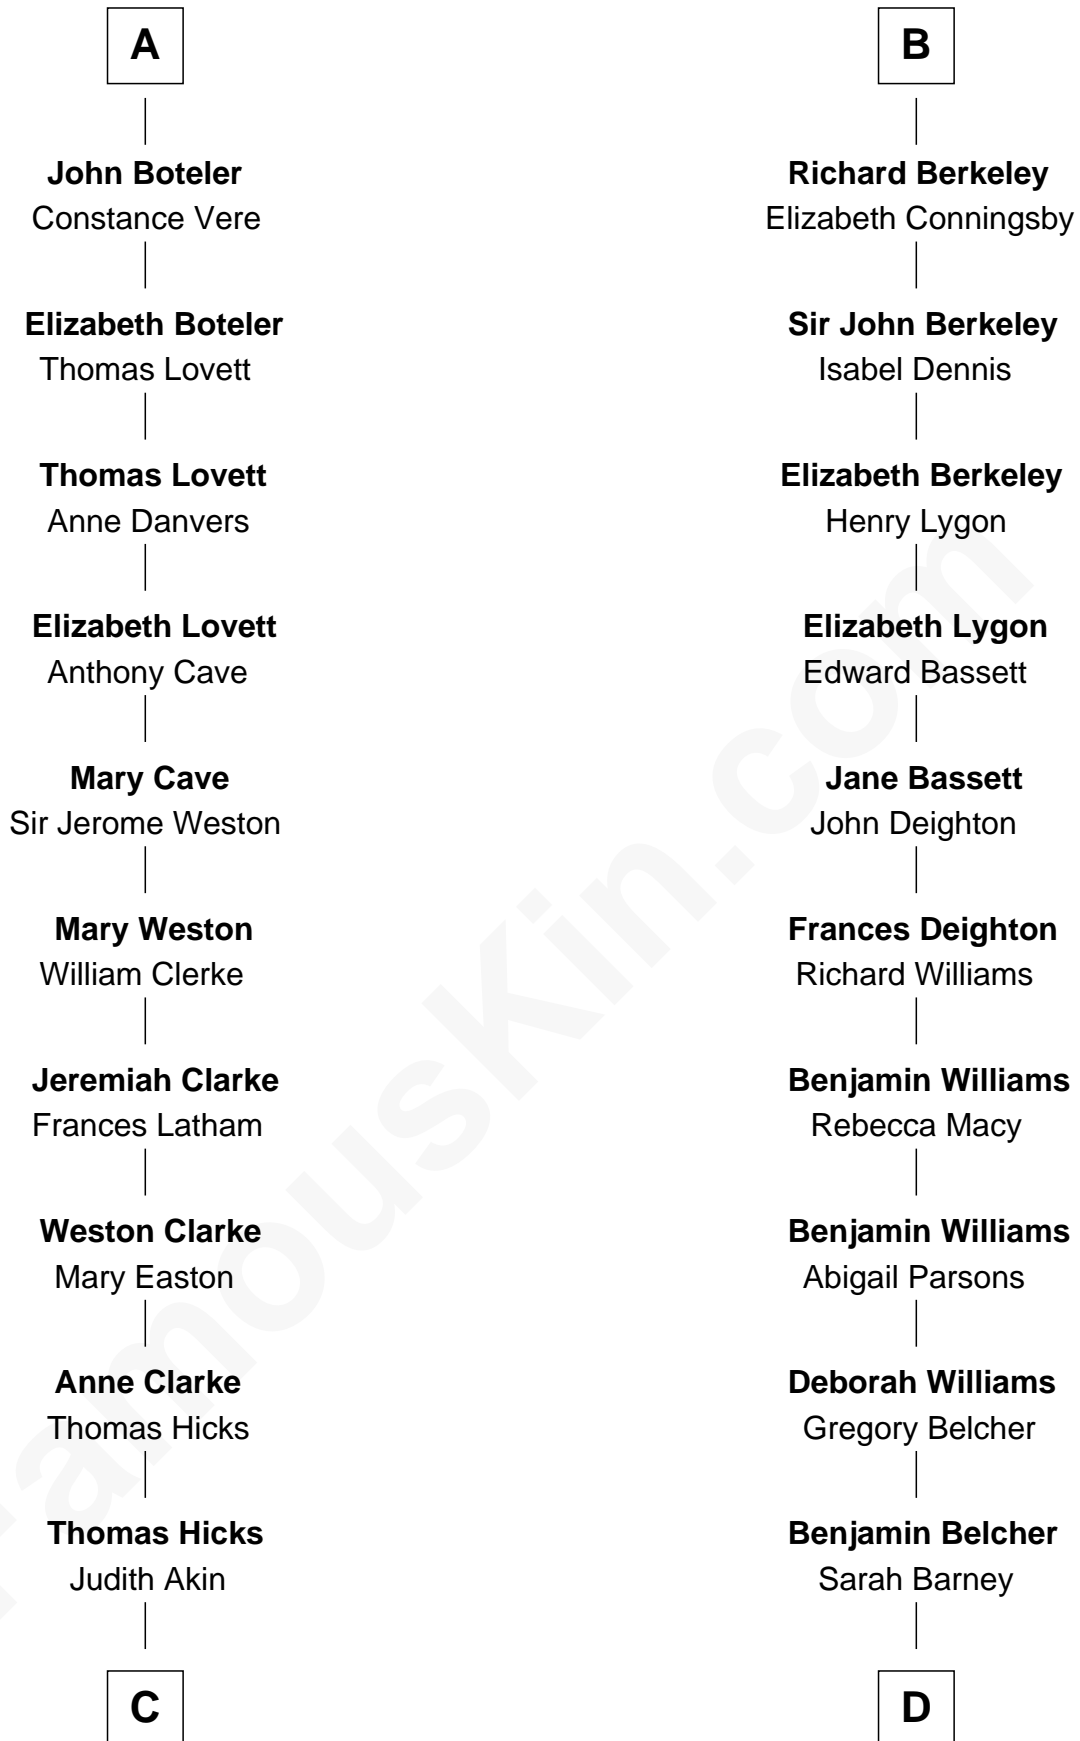

FamousKin.com

Relationship Chart of

Hetty Green

"The Witch of Wall Street"

20th cousin of

General Douglas MacArthur

U.S. Army - World War II

Sir William de Cantilupe

Eve de Braiose

Joan de Cantilupe
Sir Henry de Hastings

Sir John de Hastings
Isabel de Valence

Elizabeth de Hastings
Sir Roger de Grey

Sir Reynold de Grey
Eleanor le Strange

Ida Grey
John Cokayne

Elizabeth Cokayne
Sir Philip le Boteler

Philip Boteler
Isabel Willoughby

A

Milicent de Cantilupe
Eudo la Zouche

Eve la Zouche
Sir Maurice de Berkeley

Maurice de Berkeley
Margaret - - - - -

Thomas Berkeley
Catherine Botetourte

Maurice Berkeley
Johanna Denham

Maurice Berkeley
Ellen Montfort

Sir William Berkeley
Anne Stafford

B

C

Sarah Hicks
Gideon Howland

Gideon Howland
Mehitable Howland

Abby Slocum Howland
Edward Mott Robinson

Hetty Green
"The Witch of Wall Street"