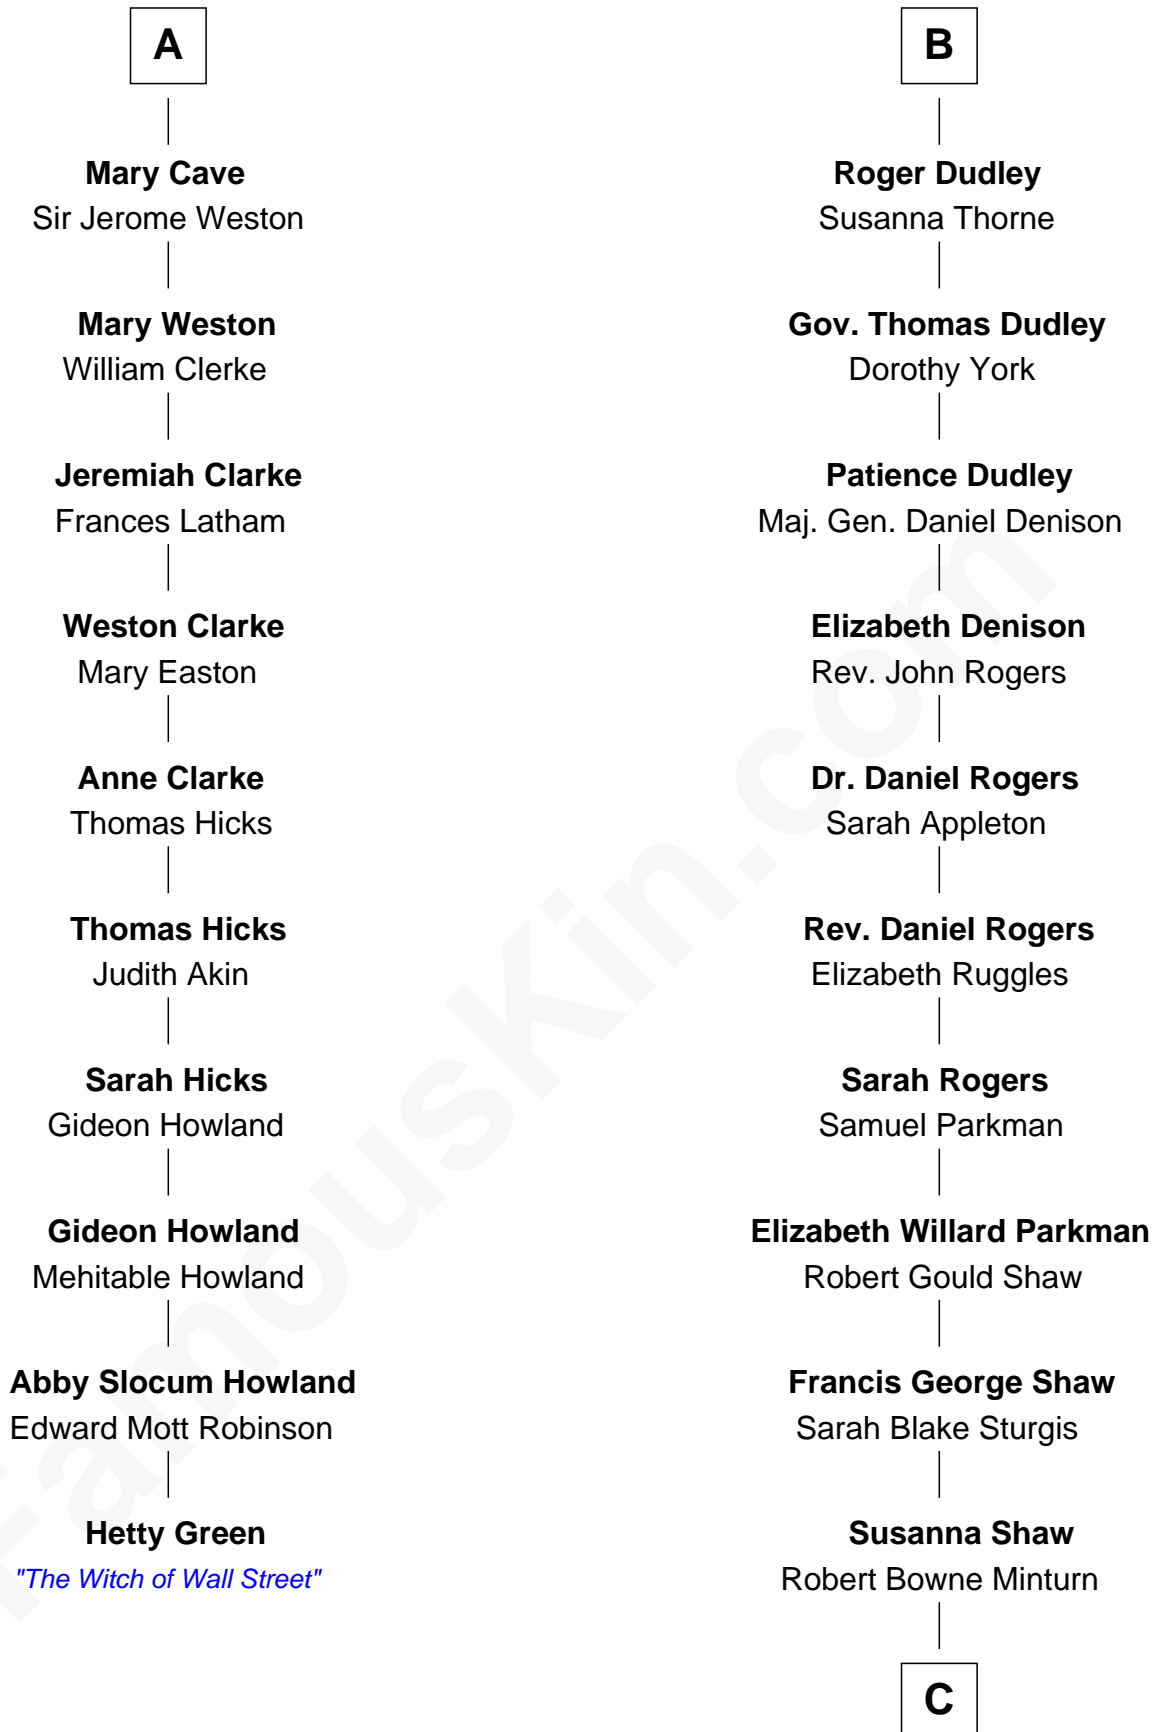

# FamousKin.com Relationship Chart of

**Hetty Green**

*"The Witch of Wall Street"*

16th cousin 4 times removed of

**Kyra Sedgwick**

*TV and Movie Actress*

**Sir Reynold de Grey**

Eleanor le Strange

**C**

**Sarah May Minturn**  
Henry Dwight Sedgwick

**Robert Minturn Sedgwick**  
Helen Peabody

**Henry Dwight Sedgwick**  
Patricia Ann Rosenwald

**Kyra Sedgwick**  
*TV and Movie Actress*