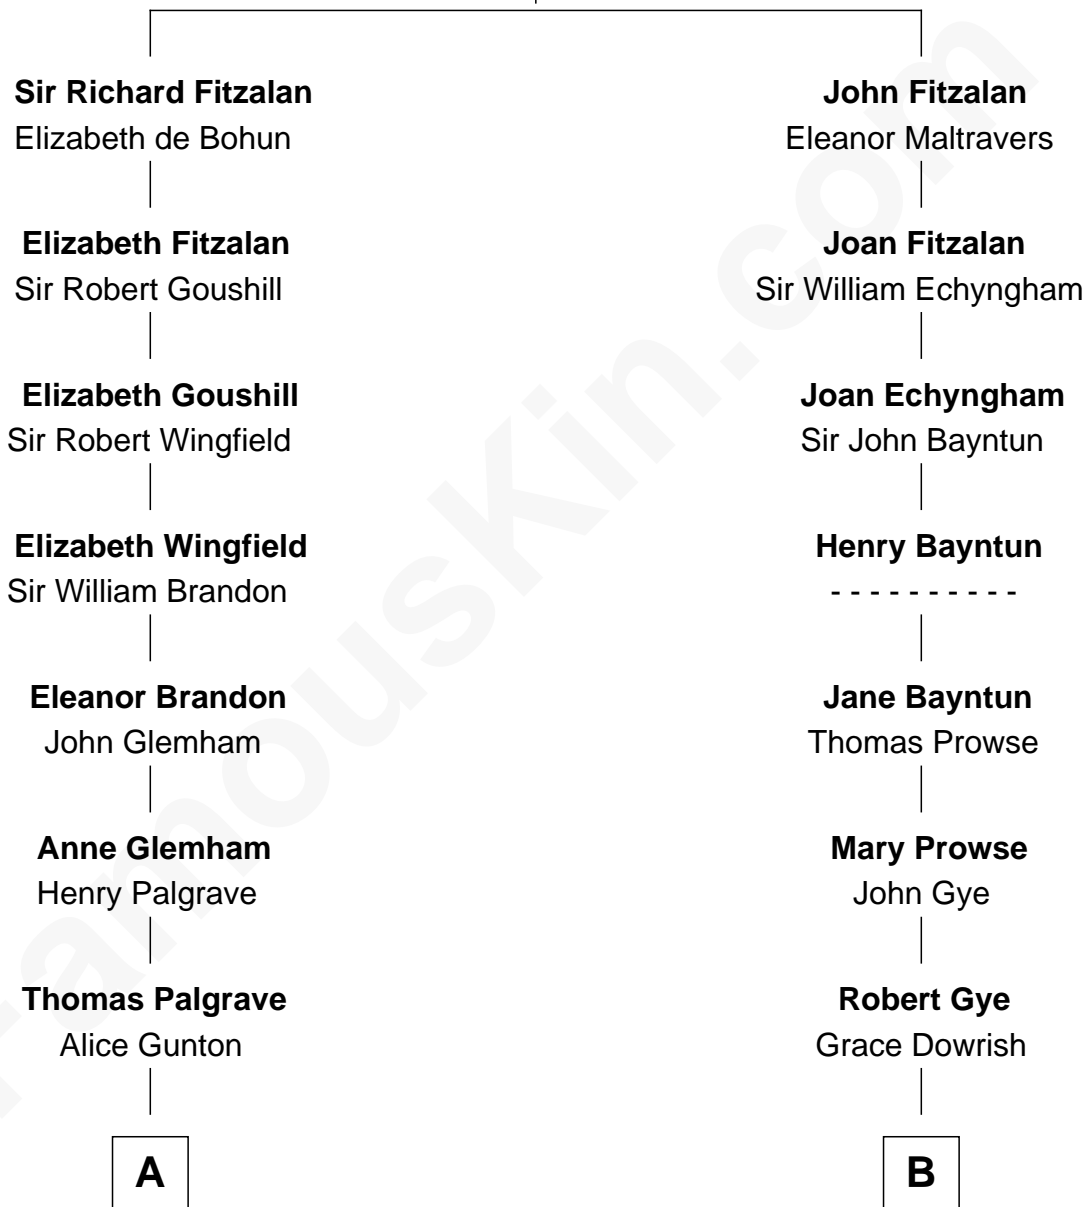

# FamousKin.com Relationship Chart of

**Hetty Green**

*"The Witch of Wall Street"*

17th cousin 1 time removed of

**Kyra Sedgwick**

*TV and Movie Actress*

**Richard Fitzalan**  
Eleanor Plantagenet

C

Henry Dwight Sedgwick

Patricia Ann Rosenwald

Kyra Sedgwick

*TV and Movie Actress*

FamousKin.com