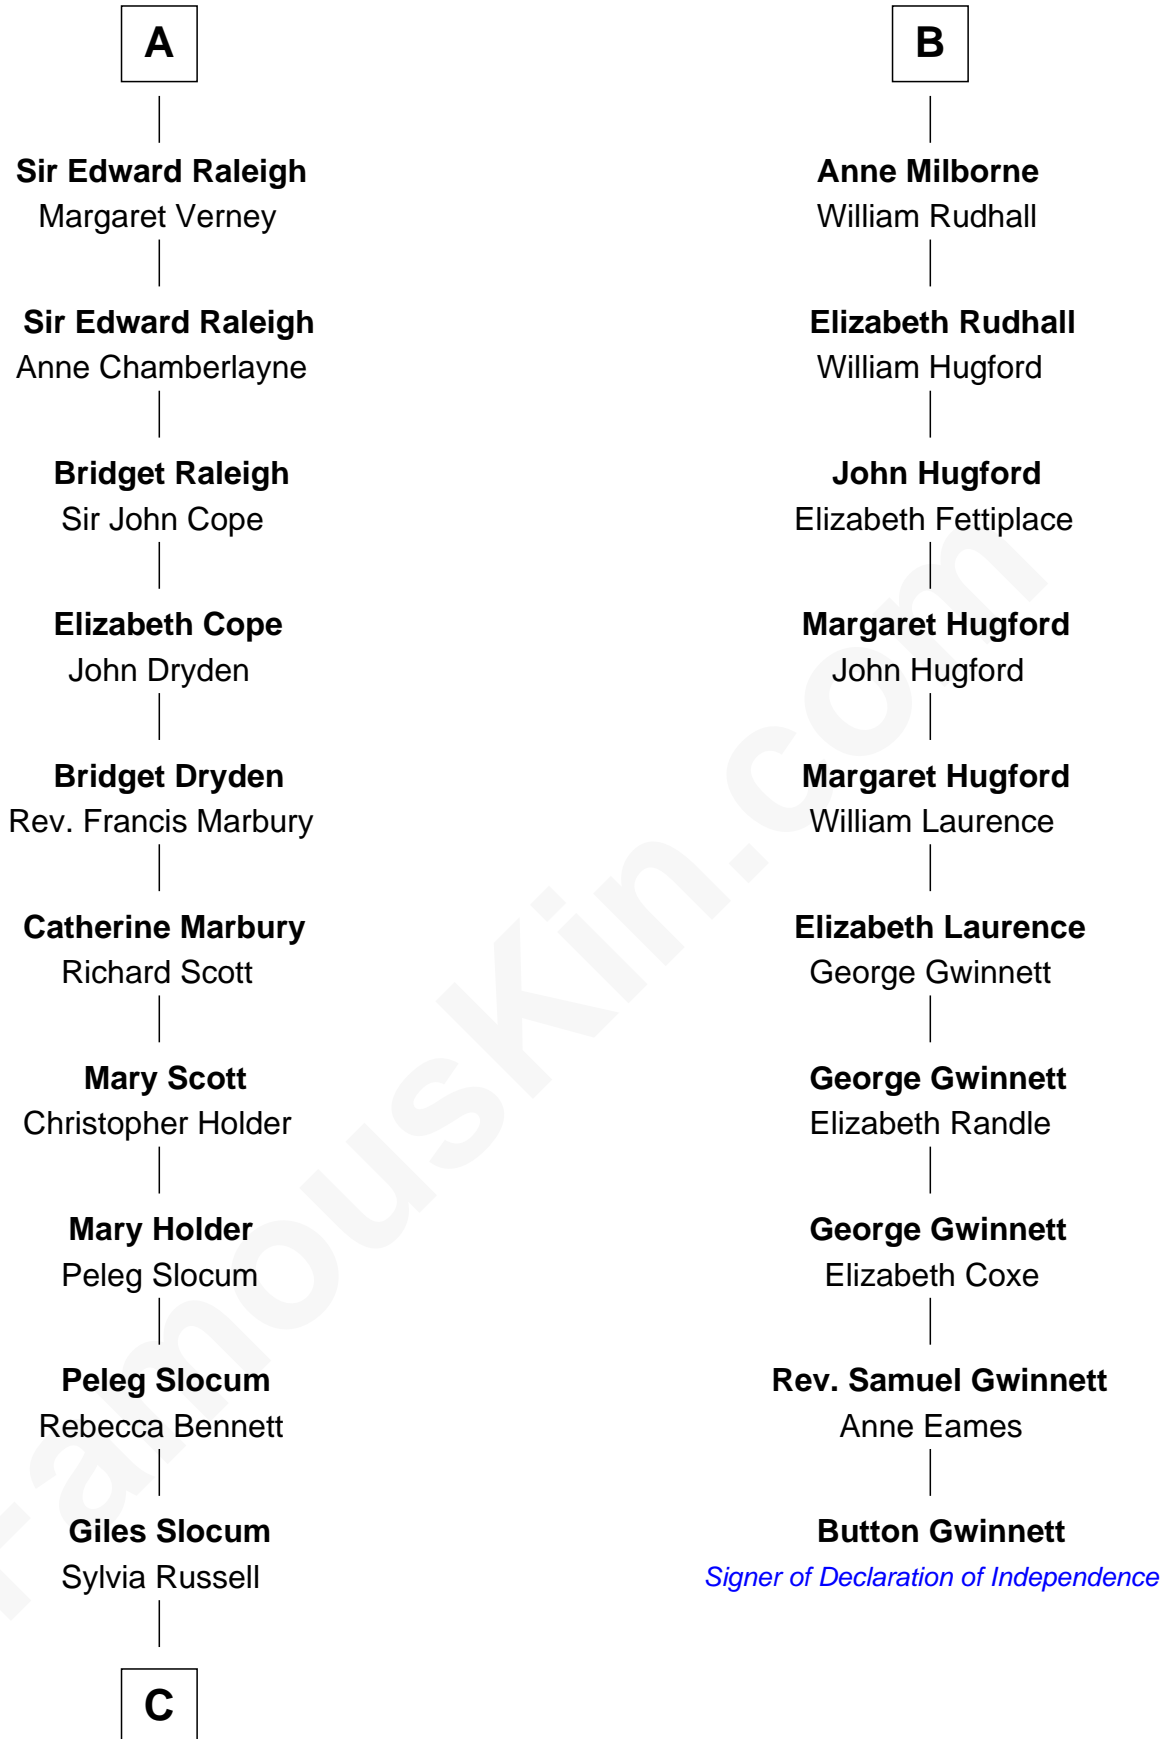

## Relationship Chart of

### Hetty Green

*"The Witch of Wall Street"*

16th cousin 4 times removed of

**Button Gwinnett**

*Signer of the Declaration of Independence*

**C**

—  
**Abigail Slocum**

Isaac Howland

—  
**Mehitable Howland**

Gideon Howland

—  
**Abby Slocum Howland**

Edward Mott Robinson

—  
**Hetty Green**

*"The Witch of Wall Street"*

FamousKin.com