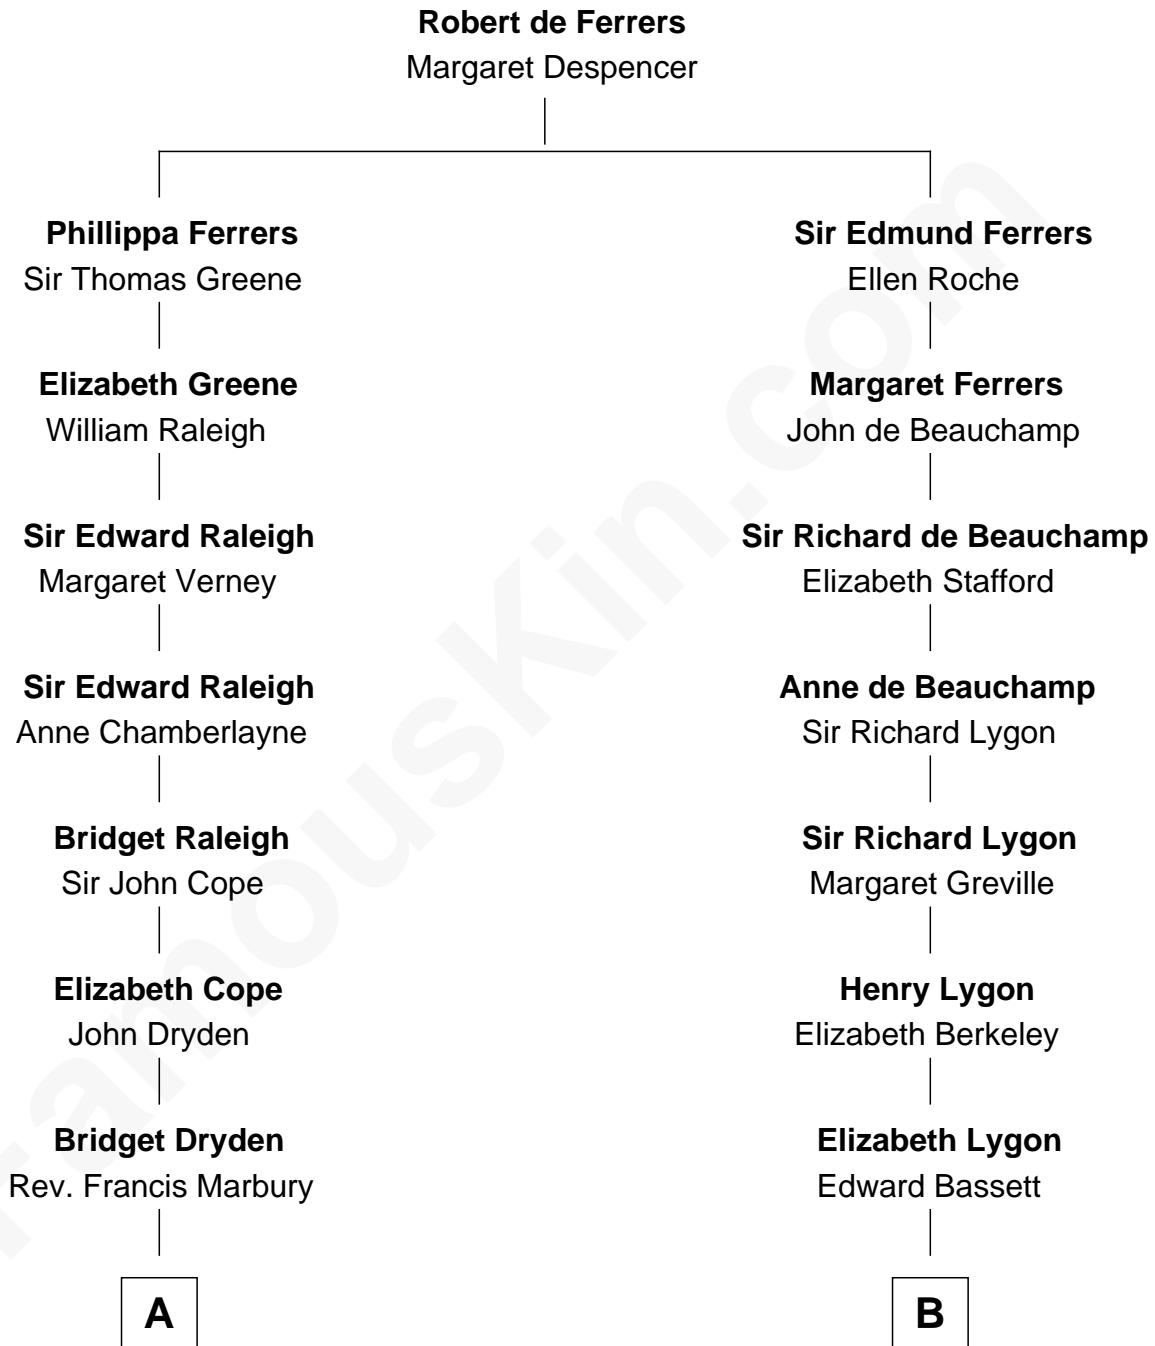

FamousKin.com

Relationship Chart of

Hetty Green

"The Witch of Wall Street"

15th cousin 5 times removed of

Michael Lookinland

TV Actor

C

Nellie M. Cole

John Andrew Lookinland

Orrin Paul Lookinland

Madeline Tait

Paul Russell Lookinland

Karen Ruth McKinney

Michael Lookinland

TV Actor