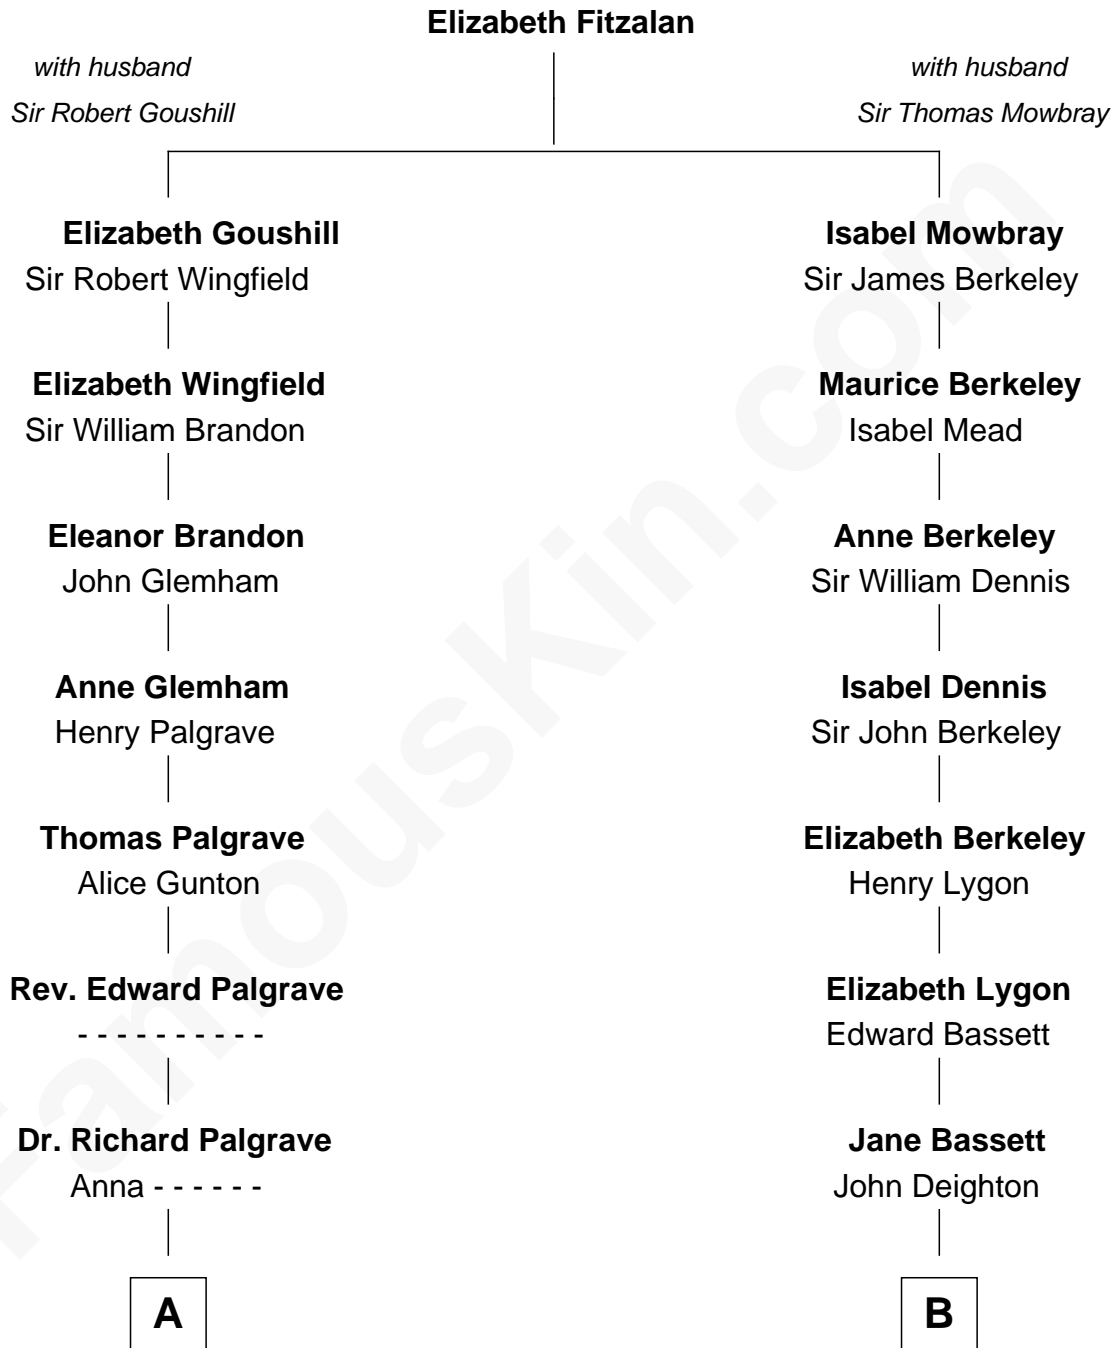

FamousKin.com Relationship Chart of

Hetty Green

"The Witch of Wall Street"

15th cousin 4 times removed of

Michael Lookinland

TV Actor

C

Orrin Paul Lookinland

Madeline Tait

Paul Russell Lookinland

Karen Ruth McKinney

Michael Lookinland

TV Actor

FamousKin.com