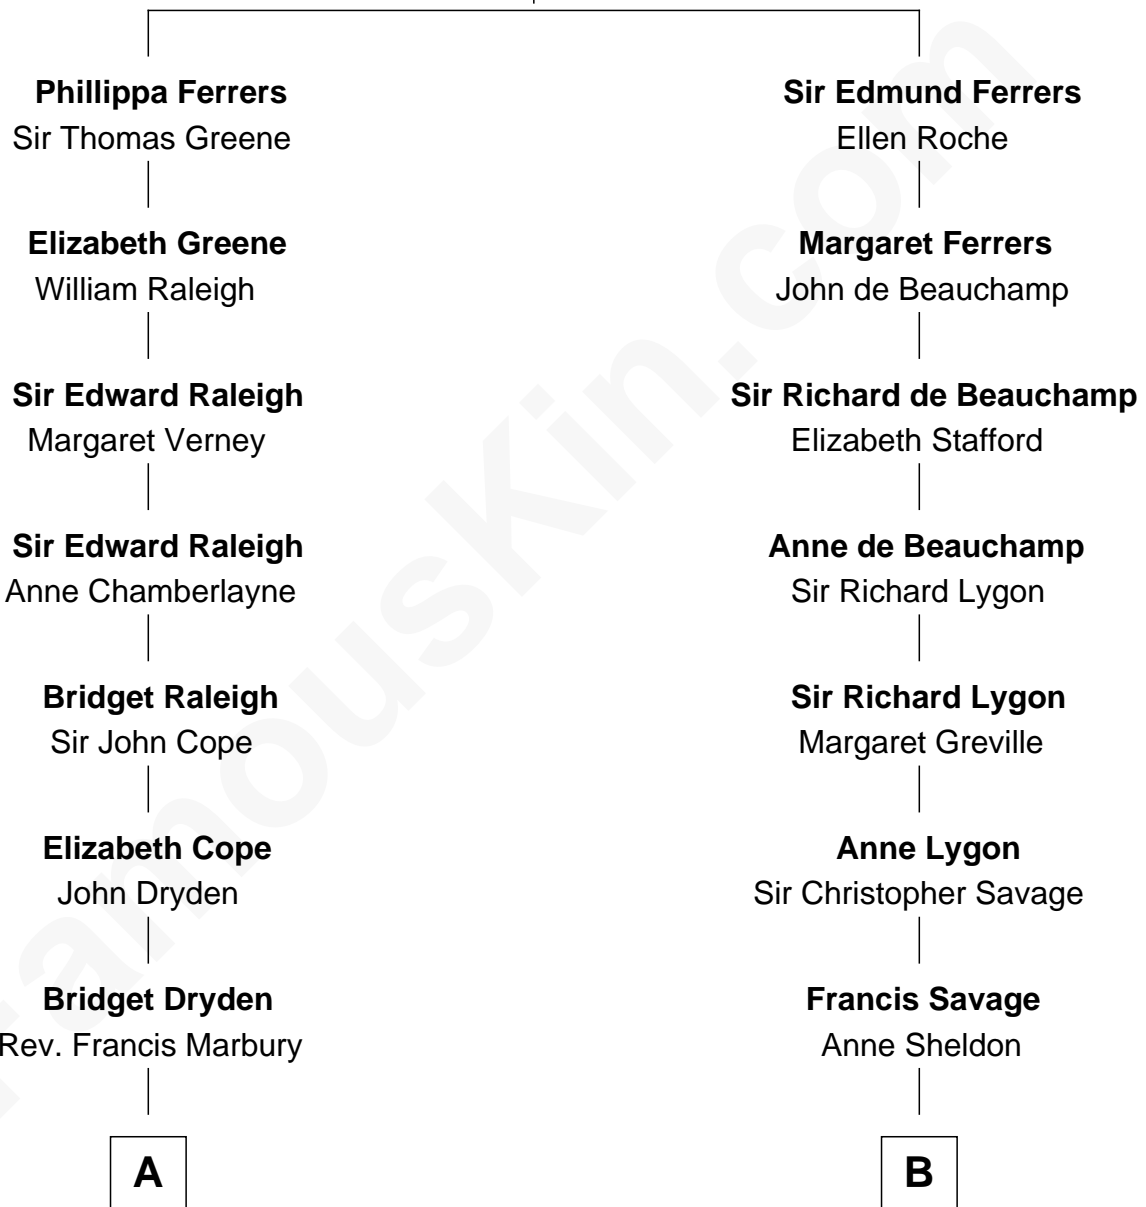

FamousKin.com

Relationship Chart of

Hetty Green

"The Witch of Wall Street"

15th cousin 5 times removed of

Parker Stevenson

TV and Movie Actor

Robert de Ferrers
Margaret Despencer

C

Evelyn Taylor

Eli Kirk Price

Philip Price

Sarah Meade Harrison

Sarah Meade Price

Richard Stevenson Parker

Parker Stevenson