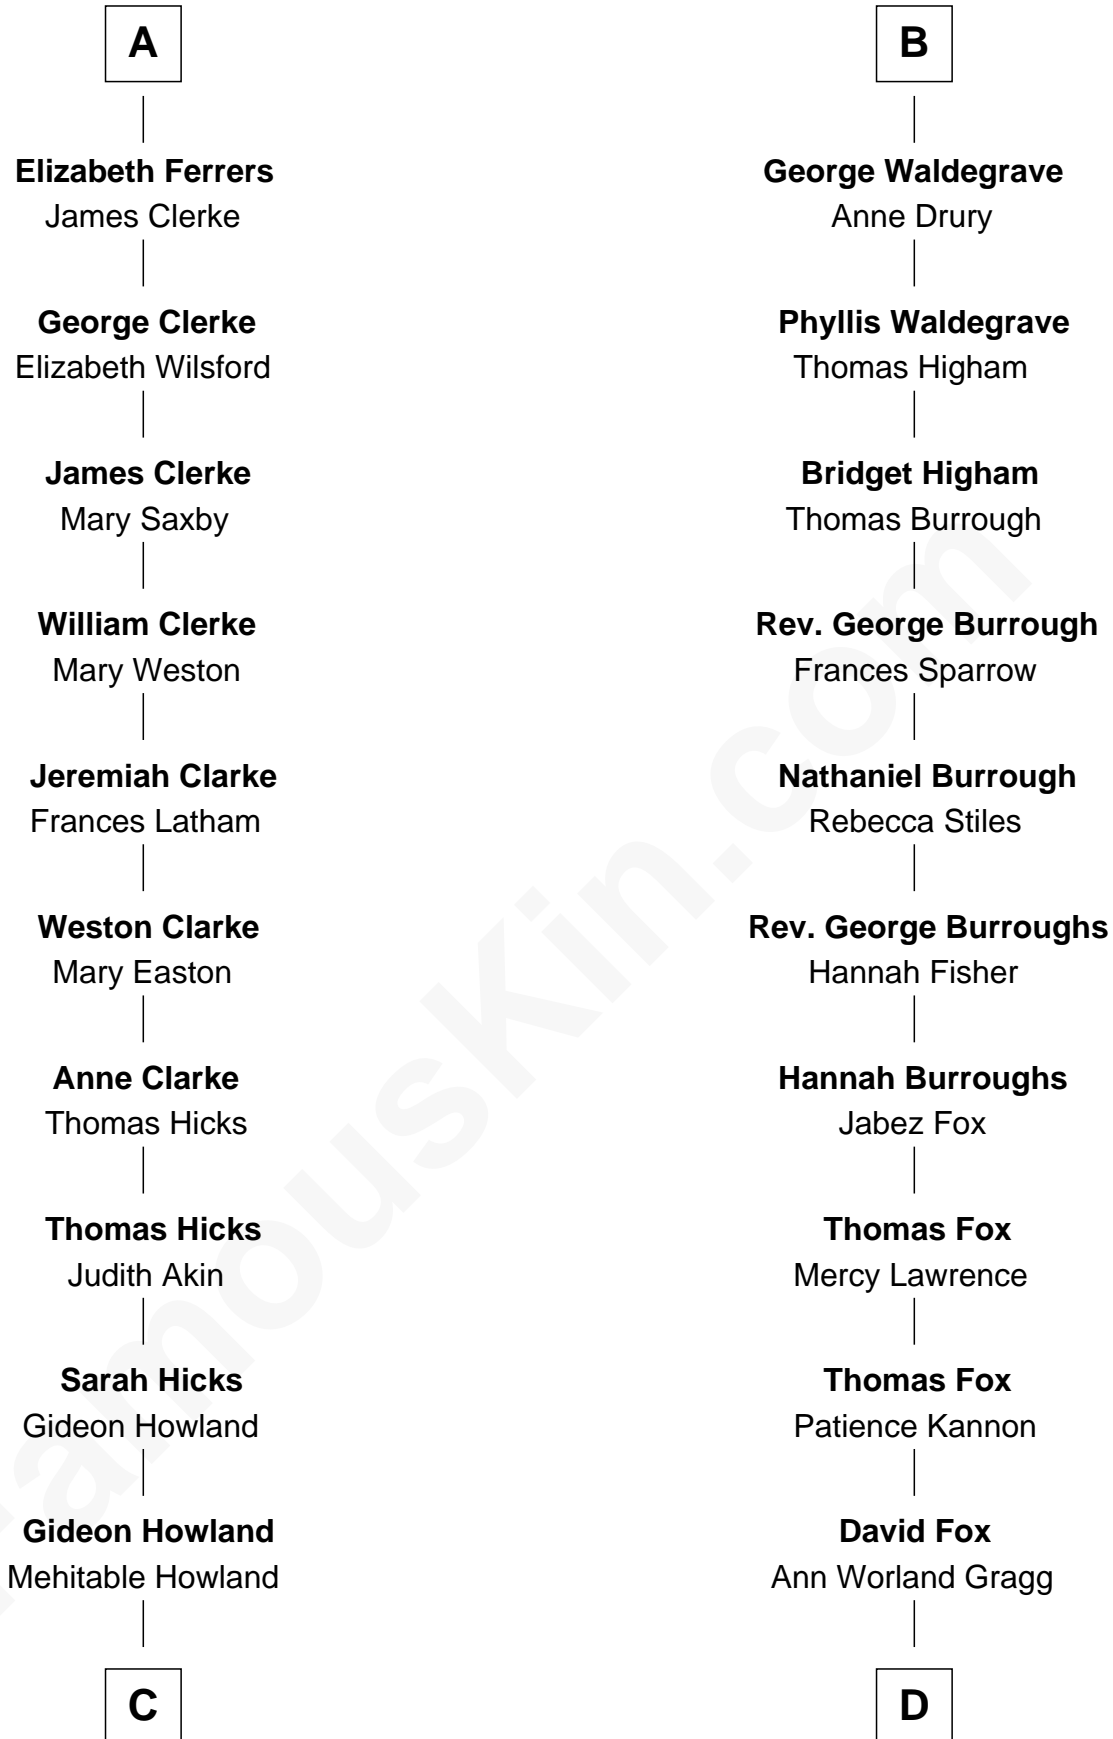

FamousKin.com Relationship Chart of

Hetty Green

"The Witch of Wall Street"

18th cousin 3 times removed of

Bob Moore

Co-Founder, Bob's Red Mill

C

Abby Slocum Howland
Edward Mott Robinson

Hetty Green

"The Witch of Wall Street"

D

Morris Fox
Sarah A. Smith

Violette Fox

Daniel Francis Learnard

Clinton Morris Learnard

Gertrude Maud Yost

Doris Dell Learnard

Kenneth Earl Moore

Bob Moore

Co-Founder, Bob's Red Mill