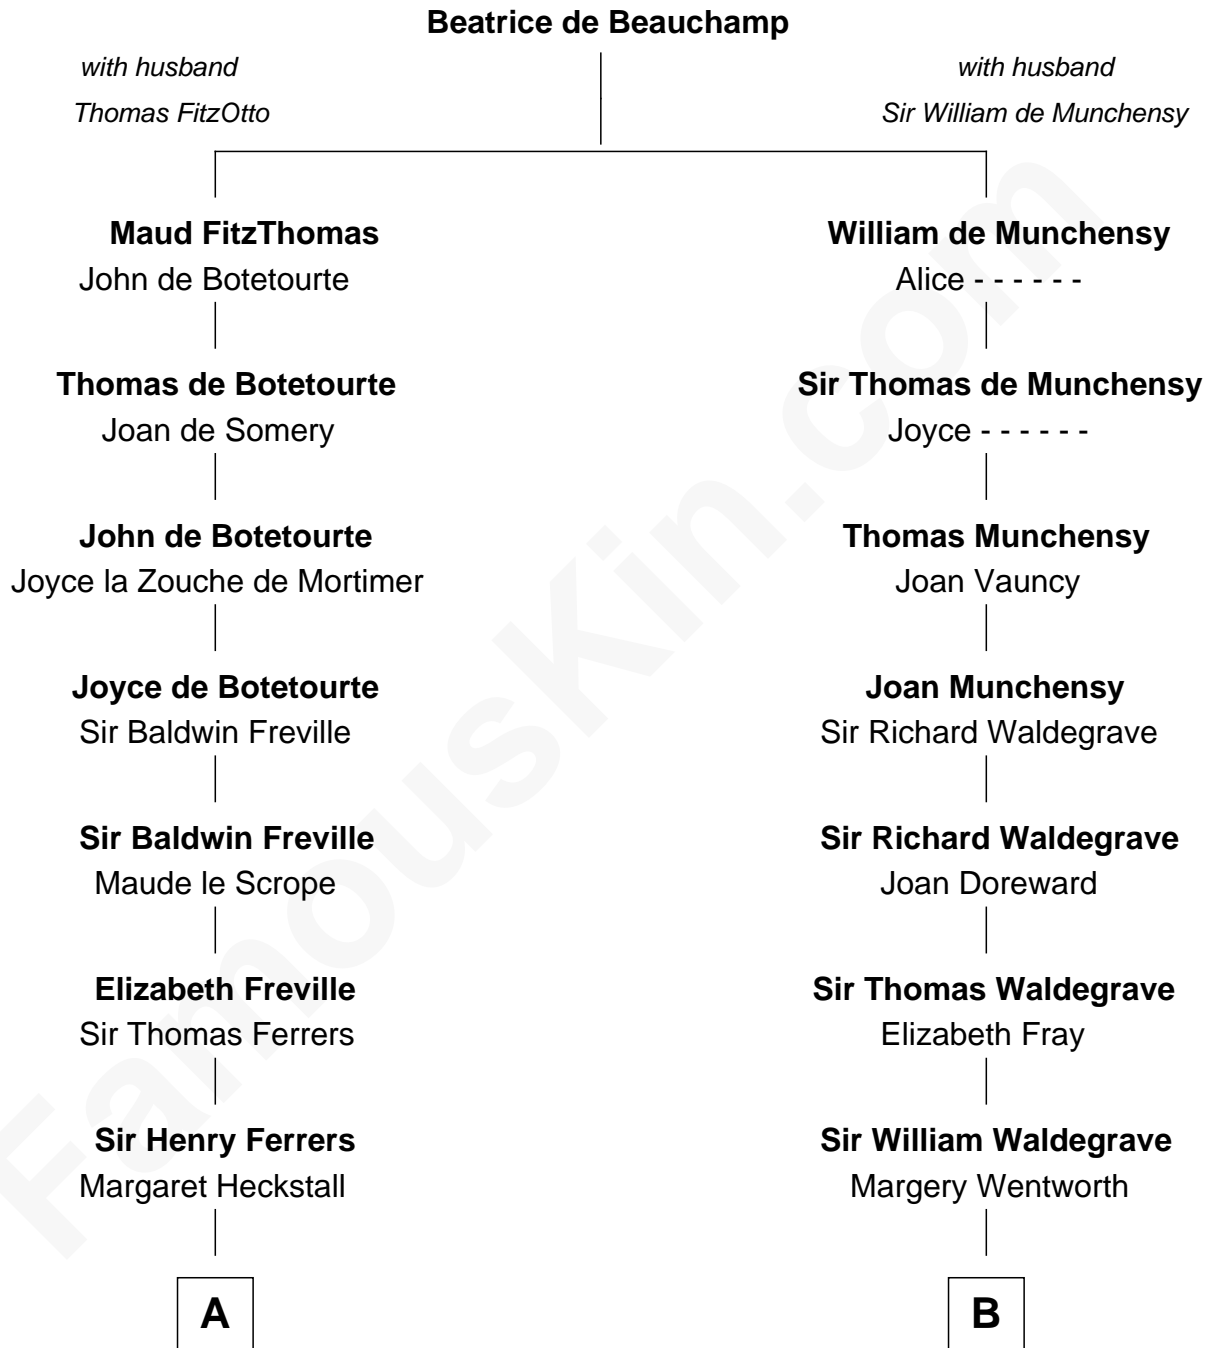

FamousKin.com Relationship Chart of

Hetty Green

"The Witch of Wall Street"

18th cousin 3 times removed of

Bob Moore

Co-Founder, Bob's Red Mill

C

Abby Slocum Howland
Edward Mott Robinson

Hetty Green

"The Witch of Wall Street"

D

Morris Fox
Sarah A. Smith

Violette Fox

Daniel Francis Learnard

Clinton Morris Learnard

Gertrude Maud Yost

Doris Dell Learnard

Kenneth Earl Moore

Bob Moore

Co-Founder, Bob's Red Mill