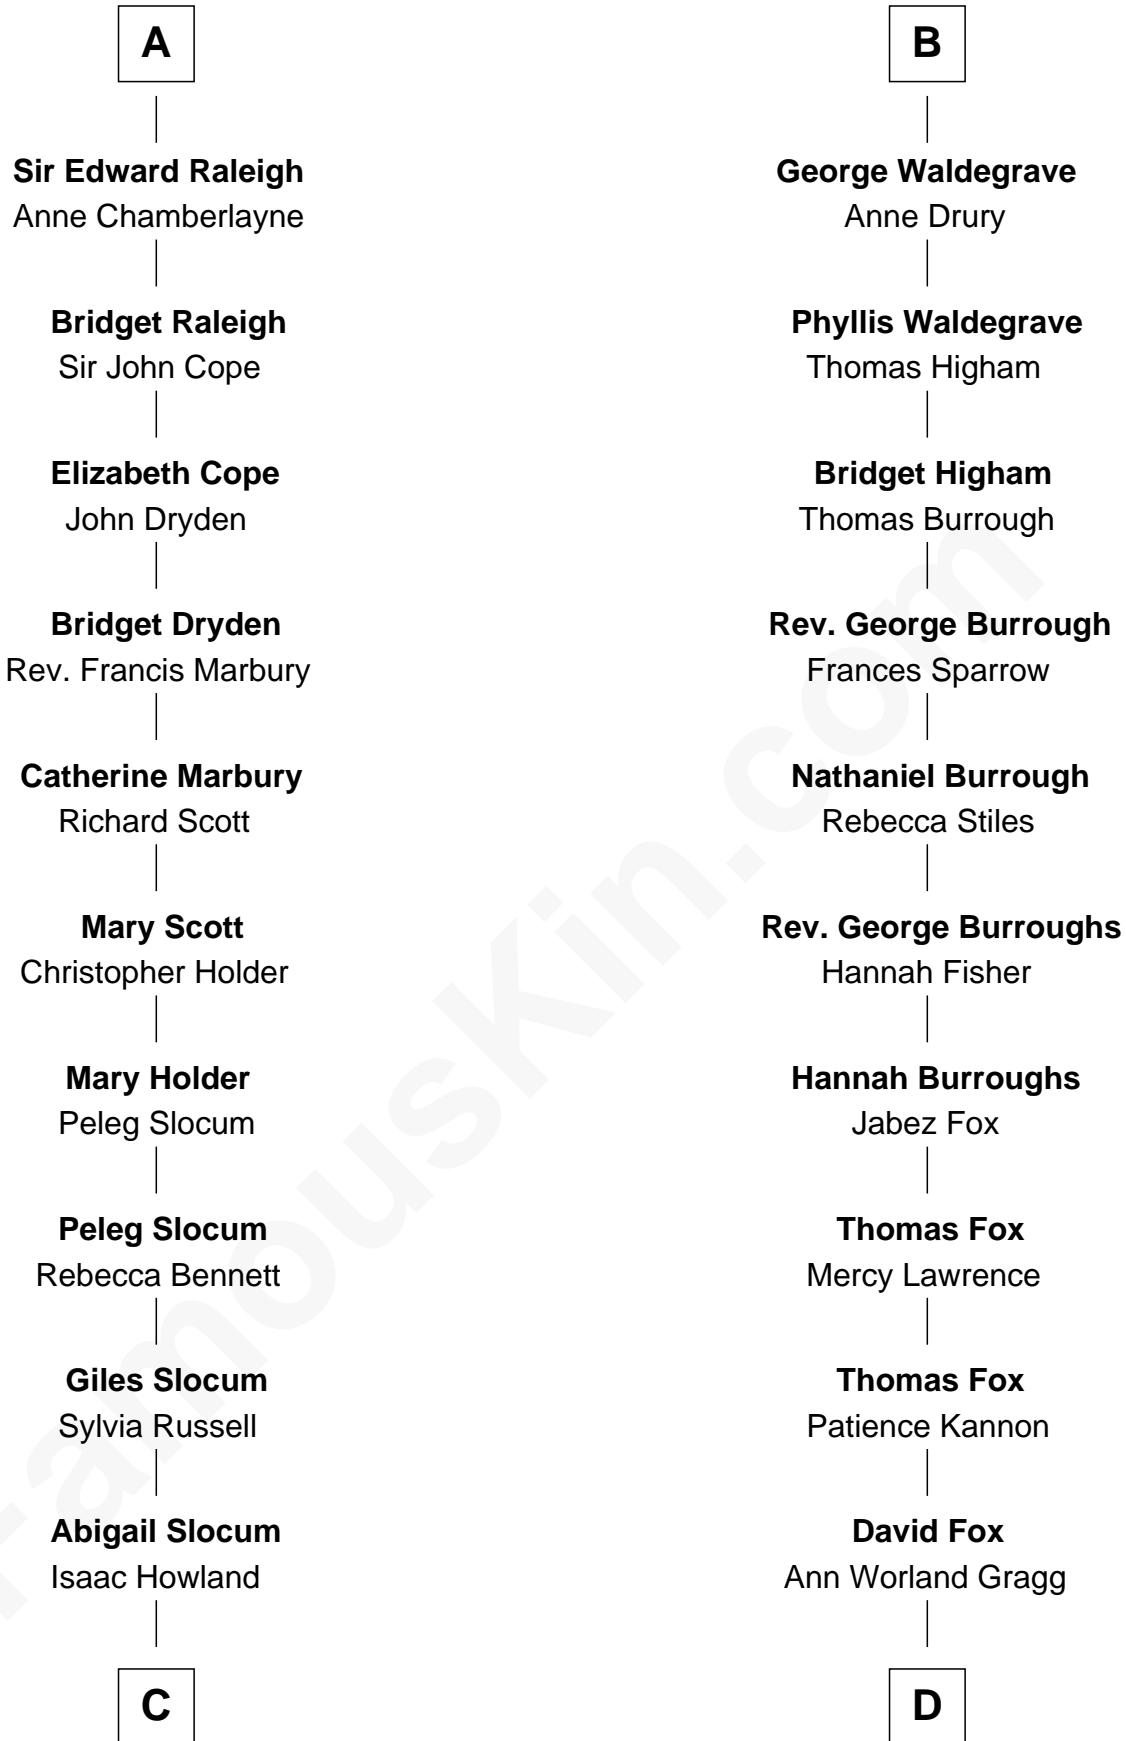

FamousKin.com

Relationship Chart of

Hetty Green

"The Witch of Wall Street"

19th cousin 2 times removed of

Bob Moore

Co-Founder, Bob's Red Mill

Sir Hugh le Despencer
Isabella de Beauchamp

Hugh le Despencer
Eleanor de Clare

Sir Edward le Despencer
Anne de Ferrers

Edward Despencer
Elizabeth Burghersh

Margaret Despencer
Robert de Ferrers

Phillippa Ferrers
Sir Thomas Greene

Elizabeth Greene
William Raleigh

Sir Edward Raleigh
Margaret Verney

A

Sir Philip le Despencer
Margaret de Goushill

Sir Philip le Despencer
Joan de Cobham

Sir Philip le Despencer
Elizabeth - - - - -

Sir Philip le Despencer
Elizabeth de Tibetot

Margery Despencer
Sir Roger Wentworth

Henry Wentworth
Elizabeth Howard

Margery Wentworth
Sir William Waldegrave

B

C

Mehitable Howland

Gideon Howland

Abby Slocum Howland