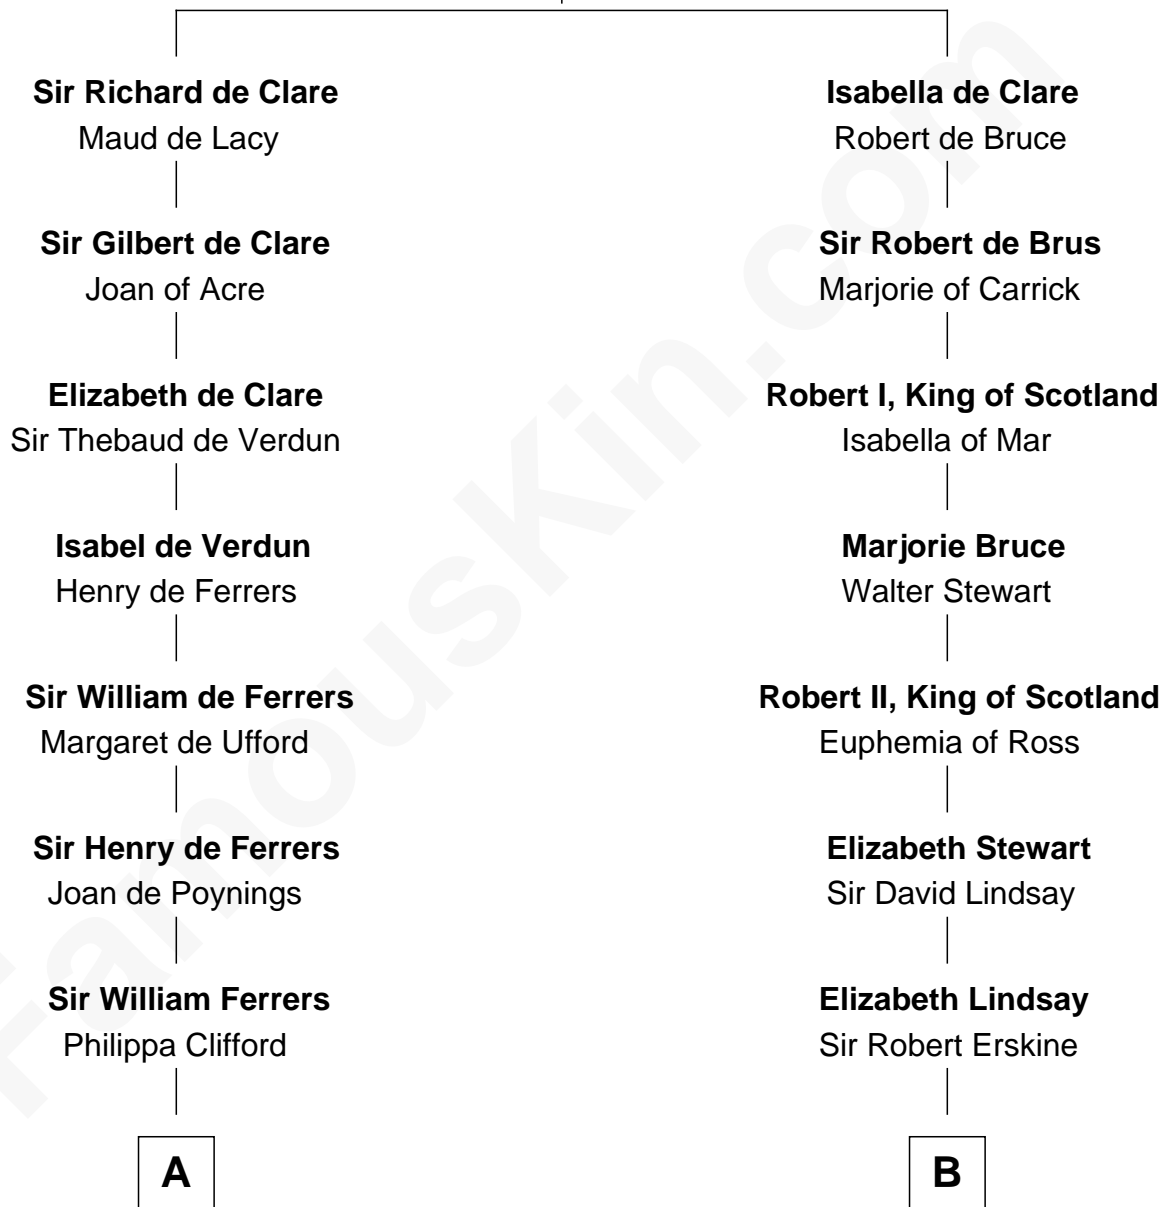

FamousKin.com

Relationship Chart of

Hetty Green

"The Witch of Wall Street"

18th cousin 2 times removed of

General Hugh Mercer

American Revolution

Gilbert de Clare

Isabel Marshal

FamousKin.com