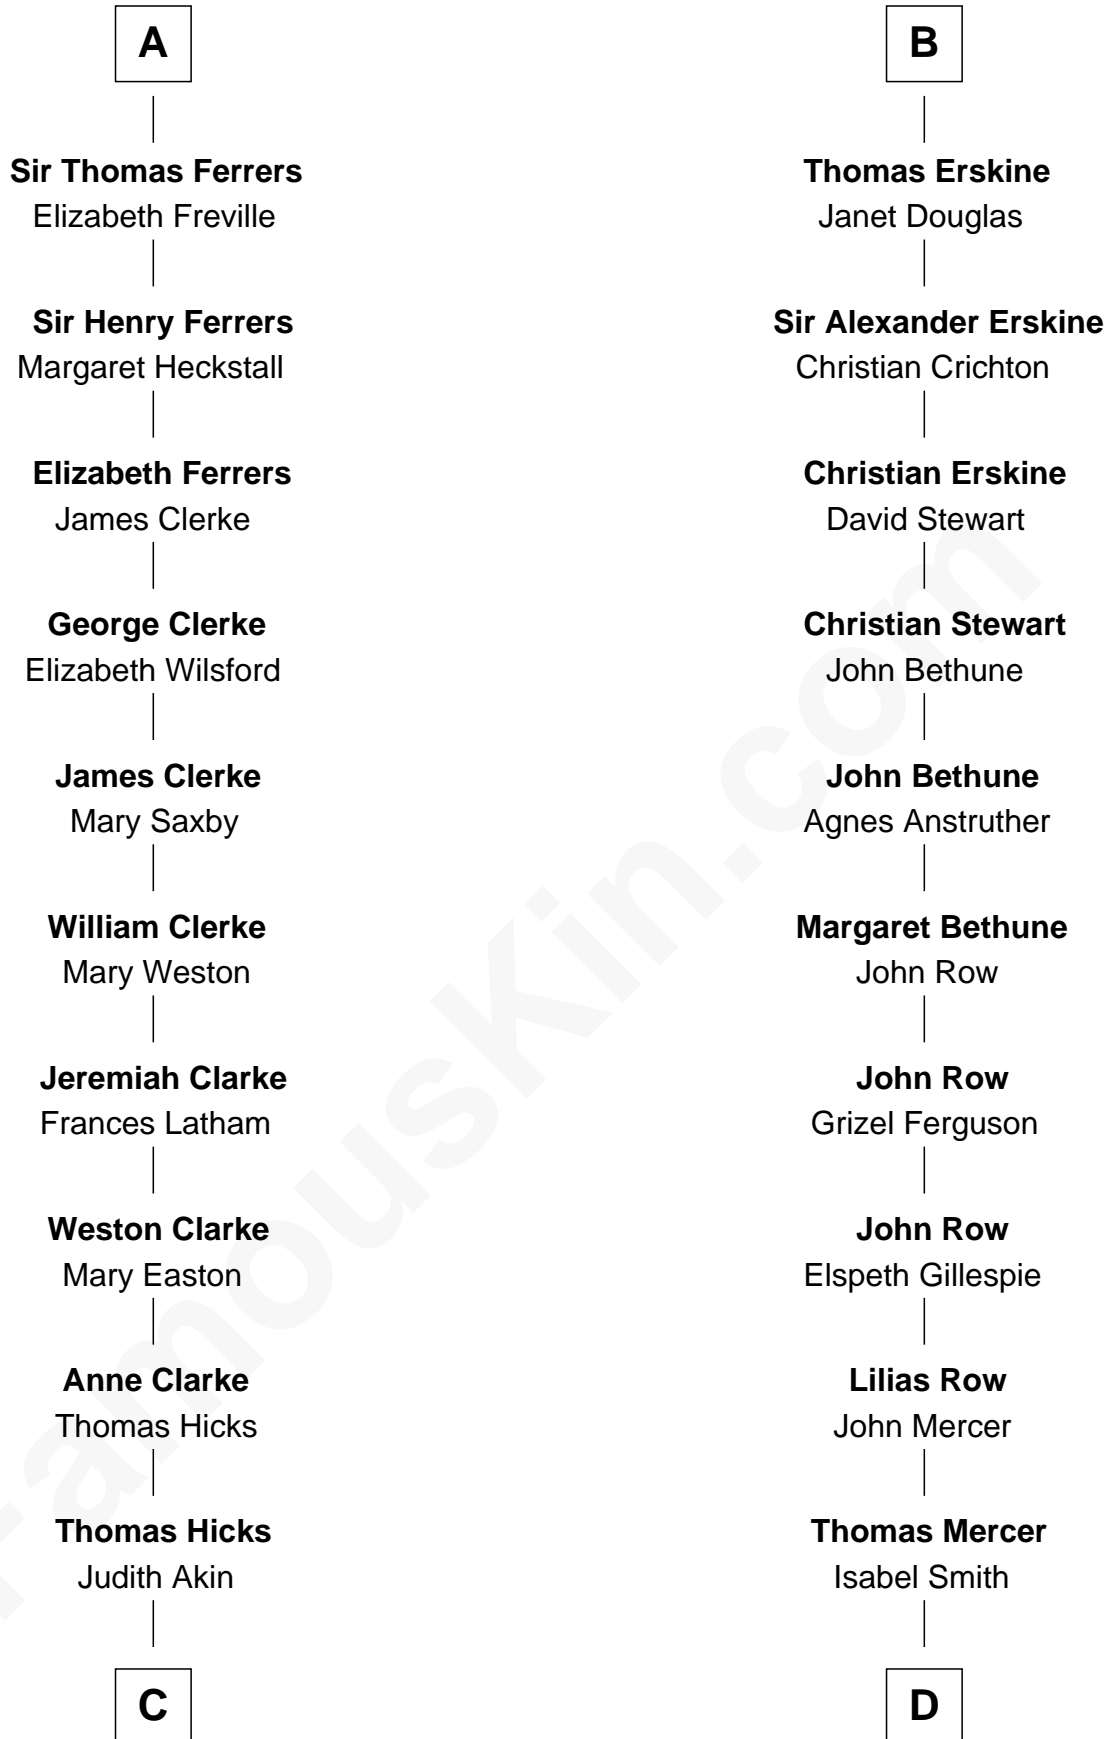

FamousKin.com

Relationship Chart of

Hetty Green

"The Witch of Wall Street"

18th cousin 2 times removed of

General Hugh Mercer

American Revolution

Gilbert de Clare

Isabel Marshal

FamousKin.com