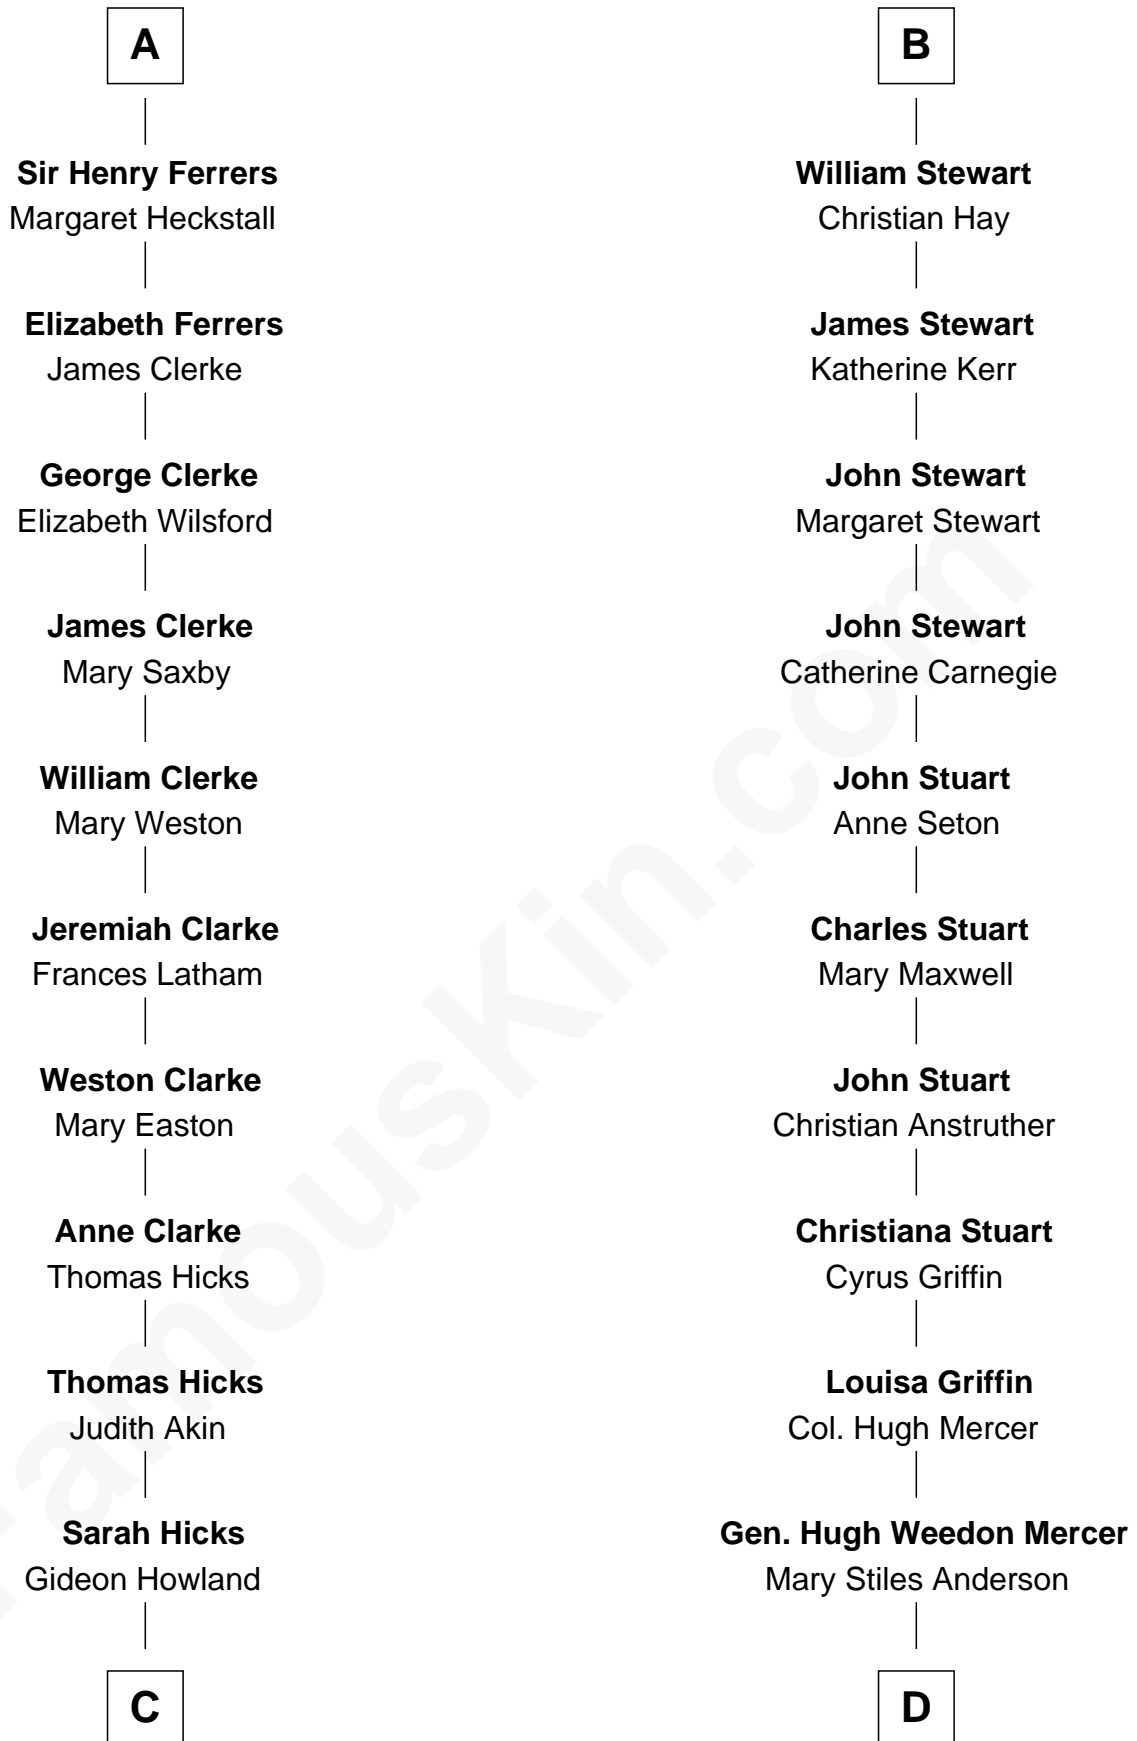

FamousKin.com Relationship Chart of

Hetty Green

"The Witch of Wall Street"

19th cousin of

Johnny Mercer

Songwriter and Co-Founder of Capitol Records

C

Gideon Howland
Mehitable Howland

Abby Slocum Howland
Edward Mott Robinson

Hetty Green
"The Witch of Wall Street"

D

George Anderson Mercer
Nanny Maury Herndon

George Anderson Mercer
Lillian Elizabeth Ciucevich

Johnny Mercer
Co-Founder of Capitol Records