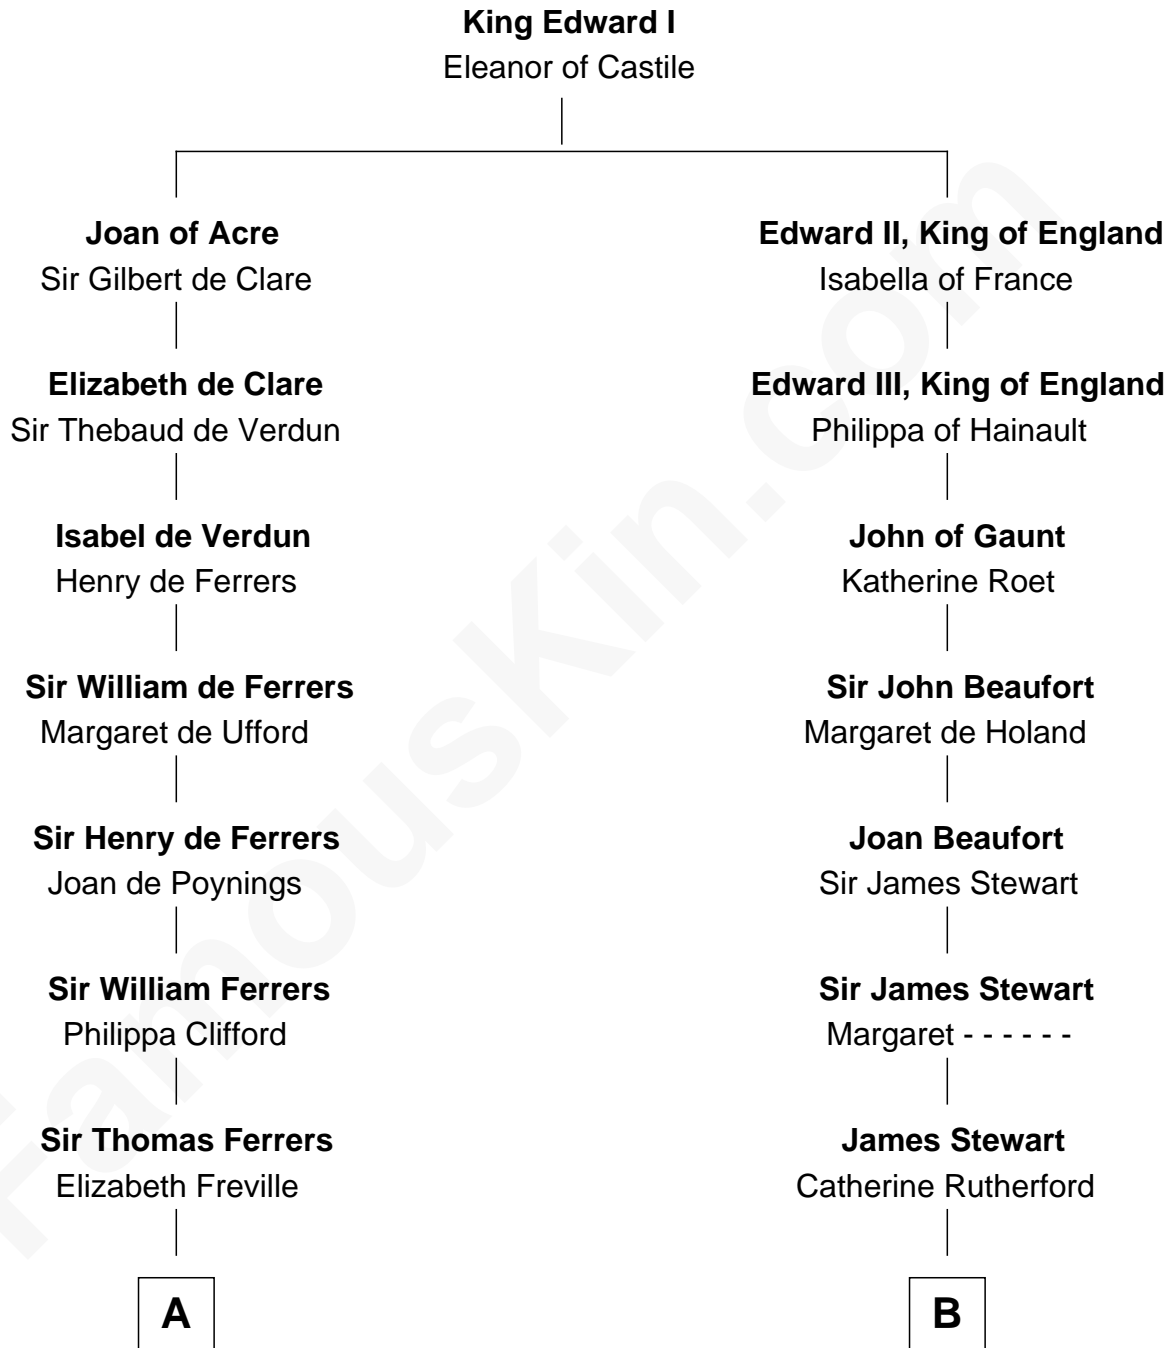

FamousKin.com Relationship Chart of

Hetty Green

"The Witch of Wall Street"

19th cousin of

Johnny Mercer

Songwriter and Co-Founder of Capitol Records

C

Gideon Howland
Mehitable Howland

Abby Slocum Howland
Edward Mott Robinson

Hetty Green
"The Witch of Wall Street"

D

George Anderson Mercer
Nanny Maury Herndon

George Anderson Mercer
Lillian Elizabeth Ciucevich

Johnny Mercer
Co-Founder of Capitol Records