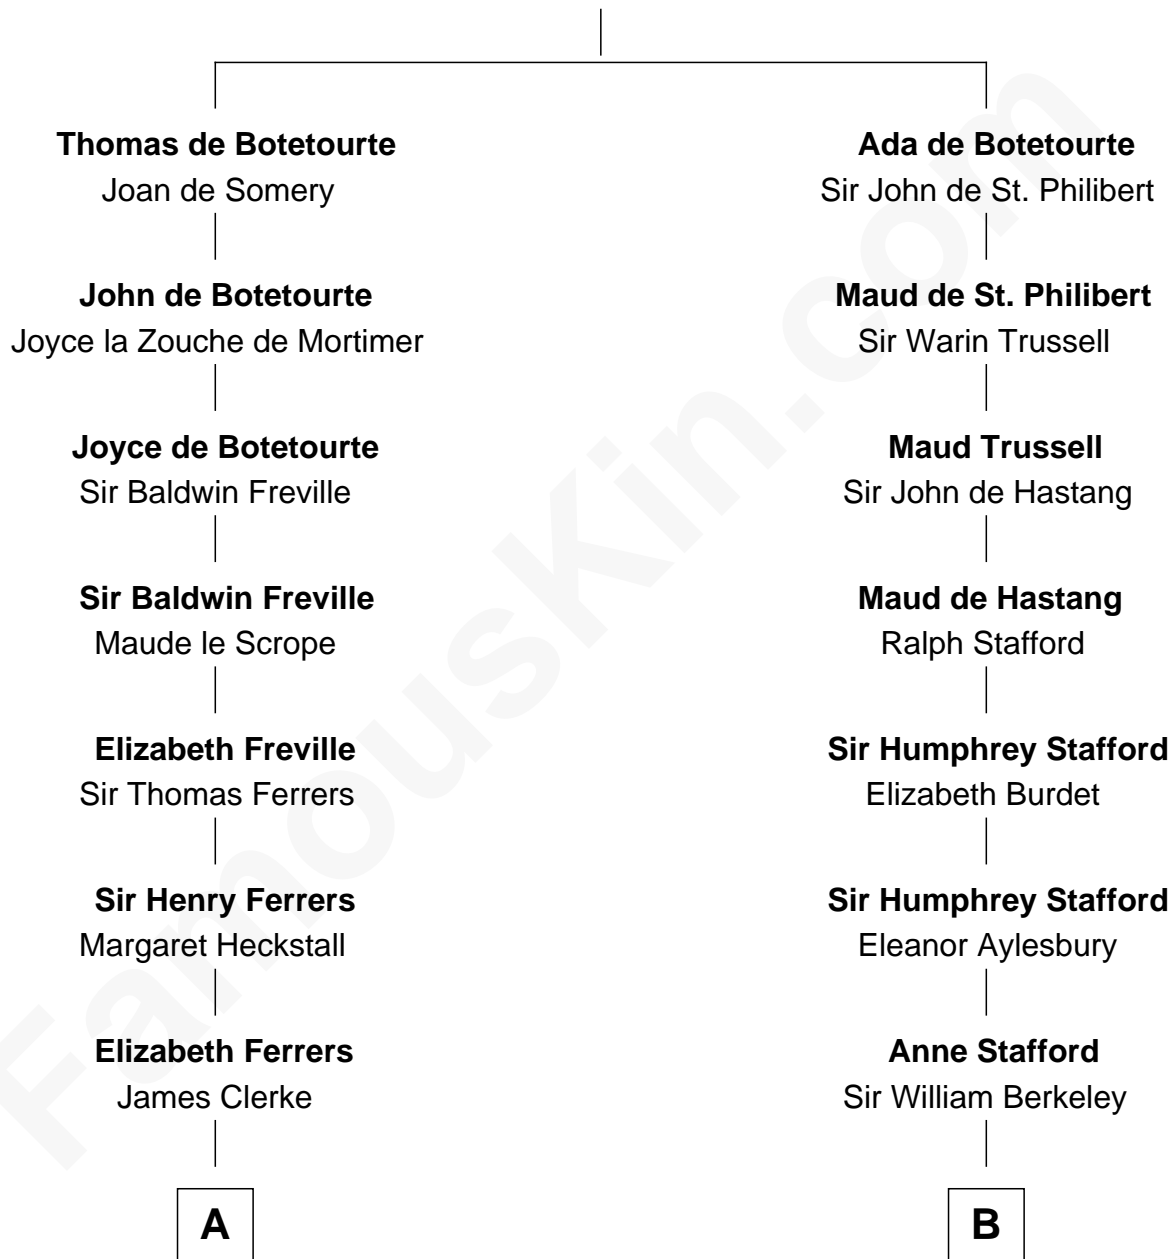

FamousKin.com Relationship Chart of

Hetty Green

"The Witch of Wall Street"

17th cousin 4 times removed of

Robert Frost

Poet and Playwright

John de Botetourte

Maud FitzThomas

C

William Frost

Sarah Holt

Samuel Abbott Frost

Mary Blunt

William Prescott Frost

Judith Colcord

William Prescott Frost